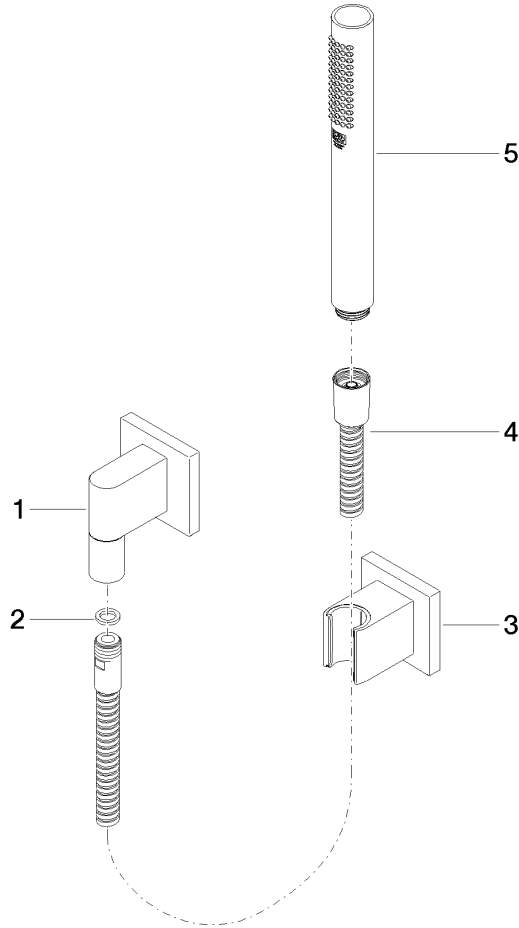

Hand shower set with individual flanges FlowReduce - Brushed Light Gold

27 808 980 Product version from 4/1/2024

- COMPACT RAIN, flow rate max. 1.8 gpm (at 3 bar)
 - Descaling system
 - 3/8" Shower outlet
 - Flange for wall elbow 2-3/8" x 2-3/8"
 - Wall bracket with flange 2-3/8" x 2-3/8"
 - Metal shower hose 49-1/4" with anti-twist device
 - 1/2" wall elbow
 - This product reduces water consumption by 28% (compared to requirements of EPAAct '92)
 - This product contributes to meeting the requirements of the LEED® Green Building Rating
 - This product can help a building meet the requirements of Green Building Rating Systems, e.g. LEED®, BREEAM®, DGNB
- Internal backflow preventer.**

Required article

Rough-in adapter -

35 080 970-90
0010

Hand shower set with individual flanges FlowReduce - Brushed Light Gold

27 808 980 Product version from 4/1/2024

mm [inches]

Flow rate chart

Codes & Standards

ASME
A112.18.1/CSA
B125.1

California Energy
Commission
(CEC)

DIN 4109

ISO 3822

Ü-Zeichen

Hand shower set with individual flanges FlowReduce - Brushed Light Gold

27 808 980 Product version from 4/1/2024

Certificates

LGA_29

Hand shower set with individual flanges FlowReduce - Brushed Light Gold

27 808 980 Product version from 4/1/2024

Spare parts list

Number	Item Number	Designation	Number of units	Lead time
1	28 450 980-27	Wall elbow - Brushed Light Gold	1	30
2	90 14 20 026 00 90	seal	1	2
3	28 050 980-27	Wall bracket - Brushed Light Gold	1	30
4	90 30 02 072 00-27	Metal shower hose 1/2" x 3/8" x 49-1/4" - Brushed Light Gold	1	30
5	90 12 11 140 41-27	shower	1	30