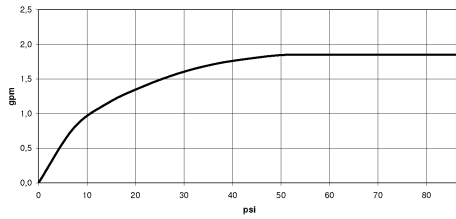

Hand shower set with individual flanges FlowReduce - Brushed Light Gold

27 808 980 Product version from 4/1/2024

- COMPACT RAIN, flow rate max. 1.8 gpm (at 3 bar)
 - Descaling system
 - 3/8" Shower outlet
 - Flange for wall elbow 2-3/8" x 2-3/8"
 - Wall bracket with flange 2-3/8" x 2-3/8"
 - Metal shower hose 49-1/4" with anti-twist device
 - 1/2" wall elbow
 - This product reduces water consumption by 28% (compared to requirements of EPAAct '92)
 - This product contributes to meeting the requirements of the LEED® Green Building Rating
 - This product can help a building meet the requirements of Green Building Rating Systems, e.g. LEED®, BREEAM®, DGNB
- Internal backflow preventer.**

Required article

Rough-in adapter -

35 080 970-90
0010

Hand shower set with individual flanges FlowReduce - Brushed Light Gold

27 808 980 Product version from 4/1/2024

mm [inches]

Flow rate chart

Codes & Standards