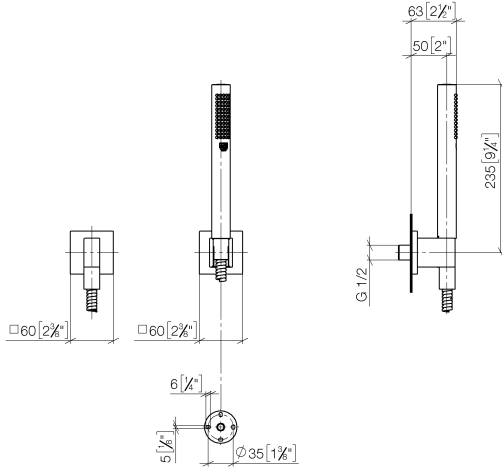

Hand shower set with individual flanges FlowReduce - Brushed Light Gold

27 808 980 Product version from 4/1/2024

- COMPACT RAIN, flow rate max. 1.8 gpm (at 3 bar)
 - Descaling system
 - 3/8" Shower outlet
 - Flange for wall elbow 2-3/8" x 2-3/8"
 - Wall bracket with flange 2-3/8" x 2-3/8"
 - Metal shower hose 49-1/4" with anti-twist device
 - 1/2" wall elbow
 - This product reduces water consumption by 28% (compared to requirements of EPAAct '92)
 - This product contributes to meeting the requirements of the LEED® Green Building Rating
 - This product can help a building meet the requirements of Green Building Rating Systems, e.g. LEED®, BREEAM®, DGNB
- Internal backflow preventer.**

Required article

Rough-in adapter -

35 080 970-90
0010

Hand shower set with individual flanges FlowReduce - Brushed Light Gold

27 808 980 Product version from 4/1/2024

mm [inches]

Flow rate chart

Codes & Standards

ASME
A112.18.1/CSA
B125.1

California Energy
Commission
(CEC)

DIN 4109

ISO 3822

Ü-Zeichen

Hand shower set with individual flanges FlowReduce - Brushed Light Gold

27 808 980 Product version from 4/1/2024

Certificates

LGA_29

Hand shower set with individual flanges FlowReduce - Brushed Light Gold

27 808 980 Product version from 4/1/2024

Spare parts list

Number	Item Number	Designation	Number of units	Lead time
1	28 450 980-27	Wall elbow - Brushed Light Gold	1	30
2	90 14 20 026 00 90	seal	1	2
3	28 050 980-27	Wall bracket - Brushed Light Gold	1	30
4	90 30 02 072 00-27	Metal shower hose 1/2" x 3/8" x 49-1/4" - Brushed Light Gold	1	30
5	90 12 11 140 41-27	shower	1	30