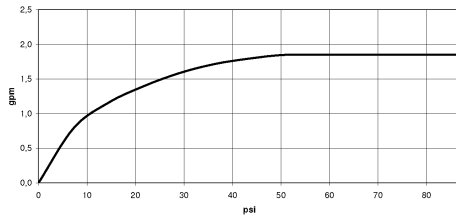

## Hand shower set with cover plate FlowReduce - Dark Chrome

27 818 980 Product version from 3/2/2021

- COMPACT RAIN, flow rate max. 1.8 gpm (at 3 bar)
- Descaling system
- 3/8" Shower outlet
- Cover plate 9-1/2" x 2-3/8"
- Metal shower hose 49-1/4" with anti-twist device
- 1/2" wall elbow
- This product reduces water consumption by 28% (compared to requirements of EPAAct '92)
- This product contributes to meeting the requirements of the LEED® Green Building Rating
- This product can help a building meet the requirements of Green Building Rating Systems, e.g. LEED®, BREEAM®, DGNB

Internal backflow preventer.

	Dark Chrome	27 818 980-19 0010
	Chrome	27 818 980-00 0010
	Brushed Platinum	27 818 980-06 0010
	Platinum	27 818 980-08 0010
	Brushed Durabronze (23kt Gold)	27 818 980-28 0010
	Matte Black	27 818 980-33 0010
	Brushed Champagne (22kt Gold)	27 818 980-46 0010
	Champagne (22kt Gold)	27 818 980-47 0010
	Brushed Chrome	27 818 980-93 0010
	Brushed Dark Platinum	27 818 980-99 0010

**Hand shower set with cover plate FlowReduce - Dark Chrome**

27 818 980 Product version from 3/2/2021

mm [inches]

**Flow rate chart**

**Codes & Standards**

ASME A112.18.1	ASME A112.18.1/CSA B125.1	California Energy Commission (CEC)	cUPC
DIN 4109	ISO 3822	Ü-Zeichen	