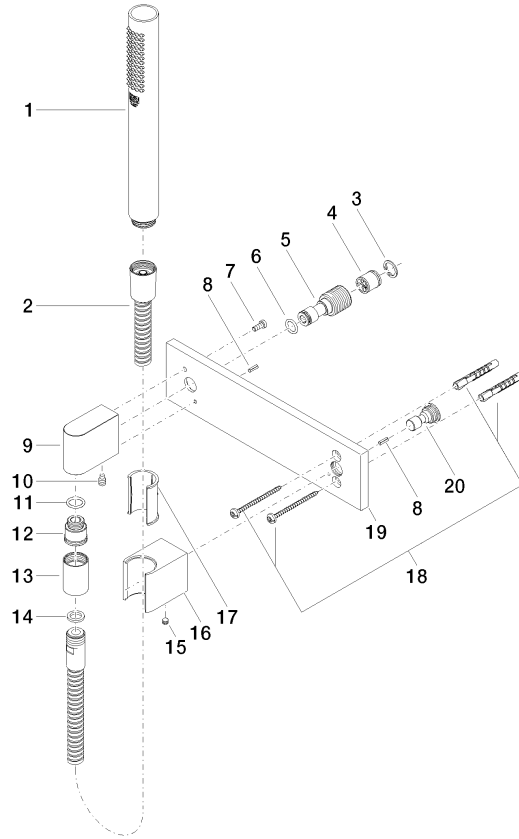

## Hand shower set with cover plate FlowReduce - Dark Chrome

27 818 980 Product version from 3/2/2021

- COMPACT RAIN, flow rate max. 1.8 gpm (at 3 bar)
- Descaling system
- 3/8" Shower outlet
- Cover plate 9-1/2" x 2-3/8"
- Metal shower hose 49-1/4" with anti-twist device
- 1/2" wall elbow
- This product reduces water consumption by 28% (compared to requirements of EPAAct '92)
- This product contributes to meeting the requirements of the LEED® Green Building Rating
- This product can help a building meet the requirements of Green Building Rating Systems, e.g. LEED®, BREEAM®, DGNB

**Hand shower set with cover plate FlowReduce - Dark Chrome**

27 818 980 Product version from 3/2/2021

mm [inches]

**Flow rate chart**

**Codes & Standards**

ASME A112.18.1	ASME A112.18.1/CSA B125.1	California Energy Commission (CEC)	cUPC
DIN 4109	ISO 3822	Ü-Zeichen	

## Hand shower set with cover plate FlowReduce - Dark Chrome

27 818 980 Product version from 3/2/2021

Parts for other finishes can be found here: [Chrome](#)

### Spare parts list

Number	Item Number	Designation	Number of units	Lead time
1	90 12 11 140 41-19	shower	1	20
2	90 30 02 072 00-19	Metal shower hose 1/2" x 3/8" x 49-1/4" - Dark Chrome	1	20
3	09 16 01 014 90	ring	1	2
4	90 23 01 141 00 90	back-flow preventer	1	2
5	09 24 03 116 20 90	nipple	1	2
6	09 14 10 008 90	seal	1	2
7	09 30 30 054 90	screw	1	2
8	09 31 11 026 90	pin	2	2
9	09 11 03 046-19	connection	1	20
10	04 31 11 140 00 90	pin	1	2
11	90 14 10 077 00 90	seal	1	2
12	09 24 03 107 20 90	nipple	1	2
13	90 21 02 069 00-19	cover	1	20
14	90 14 20 026 00 90	seal	1	2
15	90 31 11 112 00 90	pin	1	2
16	09 17 20 044-19	holder	1	20
17	09 18 40 078 90	sleeve	1	2
18	05 30 31 025 00 90	fixing set	1	2
19	09 11 02 120-19	plate	1	20
20	09 24 03 073 90	nipple	1	2