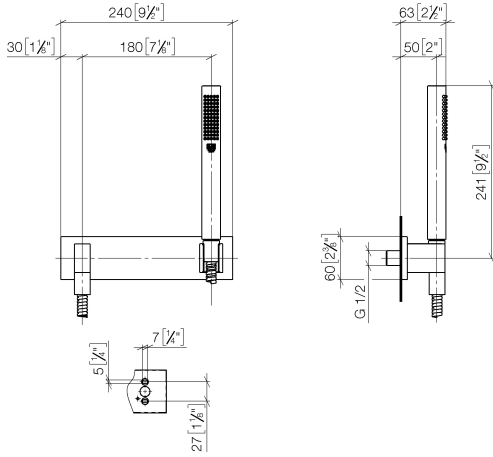

## Hand shower set with cover plate FlowReduce - Dark Chrome

27 818 980 Product version from 3/2/2021

- COMPACT RAIN, flow rate max. 1.8 gpm (at 3 bar)
- Descaling system
- 3/8" Shower outlet
- Cover plate 9-1/2" x 2-3/8"
- Metal shower hose 49-1/4" with anti-twist device
- 1/2" wall elbow
- This product reduces water consumption by 28% (compared to requirements of EPAAct '92)
- This product contributes to meeting the requirements of the LEED® Green Building Rating
- This product can help a building meet the requirements of Green Building Rating Systems, e.g. LEED®, BREEAM®, DGNB

**Hand shower set with cover plate FlowReduce - Dark Chrome**

27 818 980 Product version from 3/2/2021

mm [inches]

**Flow rate chart**

**Codes & Standards**

ASME A112.18.1	ASME A112.18.1/CSA B125.1	California Energy Commission (CEC)	cUPC
DIN 4109	ISO 3822	Ü-Zeichen	

## Hand shower set with cover plate FlowReduce - Dark Chrome

---

27 818 980 Product version from 3/2/2021

### Spare parts list

Number	Item Number	Designation	Number of units	Lead time
1	90 12 11 140 41-19	shower	1	20
2	90 30 02 072 00-19	Metal shower hose 1/2" x 3/8" x 49-1/4" - Dark Chrome	1	20
3	09 16 01 014 90	ring	1	2
4	90 23 01 141 00 90	back-flow preventer	1	2
5	09 24 03 116 20 90	nipple	1	2
6	09 14 10 008 90	seal	1	2
7	09 30 30 054 90	screw	1	2
8	09 31 11 026 90	pin	2	2
9	09 11 03 046-19	connection	1	20
10	04 31 11 140 00 90	pin	1	2
11	90 14 10 077 00 90	seal	1	2
12	09 24 03 107 20 90	nipple	1	2
13	90 21 02 069 00-19	cover	1	20
14	90 14 20 026 00 90	seal	1	2
15	90 31 11 112 00 90	pin	1	2
16	09 17 20 044-19	holder	1	20
17	09 18 40 078 90	sleeve	1	2
18	05 30 31 025 00 90	fixing set	1	2
19	09 11 02 120-19	plate	1	20
20	09 24 03 073 90	nipple	1	2