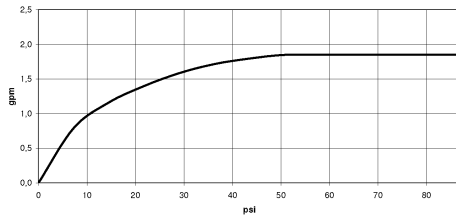

# Hand shower set with cover plate FlowReduce - Brushed Champagne (22kt Gold)

27 818 980 Product version from 3/2/2021

- COMPACT RAIN, flow rate max. 1.8 gpm (at 3 bar)
  - Descaling system
  - 3/8" Shower outlet
  - Cover plate 9-1/2" x 2-3/8"
  - Metal shower hose 49-1/4" with anti-twist device
  - 1/2" wall elbow
  - This product reduces water consumption by 28% (compared to requirements of EPA Act '92)
  - This product contributes to meeting the requirements of the LEED® Green Building Rating
  - This product can help a building meet the requirements of Green Building Rating Systems, e.g. LEED®, BREEAM®, DGNB
- Internal backflow preventer.**

# Hand shower set with cover plate FlowReduce - Brushed Champagne (22kt Gold)

27 818 980 Product version from 3/2/2021  
mm [inches]

## Flow rate chart