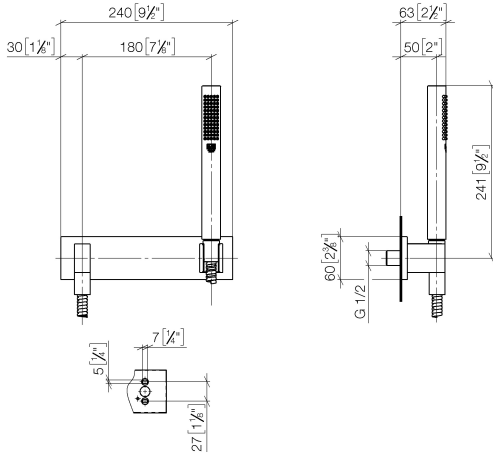

# Hand shower set with cover plate FlowReduce - Brushed Champagne (22kt Gold)

27 818 980 Product version from 3/2/2021

- COMPACT RAIN, flow rate max. 1.8 gpm (at 3 bar)
  - Descaling system
  - 3/8" Shower outlet
  - Cover plate 9-1/2" x 2-3/8"
  - Metal shower hose 49-1/4" with anti-twist device
  - 1/2" wall elbow
  - This product reduces water consumption by 28% (compared to requirements of EPA Act '92)
  - This product contributes to meeting the requirements of the LEED® Green Building Rating
  - This product can help a building meet the requirements of Green Building Rating Systems, e.g. LEED®, BREEAM®, DGNB
- Internal backflow preventer.**

# Hand shower set with cover plate FlowReduce - Brushed Champagne (22kt Gold)

27 818 980 Product version from 3/2/2021  
mm [inches]