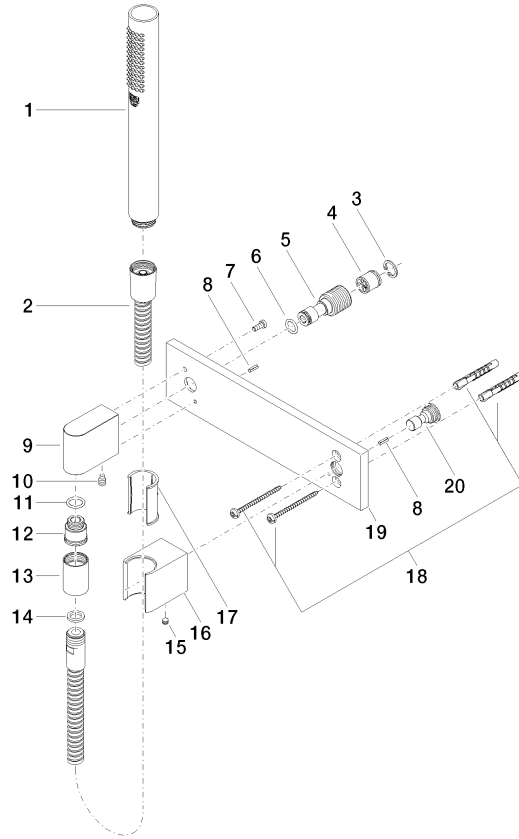

## Hand shower set with cover plate FlowReduce - Brushed Champagne (22kt Gold)

---

27 818 980 Product version from 3/2/2021

Certificates

---

LGA\_29

IAPMO\_4976

## Spare parts list

| Number | Item Number        | Designation   | Number of units | Lead time |
|--------|--------------------|---|-----------------|-----------|
| 1      | 90 12 11 140 41-46 | shower  | 1               | 30        |
| 2      | 90 30 02 072 00-46 | Metal shower hose 1/2" x 3/8" x 49-1/4" - Brushed Champagne (22kt Gold) | 1               | 30        |
| 3      | 09 16 01 014 90    | ring  | 1               | 2         |
| 4      | 90 23 01 141 00 90 | back-flow preventer   | 1               | 2         |
| 5      | 09 24 03 116 20 90 | nipple  | 1               | 2         |
| 6      | 09 14 10 008 90    | seal  | 1               | 2         |
| 7      | 09 30 30 054 90    | screw   | 1               | 2         |
| 8      | 09 31 11 026 90    | pin   | 2               | 2         |
| 9      | 09 11 03 046-46    | connection  | 1               | 30        |
| 10     | 04 31 11 140 00 90 | pin   | 1               | 2         |
| 11     | 90 14 10 077 00 90 | seal  | 1               | 2         |
| 12     | 09 24 03 107 20 90 | nipple  | 1               | 2         |
| 13     | 90 21 02 069 00-46 | cover   | 1               | 30        |
| 14     | 90 14 20 026 00 90 | seal  | 1               | 2         |
| 15     | 90 31 11 112 00 90 | pin   | 1               | 2         |
| 16     | 09 17 20 044-46    | holder  | 1               | 30        |
| 17     | 09 18 40 078 90    | sleeve  | 1               | 2         |
| 18     | 05 30 31 025 00 90 | fixing set  | 1               | 2         |
| 19     | 09 11 02 120-46    | plate   | 1               | 30        |
| 20     | 09 24 03 073 90    | nipple  | 1               | 2         |