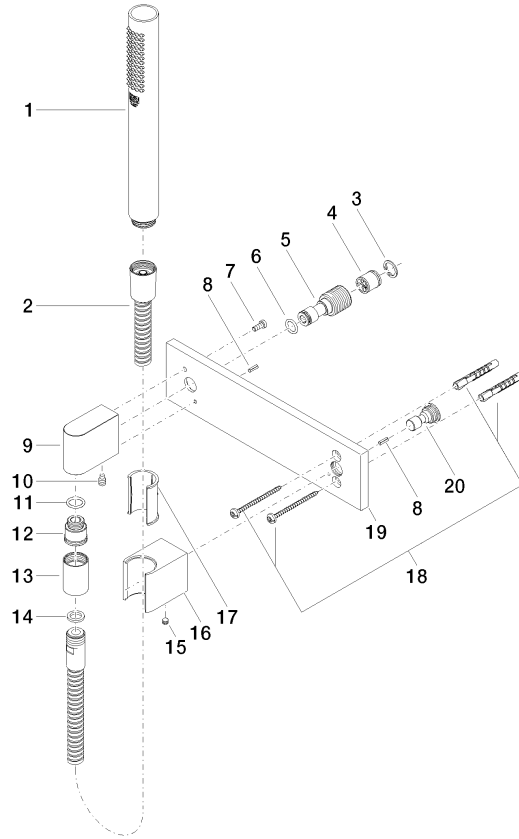

## Hand shower set with cover plate FlowReduce - Brushed Chrome

27 818 980 Product version from 3/2/2021

- COMPACT RAIN, flow rate max. 1.8 gpm (at 3 bar)
- Descaling system
- 3/8" Shower outlet
- Cover plate 9-1/2" x 2-3/8"
- Metal shower hose 49-1/4" with anti-twist device
- 1/2" wall elbow
- This product reduces water consumption by 28% (compared to requirements of EPAAct '92)
- This product contributes to meeting the requirements of the LEED® Green Building Rating
- This product can help a building meet the requirements of Green Building Rating Systems, e.g. LEED®, BREEAM®, DGNB

**Hand shower set with cover plate FlowReduce - Brushed Chrome**

27 818 980 Product version from 3/2/2021

mm [inches]

**Flow rate chart**

**Codes & Standards**

ASME A112.18.1	ASME A112.18.1/CSA B125.1	California Energy Commission (CEC)	cUPC
DIN 4109	ISO 3822	Ü-Zeichen	

# Hand shower set with cover plate FlowReduce - Brushed Chrome

27 818 980 Product version from 3/2/2021

Parts for other  
finishes can be found  
here: [Chrome](#)

### Spare parts list

Number	Item Number	Designation	Number of units	Lead time
1	90 12 11 140 30-93	shower	1	60
2	90 30 02 072 00-93	Metal shower hose 1/2" x 3/8" x 49-1/4" - Brushed Chrome	1	20
3	09 16 01 014 90	ring	1	2
4	90 23 01 141 00 90	back-flow preventer	1	2
5	09 24 03 116 20 90	nipple	1	2
6	09 14 10 008 90	seal	1	2
7	09 30 30 054 90	screw	1	2
8	09 31 11 026 90	pin	2	2
9	09 11 03 046-93	connection	1	20
10	04 31 11 140 00 90	pin	1	2
11	90 14 10 077 00 90	seal	1	2
12	09 24 03 107 20 90	nipple	1	2
13	90 21 02 069 00-93	cover	1	-
Spare part can no longer be ordered, please order the replacement item				
14	90 14 20 026 00 90	seal	1	2
15	90 31 11 112 00 90	pin	1	2
16	09 17 20 044-93	holder	1	20
17	09 18 40 078 90	sleeve	1	2
18	05 30 31 025 00 90	fixing set	1	2
19	09 11 02 120-93	plate	1	20
20	09 24 03 073 90	nipple	1	2