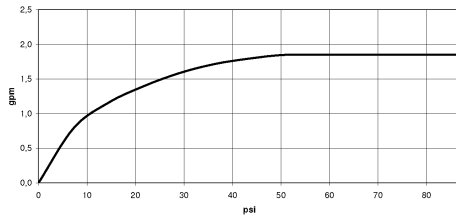

## Hand shower set with cover plate FlowReduce - Brushed Chrome

27 818 980 Product version from 3/2/2021

- COMPACT RAIN, flow rate max. 1.8 gpm (at 3 bar)
- Descaling system
- 3/8" Shower outlet
- Cover plate 9-1/2" x 2-3/8"
- Metal shower hose 49-1/4" with anti-twist device
- 1/2" wall elbow
- This product reduces water consumption by 28% (compared to requirements of EPAAct '92)
- This product contributes to meeting the requirements of the LEED® Green Building Rating
- This product can help a building meet the requirements of Green Building Rating Systems, e.g. LEED®, BREEAM®, DGNB

Internal backflow preventer.

	Brushed Chrome	27 818 980-93 0010
	Chrome	27 818 980-00 0010
	Brushed Platinum	27 818 980-06 0010
	Platinum	27 818 980-08 0010
	Dark Chrome	27 818 980-19 0010
	Brushed Durabronze (23kt Gold)	27 818 980-28 0010
	Matte Black	27 818 980-33 0010
	Brushed Champagne (22kt Gold)	27 818 980-46 0010
	Champagne (22kt Gold)	27 818 980-47 0010
	Brushed Dark Platinum	27 818 980-99 0010

**Hand shower set with cover plate FlowReduce - Brushed Chrome**

27 818 980 Product version from 3/2/2021

mm [inches]

**Flow rate chart**

**Codes & Standards**

ASME A112.18.1	ASME A112.18.1/CSA B125.1	California Energy Commission (CEC)	cUPC
DIN 4109	ISO 3822	Ü-Zeichen	