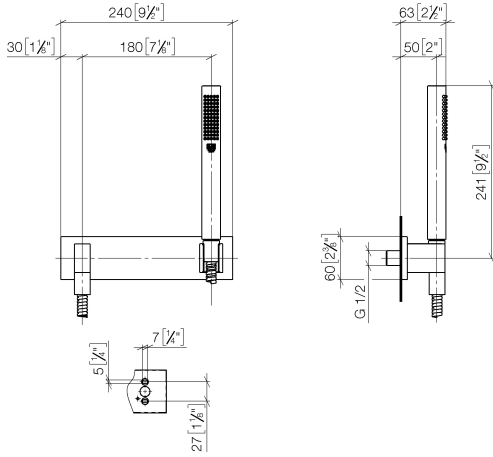

## Hand shower set with cover plate FlowReduce - Brushed Chrome

27 818 980 Product version from 3/2/2021

- COMPACT RAIN, flow rate max. 1.8 gpm (at 3 bar)
- Descaling system
- 3/8" Shower outlet
- Cover plate 9-1/2" x 2-3/8"
- Metal shower hose 49-1/4" with anti-twist device
- 1/2" wall elbow
- This product reduces water consumption by 28% (compared to requirements of EPAAct '92)
- This product contributes to meeting the requirements of the LEED® Green Building Rating
- This product can help a building meet the requirements of Green Building Rating Systems, e.g. LEED®, BREEAM®, DGNB

**Hand shower set with cover plate FlowReduce - Brushed Chrome**

27 818 980 Product version from 3/2/2021

mm [inches]

**Flow rate chart**

**Codes & Standards**

ASME A112.18.1	ASME A112.18.1/CSA B125.1	California Energy Commission (CEC)	cUPC
DIN 4109	ISO 3822	Ü-Zeichen	

## Hand shower set with cover plate FlowReduce - Brushed Chrome

---

27 818 980 Product version from 3/2/2021

### Spare parts list

Number	Item Number	Designation	Number of units	Lead time
1	90 12 11 140 30-93	shower	1	60
2	90 30 02 072 00-93	Metal shower hose 1/2" x 3/8" x 49-1/4" - Brushed Chrome	1	20
3	09 16 01 014 90	ring	1	2
4	90 23 01 141 00 90	back-flow preventer	1	2
5	09 24 03 116 20 90	nipple	1	2
6	09 14 10 008 90	seal	1	2
7	09 30 30 054 90	screw	1	2
8	09 31 11 026 90	pin	2	2
9	09 11 03 046-93	connection	1	20
10	04 31 11 140 00 90	pin	1	2
11	90 14 10 077 00 90	seal	1	2
12	09 24 03 107 20 90	nipple	1	2
13	90 21 02 069 00-93	cover	1	-
Spare part can no longer be ordered, please order the replacement item				
14	90 14 20 026 00 90	seal	1	2
15	90 31 11 112 00 90	pin	1	2
16	09 17 20 044-93	holder	1	20
17	09 18 40 078 90	sleeve	1	2
18	05 30 31 025 00 90	fixing set	1	2
19	09 11 02 120-93	plate	1	20
20	09 24 03 073 90	nipple	1	2