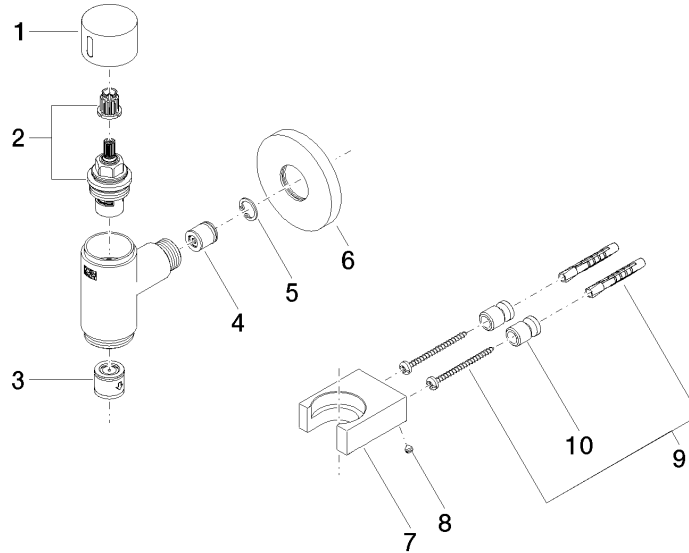

WATER TUBE Kneipp wall elbow with hose bracket with individual flanges - Chrome

27 823 979 Product version from 10/1/2023

- LAMINAR FLOW, max. flow rate 2.5 gpm (at 3 bar)
 - with volume control
 - Flange diameter 2-3/8"
 - Bracket for Kneipp hose
 - 1/2" wall elbow
 - Hose to be ordered separately
- Internal backflow preventer.**

Required article

	WATER TUBE Kneipp hose white 78-3/4" - Chrome	28 285 979-00
	<ul style="list-style-type: none">●Hose nozzle with sleeve●With holding ring	

Required article

	WATER TUBE Kneipp hose black 78-3/4" - Chrome	28 286 979-00
	<ul style="list-style-type: none">●Hose nozzle with sleeve●With holding ring	

WATER TUBE Kneipp wall elbow with hose bracket with individual flanges - Chrome

27 823 979 Product version from 10/1/2023
mm [inches]

WATER TUBE Kneipp wall elbow with hose bracket with individual flanges - Chrome

27 823 979 Product version from 10/1/2023

Spare parts list

Number	Item Number	Designation	Number of units	Lead time
1	09 20 97 021-00	handle	1	10
2	90 90 03 145 00 90	top	1	2
3	90 23 01 045 00 90	back-flow preventer	1	2
4	09 23 01 069 90	flow reducer	1	2
5	09 16 01 014 90	ring	1	2
6	90 27 97 023 00-00	rosette	1	10
7	09 17 20 023-00	holder	1	10
8	09 31 11 148 90	pin	1	2
9	05 17 20 726 02 90	fixing set	1	2
10	08 17 20 726 90	holder	1	2