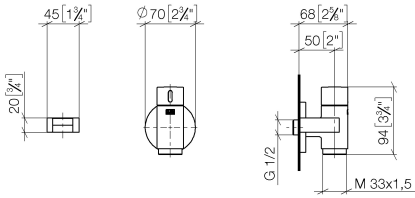

WATER TUBE Kneipp wall elbow with hose bracket with individual flanges - Chrome

27 823 979 Product version from 10/1/2023

- LAMINAR FLOW, max. flow rate 2.5 gpm (at 3 bar)
 - with volume control
 - Flange diameter 2-3/8"
 - Bracket for Kneipp hose
 - 1/2" wall elbow
 - Hose to be ordered separately
- Internal backflow preventer.**

Required article

	WATER TUBE Kneipp hose white 78-3/4" - Chrome	28 285 979-00
	<ul style="list-style-type: none">●Hose nozzle with sleeve●With holding ring	

Required article

	WATER TUBE Kneipp hose black 78-3/4" - Chrome	28 286 979-00
	<ul style="list-style-type: none">●Hose nozzle with sleeve●With holding ring	

WATER TUBE Kneipp wall elbow with hose bracket with individual flanges - Chrome

27 823 979 Product version from 10/1/2023
mm [inches]

WATER TUBE Kneipp wall elbow with hose bracket with individual flanges - Chrome