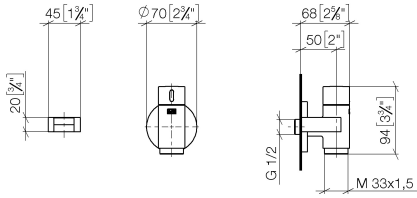

## WATER TUBE Kneipp wall elbow with hose bracket with individual flanges - Platinum

27 823 979 Product version from 10/1/2023

- LAMINAR FLOW, max. flow rate 4 gpm (at 3 bar)
- with volume control
- Flange diameter 2-3/8"
- Bracket for Kneipp hose
- 1/2" wall elbow
- Hose to be ordered separately

**Required article**

	<b>WATER TUBE Kneipp hose white 78-3/4" - Platinum</b>	28 285 979-08
	<ul style="list-style-type: none"> <li>●Hose nozzle with sleeve</li> <li>●With holding ring</li> </ul>	

**Required article**

27 823 979 Product version from 10/1/2023  
mm [inches]

**Flow rate chart**

**WATER TUBE Kneipp wall elbow with hose bracket with individual flanges -  
Platinum**

27 823 979 Product version from 10/1/2023