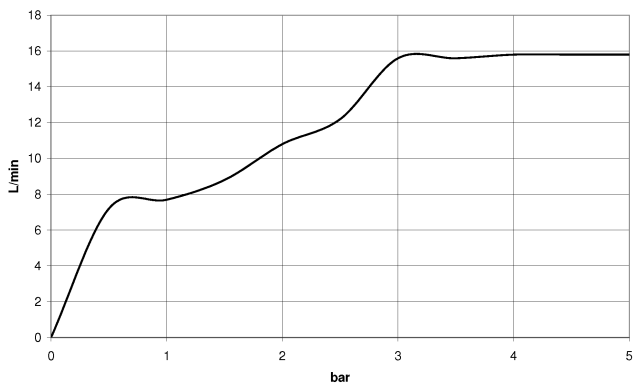

Flow rate chart