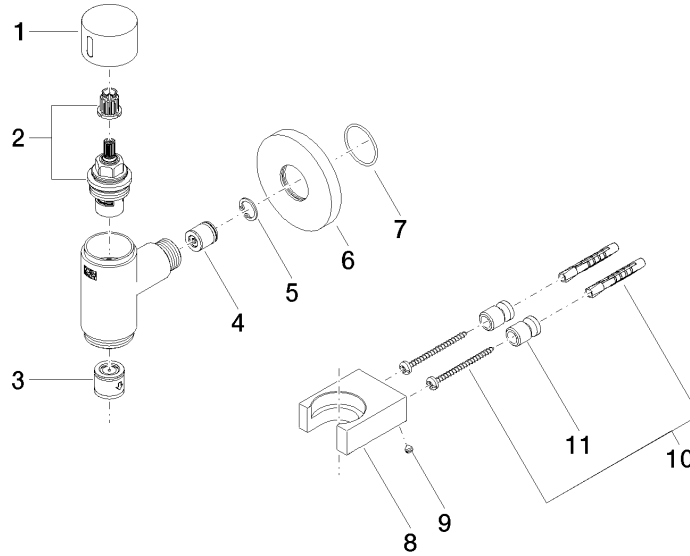

	<b>WATER TUBE Kneipp hose black 78-3/4" - Platinum</b>	28 286 979-08
	<ul style="list-style-type: none"> <li>●Hose nozzle with sleeve</li> <li>●With holding ring</li> </ul>	

**WATER TUBE Kneipp wall elbow with hose bracket with individual flanges -  
Platinum**

27 823 979 Product version from 10/1/2023  
mm [inches]

**Flow rate chart**

**WATER TUBE Kneipp wall elbow with hose bracket with individual flanges -  
Platinum**

27 823 979 Product version from 10/1/2023

**Spare parts list**

Number	Item Number	Designation	Number of units	Lead time
1	09 20 97 021-08	handle	1	40
2	90 90 03 145 00 90	top	1	2
3	90 23 01 045 00 90	back-flow preventer	1	2
4	09 23 01 046 90	back-flow preventer	1	2
5	09 16 01 014 90	ring	1	2
6	09 27 97 020-08	rosette	1	40
7	09 14 10 135 90	seal	1	2
8	09 17 20 023-08	holder	1	40
9	09 31 11 148 90	pin	1	2
10	05 17 20 726 02 90	fixing set	1	2
11	08 17 20 726 90	holder	1	2