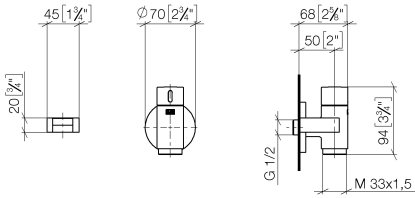

**WATER TUBE Kneipp wall elbow with hose bracket with individual flanges -
Matte White**

27 823 979 Product version from 10/1/2023

- LAMINAR FLOW, max. flow rate 2.5 gpm (at 3 bar)
- with volume control
- Flange diameter 2-3/8"
- Bracket for Kneipp hose
- 1/2" wall elbow
- Hose to be ordered separately

WATER TUBE Kneipp wall elbow with hose bracket with individual flanges - Matte White

27 823 979 Product version from 10/1/2023

 Brushed Dark Platinum	27 823 979-99 0010
 Brushed Dark Platinum	27 823 979-99

WATER TUBE Kneipp wall elbow with hose bracket with individual flanges - Matte White

27 823 979 Product version from 10/1/2023
mm [inches]

**WATER TUBE Kneipp wall elbow with hose bracket with individual flanges -
Matte White**