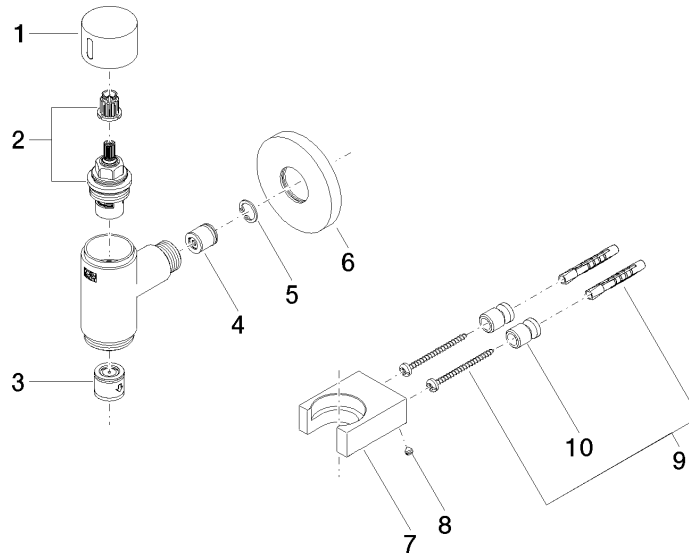

**WATER TUBE Kneipp wall elbow with hose bracket with individual flanges -
Matte White**

27 823 979 Product version from 10/1/2023

- LAMINAR FLOW, max. flow rate 2.5 gpm (at 3 bar)
- with volume control
- Flange diameter 2-3/8"
- Bracket for Kneipp hose
- 1/2" wall elbow
- Hose to be ordered separately

WATER TUBE Kneipp wall elbow with hose bracket with individual flanges - Matte White

27 823 979 Product version from 10/1/2023

 Brushed Dark Platinum	27 823 979-99 0010
 Brushed Dark Platinum	27 823 979-99

WATER TUBE Kneipp wall elbow with hose bracket with individual flanges - Matte White

27 823 979 Product version from 10/1/2023
mm [inches]

**WATER TUBE Kneipp wall elbow with hose bracket with individual flanges -
Matte White**

27 823 979 Product version from 10/1/2023

Parts for other
finishes can be found
here: [Chrome](#)

Spare parts list

Number	Item Number	Designation	Number of units	Lead time
1	09 20 97 021-10	handle	1	60
2	90 90 03 145 00 90	top	1	2
3	90 23 01 045 00 90	back-flow preventer	1	2
4	09 23 01 069 90	flow reducer	1	2
5	09 16 01 014 90	ring	1	2
6	90 27 97 023 00-10	rosette	1	60
7	09 17 20 023-10	holder	1	60
8	09 31 11 148 90	pin	1	2
9	05 17 20 726 02 90	fixing set	1	2
10	08 17 20 726 90	holder	1	2