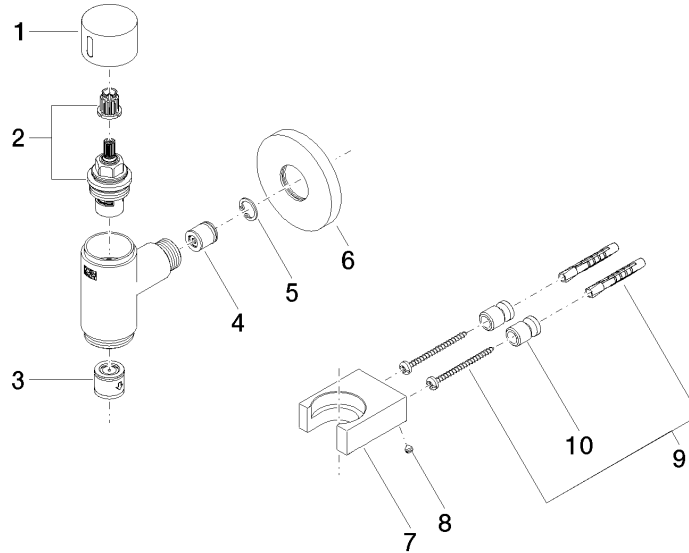

WATER TUBE Kneipp wall elbow with hose bracket with individual flanges -
Dark Chrome

27 823 979 Product version from 10/1/2023

- LAMINAR FLOW, max. flow rate 2.5 gpm (at 3 bar)
 - with volume control
 - Flange diameter 2-3/8"
 - Bracket for Kneipp hose
 - 1/2" wall elbow
 - Hose to be ordered separately
- Internal backflow preventer.**

Required article

	WATER TUBE Kneipp hose white 78-3/4" - Dark Chrome	28 285 979-19
	<ul style="list-style-type: none">●Hose nozzle with sleeve●With holding ring	

Required article

	WATER TUBE Kneipp hose black 78-3/4" - Dark Chrome	28 286 979-19
	<ul style="list-style-type: none">●Hose nozzle with sleeve●With holding ring	

WATER TUBE Kneipp wall elbow with hose bracket with individual flanges - Dark Chrome

27 823 979 Product version from 10/1/2023
mm [inches]

**WATER TUBE Kneipp wall elbow with hose bracket with individual flanges -
Dark Chrome**

27 823 979 Product version from 10/1/2023

Spare parts list

Number	Item Number	Designation	Number of units	Lead time
1	09 20 97 021-19	handle	1	20
2	90 90 03 145 00 90	top	1	2
3	90 23 01 045 00 90	back-flow preventer	1	2
4	09 23 01 069 90	flow reducer	1	2
5	09 16 01 014 90	ring	1	2
6	90 27 97 023 00-19	rosette	1	20
7	09 17 20 023-19	holder	1	20
8	09 31 11 148 90	pin	1	2
9	05 17 20 726 02 90	fixing set	1	2
10	08 17 20 726 90	holder	1	2