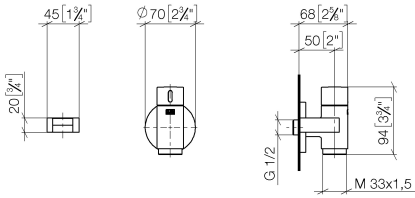

WATER TUBE Kneipp wall elbow with hose bracket with individual flanges -
Dark Chrome

27 823 979 Product version from 10/1/2023

- LAMINAR FLOW, max. flow rate 2.5 gpm (at 3 bar)
 - with volume control
 - Flange diameter 2-3/8"
 - Bracket for Kneipp hose
 - 1/2" wall elbow
 - Hose to be ordered separately
- Internal backflow preventer.**

Required article

	WATER TUBE Kneipp hose white 78-3/4" - Dark Chrome	28 285 979-19
	<ul style="list-style-type: none">●Hose nozzle with sleeve●With holding ring	

Required article

	WATER TUBE Kneipp hose black 78-3/4" - Dark Chrome	28 286 979-19
	<ul style="list-style-type: none">●Hose nozzle with sleeve●With holding ring	

WATER TUBE Kneipp wall elbow with hose bracket with individual flanges - Dark Chrome

27 823 979 Product version from 10/1/2023
mm [inches]

**WATER TUBE Kneipp wall elbow with hose bracket with individual flanges -
Dark Chrome**