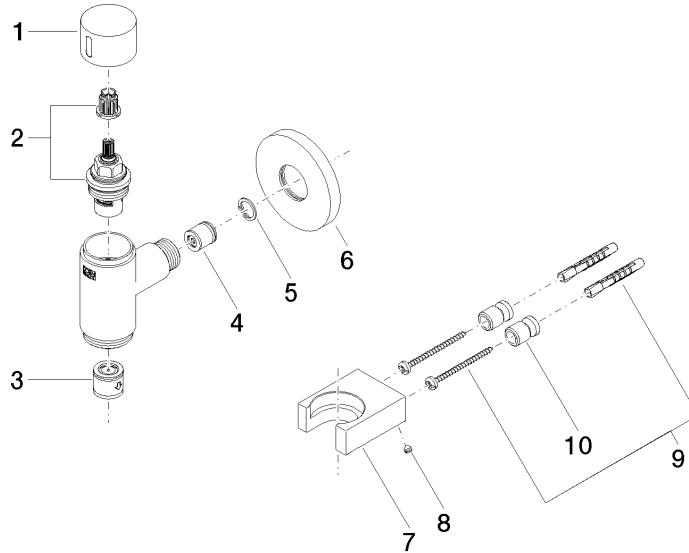

## WATER TUBE Kneipp wall elbow with hose bracket with individual flanges - Light gold

27 823 979 Product version from 10/1/2023

- LAMINAR FLOW, max. flow rate 2.5 gpm (at 3 bar)
- with volume control
- Flange diameter 2-3/8"
- Bracket for Kneipp hose
- 1/2" wall elbow
- Hose to be ordered separately

# WATER TUBE Kneipp wall elbow with hose bracket with individual flanges - Light gold

---

27 823 979 Product version from 10/1/2023

27 823 979-99

---

# WATER TUBE Kneipp wall elbow with hose bracket with individual flanges - Light gold

27 823 979 Product version from 10/1/2023  
mm [inches]

**WATER TUBE Kneipp wall elbow with hose bracket with individual flanges -  
Light gold**

27 823 979 Product version from 10/1/2023

Parts for other  
finishes can be found  
here: [Chrome](#)

**Spare parts list**

Number	Item Number	Designation	Number of units	Lead time
1	09 20 97 021-26	handle	1	60
2	90 90 03 145 00 90	top	1	2
3	90 23 01 045 00 90	back-flow preventer	1	2
4	09 23 01 069 90	flow reducer	1	2
5	09 16 01 014 90	ring	1	2
6	90 27 97 023 00-26	rosette	1	30
7	09 17 20 023-26	holder	1	60
8	09 31 11 148 90	pin	1	2
9	05 17 20 726 02 90	fixing set	1	2
10	08 17 20 726 90	holder	1	2