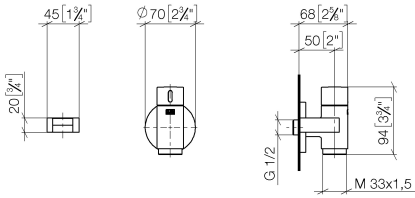

## WATER TUBE Kneipp wall elbow with hose bracket with individual flanges - Light gold

27 823 979 Product version from 10/1/2023

- LAMINAR FLOW, max. flow rate 2.5 gpm (at 3 bar)
- with volume control
- Flange diameter 2-3/8"
- Bracket for Kneipp hose
- 1/2" wall elbow
- Hose to be ordered separately

# WATER TUBE Kneipp wall elbow with hose bracket with individual flanges - Light gold

---

27 823 979 Product version from 10/1/2023

27 823 979-99

---

# WATER TUBE Kneipp wall elbow with hose bracket with individual flanges - Light gold

27 823 979 Product version from 10/1/2023  
mm [inches]

**WATER TUBE Kneipp wall elbow with hose bracket with individual flanges -  
Light gold**