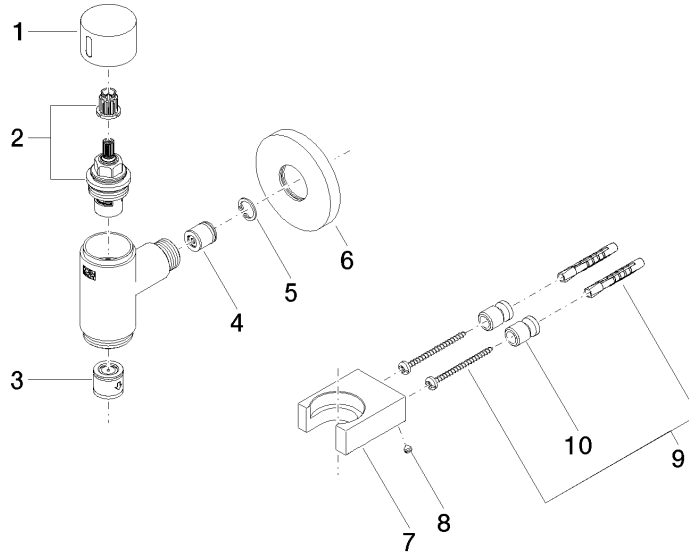

## WATER TUBE Kneipp wall elbow with hose bracket with individual flanges - Brushed Light Gold

27 823 979 Product version from 10/1/2023

- LAMINAR FLOW, max. flow rate 2.5 gpm (at 3 bar)
- with volume control
- Flange diameter 2-3/8"
- Bracket for Kneipp hose
- 1/2" wall elbow
- Hose to be ordered separately

# WATER TUBE Kneipp wall elbow with hose bracket with individual flanges - Brushed Light Gold

---

27 823 979 Product version from 10/1/2023

27 823 979-99

---

# WATER TUBE Kneipp wall elbow with hose bracket with individual flanges - Brushed Light Gold

27 823 979 Product version from 10/1/2023  
mm [inches]

**WATER TUBE Kneipp wall elbow with hose bracket with individual flanges -  
Brushed Light Gold**

27 823 979 Product version from 10/1/2023

Parts for other  
finishes can be found  
here: [Chrome](#)

**Spare parts list**

Number	Item Number	Designation	Number of units	Lead time
1	09 20 97 021-27	handle	1	60
2	90 90 03 145 00 90	top	1	2
3	90 23 01 045 00 90	back-flow preventer	1	2
4	09 23 01 069 90	flow reducer	1	2
5	09 16 01 014 90	ring	1	2
6	90 27 97 023 00-27	rosette	1	30
7	09 17 20 023-27	holder	1	60
8	09 31 11 148 90	pin	1	2
9	05 17 20 726 02 90	fixing set	1	2
10	08 17 20 726 90	holder	1	2