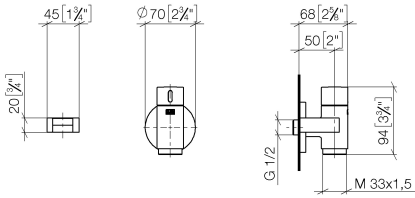

## WATER TUBE Kneipp wall elbow with hose bracket with individual flanges - Brushed Light Gold

27 823 979 Product version from 10/1/2023

- LAMINAR FLOW, max. flow rate 2.5 gpm (at 3 bar)
- with volume control
- Flange diameter 2-3/8"
- Bracket for Kneipp hose
- 1/2" wall elbow
- Hose to be ordered separately

# WATER TUBE Kneipp wall elbow with hose bracket with individual flanges - Brushed Light Gold

---

27 823 979 Product version from 10/1/2023

27 823 979-99

---

# WATER TUBE Kneipp wall elbow with hose bracket with individual flanges - Brushed Light Gold

27 823 979 Product version from 10/1/2023  
mm [inches]

**WATER TUBE Kneipp wall elbow with hose bracket with individual flanges -  
Brushed Light Gold**