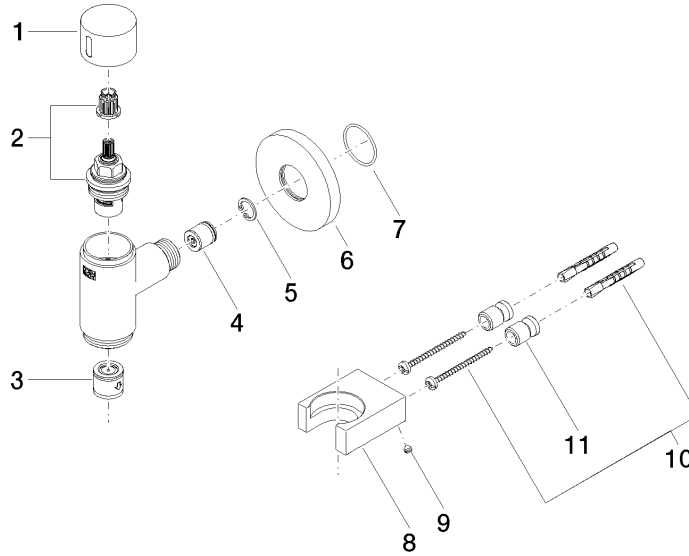

WATER TUBE Kneipp wall elbow with hose bracket with individual flanges - Brushed Dark Brass

27 823 979 Product version from 10/1/2023

- LAMINAR FLOW, max. flow rate 4 gpm (at 3 bar)
- with volume control
- Flange diameter 2-3/8"
- Bracket for Kneipp hose
- 1/2" wall elbow
- Hose to be ordered separately

WATER TUBE Kneipp wall elbow with hose bracket with individual flanges - Brushed Dark Brass

27 823 979 Product version from 10/1/2023

27 823 979-99

**WATER TUBE Kneipp wall elbow with hose bracket with individual flanges -
Brushed Dark Brass**

27 823 979 Product version from 10/1/2023
mm [inches]

Flow rate chart

**WATER TUBE Kneipp wall elbow with hose bracket with individual flanges -
Brushed Dark Brass**

27 823 979 Product version from 10/1/2023

Parts for other
finishes can be found
here: [Chrome](#)

Spare parts list

Number	Item Number	Designation	Number of units	Lead time
1	09 20 97 021-39	handle	1	60
2	90 90 03 145 00 90	top	1	2
3	90 23 01 045 00 90	back-flow preventer	1	2
4	09 23 01 046 90	back-flow preventer	1	2
5	09 16 01 014 90	ring	1	2
6	09 27 97 020-39	rosette	1	60
7	09 14 10 135 90	seal	1	2
8	09 17 20 023-39	holder	1	60
9	09 31 11 148 90	pin	1	2
10	05 17 20 726 02 90	fixing set	1	2
11	08 17 20 726 90	holder	1	2