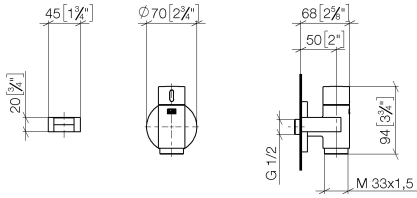

WATER TUBE Kneipp wall elbow with hose bracket with individual flanges - Brushed Dark Brass

27 823 979 Product version from 10/1/2023

- LAMINAR FLOW, max. flow rate 4 gpm (at 3 bar)
- with volume control
- Flange diameter 2-3/8"
- Bracket for Kneipp hose
- 1/2" wall elbow
- Hose to be ordered separately

Internal backflow preventer.

Product change as of 1.4.2023: Water flow rate limited to max. 4 gpm

	Brushed Dark Brass	27 823 979-39
	Chrome	27 823 979-00 0010
	Chrome	27 823 979-00
	Brushed Platinum	27 823 979-06 0010
	Brushed Platinum	27 823 979-06
	Platinum	27 823 979-08 0010
	Platinum	27 823 979-08
	Dark Chrome	27 823 979-19 0010
	Dark Chrome	27 823 979-19
	Light gold	27 823 979-26
	Light gold	27 823 979-26 0010
	Brushed Light Gold	27 823 979-27
	Brushed Light Gold	27 823 979-27 0010
	Brushed Durabrass (23kt Gold)	27 823 979-28 0010
	Brushed Durabrass (23kt Gold)	27 823 979-28
	Matte Black	27 823 979-33 0010
	Matte Black	27 823 979-33
	Brushed Bronze	27 823 979-42 0010
	Brushed Bronze	27 823 979-42
	Brushed Champagne (22kt Gold)	27 823 979-46 0010
	Brushed Champagne (22kt Gold)	27 823 979-46
	Champagne (22kt Gold)	27 823 979-47 0010
	Champagne (22kt Gold)	27 823 979-47
	Brushed Chrome	27 823 979-93 0010
	Brushed Chrome	27 823 979-93
	Brushed Dark Platinum	27 823 979-99 0010

WATER TUBE Kneipp wall elbow with hose bracket with individual flanges - Brushed Dark Brass

27 823 979 Product version from 10/1/2023

27 823 979-99

**WATER TUBE Kneipp wall elbow with hose bracket with individual flanges -
Brushed Dark Brass**

27 823 979 Product version from 10/1/2023
mm [inches]

Flow rate chart

**WATER TUBE Kneipp wall elbow with hose bracket with individual flanges -
Brushed Dark Brass**

27 823 979 Product version from 10/1/2023