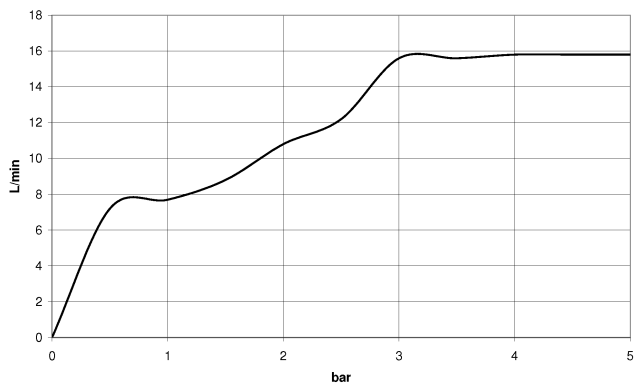

WATER TUBE Kneipp wall elbow with hose bracket with individual flanges - Brushed Dark Brass

27 823 979 Product version from 10/1/2023

- LAMINAR FLOW, max. flow rate 4 gpm (at 3 bar)
- with volume control
- Flange diameter 2-3/8"
- Bracket for Kneipp hose
- 1/2" wall elbow
- Hose to be ordered separately

Internal backflow preventer.

Product change as of 1.4.2023: Water flow rate limited to max. 4 gpm

	Brushed Dark Brass	27 823 979-39
	Chrome	27 823 979-00 0010
	Chrome	27 823 979-00
	Brushed Platinum	27 823 979-06 0010
	Brushed Platinum	27 823 979-06
	Platinum	27 823 979-08 0010
	Platinum	27 823 979-08
	Dark Chrome	27 823 979-19 0010
	Dark Chrome	27 823 979-19
	Light gold	27 823 979-26
	Light gold	27 823 979-26 0010
	Brushed Light Gold	27 823 979-27
	Brushed Light Gold	27 823 979-27 0010
	Brushed Durabrass (23kt Gold)	27 823 979-28 0010
	Brushed Durabrass (23kt Gold)	27 823 979-28
	Matte Black	27 823 979-33 0010
	Matte Black	27 823 979-33
	Brushed Bronze	27 823 979-42 0010
	Brushed Bronze	27 823 979-42
	Brushed Champagne (22kt Gold)	27 823 979-46 0010
	Brushed Champagne (22kt Gold)	27 823 979-46
	Champagne (22kt Gold)	27 823 979-47 0010
	Champagne (22kt Gold)	27 823 979-47
	Brushed Chrome	27 823 979-93 0010
	Brushed Chrome	27 823 979-93
	Brushed Dark Platinum	27 823 979-99 0010

WATER TUBE Kneipp wall elbow with hose bracket with individual flanges - Brushed Dark Brass

27 823 979 Product version from 10/1/2023

27 823 979-99

**WATER TUBE Kneipp wall elbow with hose bracket with individual flanges -
Brushed Dark Brass**

27 823 979 Product version from 10/1/2023
mm [inches]

Flow rate chart

**WATER TUBE Kneipp wall elbow with hose bracket with individual flanges -
Brushed Dark Brass**

27 823 979 Product version from 10/1/2023