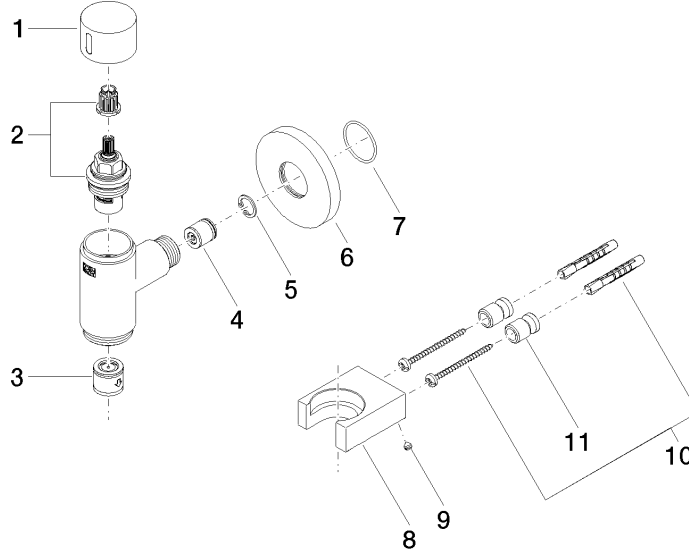

WATER TUBE Kneipp wall elbow with hose bracket with individual flanges - Brushed Champagne (22kt Gold)

27 823 979 Product version from 10/1/2023

- LAMINAR FLOW, max. flow rate 4 gpm (at 3 bar)
- with volume control
- Flange diameter 2-3/8"
- Bracket for Kneipp hose
- 1/2" wall elbow
- Hose to be ordered separately

WATER TUBE Kneipp wall elbow with hose bracket with individual flanges - Brushed Champagne (22kt Gold)

27 823 979 Product version from 10/1/2023

27 823 979-99

WATER TUBE Kneipp wall elbow with hose bracket with individual flanges - Brushed Champagne (22kt Gold)

27 823 979 Product version from 10/1/2023
mm [inches]

Flow rate chart

**WATER TUBE Kneipp wall elbow with hose bracket with individual flanges -
Brushed Champagne (22kt Gold)**

27 823 979 Product version from 10/1/2023

Parts for other
finishes can be found
here: [Chrome](#)

Spare parts list

Number	Item Number	Designation	Number of units	Lead time
1	09 20 97 021-46	handle	1	60
2	90 90 03 145 00 90	top	1	2
3	90 23 01 045 00 90	back-flow preventer	1	2
4	09 23 01 046 90	back-flow preventer	1	2
5	09 16 01 014 90	ring	1	2
6	09 27 97 020-46	rosette	1	60
7	09 14 10 135 90	seal	1	2
8	09 17 20 023-46	holder	1	60
9	09 31 11 148 90	pin	1	2
10	05 17 20 726 02 90	fixing set	1	2
11	08 17 20 726 90	holder	1	2