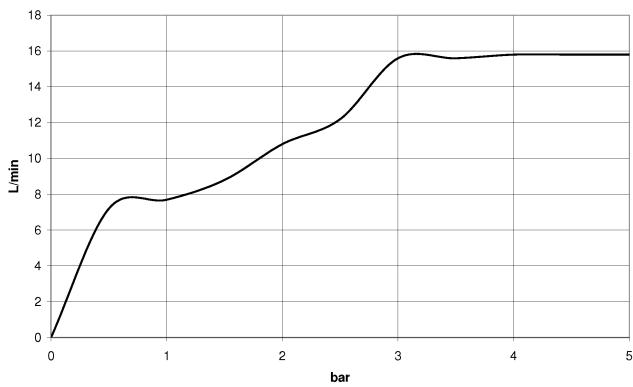

WATER TUBE Kneipp wall elbow with hose bracket with individual flanges - Brushed Champagne (22kt Gold)

27 823 979 Product version from 10/1/2023

- LAMINAR FLOW, max. flow rate 4 gpm (at 3 bar)
- with volume control
- Flange diameter 2-3/8"
- Bracket for Kneipp hose
- 1/2" wall elbow
- Hose to be ordered separately

Internal backflow preventer.

Product change as of 1.4.2023: Water flow rate limited to max. 4 gpm

	Brushed Champagne (22kt Gold)	27 823 979-46
	Chrome	27 823 979-00 0010
	Chrome	27 823 979-00
	Brushed Platinum	27 823 979-06 0010
	Brushed Platinum	27 823 979-06
	Platinum	27 823 979-08 0010
	Platinum	27 823 979-08
	Dark Chrome	27 823 979-19 0010
	Dark Chrome	27 823 979-19
	Light gold	27 823 979-26
	Light gold	27 823 979-26 0010
	Brushed Light Gold	27 823 979-27
	Brushed Light Gold	27 823 979-27 0010
	Brushed Durabrass (23kt Gold)	27 823 979-28 0010
	Brushed Durabrass (23kt Gold)	27 823 979-28
	Matte Black	27 823 979-33 0010
	Matte Black	27 823 979-33
	Brushed Dark Brass	27 823 979-39
	Brushed Bronze	27 823 979-42 0010
	Brushed Bronze	27 823 979-42
	Brushed Champagne (22kt Gold)	27 823 979-46 0010
	Champagne (22kt Gold)	27 823 979-47 0010
	Champagne (22kt Gold)	27 823 979-47
	Brushed Chrome	27 823 979-93 0010
	Brushed Chrome	27 823 979-93
	Brushed Dark Platinum	27 823 979-99 0010

WATER TUBE Kneipp wall elbow with hose bracket with individual flanges - Brushed Champagne (22kt Gold)

27 823 979 Product version from 10/1/2023

27 823 979-99

WATER TUBE Kneipp wall elbow with hose bracket with individual flanges - Brushed Champagne (22kt Gold)

27 823 979 Product version from 10/1/2023
mm [inches]

Flow rate chart

**WATER TUBE Kneipp wall elbow with hose bracket with individual flanges -
Brushed Champagne (22kt Gold)**

27 823 979 Product version from 10/1/2023