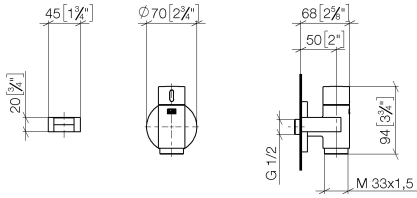

WATER TUBE Kneipp wall elbow with hose bracket with individual flanges - Brushed Champagne (22kt Gold)

27 823 979 Product version from 10/1/2023

- LAMINAR FLOW, max. flow rate 4 gpm (at 3 bar)
- with volume control
- Flange diameter 2-3/8"
- Bracket for Kneipp hose
- 1/2" wall elbow
- Hose to be ordered separately

WATER TUBE Kneipp wall elbow with hose bracket with individual flanges - Brushed Champagne (22kt Gold)

27 823 979 Product version from 10/1/2023

27 823 979-99

WATER TUBE Kneipp wall elbow with hose bracket with individual flanges - Brushed Champagne (22kt Gold)

27 823 979 Product version from 10/1/2023
mm [inches]

Flow rate chart

**WATER TUBE Kneipp wall elbow with hose bracket with individual flanges -
Brushed Champagne (22kt Gold)**

27 823 979 Product version from 10/1/2023