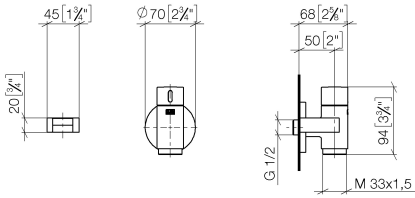

WATER TUBE Kneipp wall elbow with hose bracket with individual flanges - Brushed Champagne (22kt Gold)

27 823 979 Product version from 10/1/2023

- LAMINAR FLOW, max. flow rate 2.5 gpm (at 3 bar)
 - with volume control
 - Flange diameter 2-3/8"
 - Bracket for Kneipp hose
 - 1/2" wall elbow
 - Hose to be ordered separately
- Internal backflow preventer.**

WATER TUBE Kneipp wall elbow with hose bracket with individual flanges - Brushed Champagne (22kt Gold)

27 823 979 Product version from 10/1/2023
mm [inches]

**WATER TUBE Kneipp wall elbow with hose bracket with individual flanges -
Brushed Champagne (22kt Gold)**