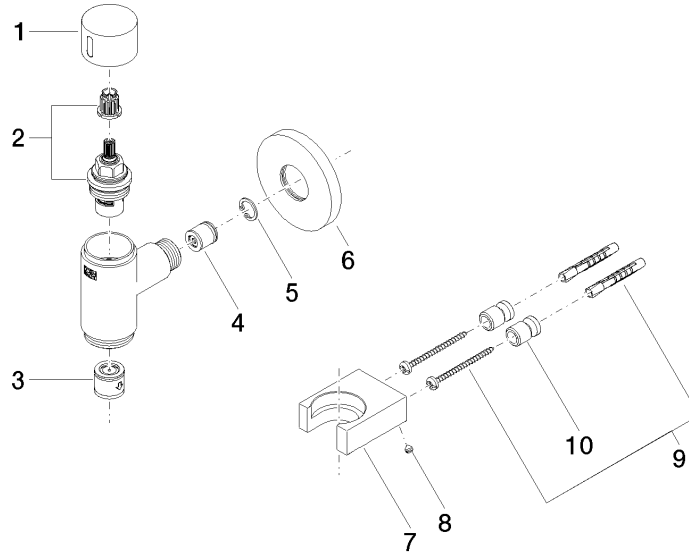

WATER TUBE Kneipp wall elbow with hose bracket with individual flanges - Brushed Champagne (22kt Gold)

27 823 979 Product version from 10/1/2023

- LAMINAR FLOW, max. flow rate 2.5 gpm (at 3 bar)
 - with volume control
 - Flange diameter 2-3/8"
 - Bracket for Kneipp hose
 - 1/2" wall elbow
 - Hose to be ordered separately
- Internal backflow preventer.**

Required article

**WATER TUBE Kneipp hose black
78-3/4" - Brushed Champagne
(22kt Gold)** 28 286 979-46
●Hose nozzle with sleeve
●With holding ring

Required article

**WATER TUBE Kneipp hose white
78-3/4" - Brushed Champagne
(22kt Gold)** 28 285 979-46
●Hose nozzle with sleeve
●With holding ring

WATER TUBE Kneipp wall elbow with hose bracket with individual flanges - Brushed Champagne (22kt Gold)

27 823 979 Product version from 10/1/2023
mm [inches]

**WATER TUBE Kneipp wall elbow with hose bracket with individual flanges -
Brushed Champagne (22kt Gold)**

27 823 979 Product version from 10/1/2023

Spare parts list

Number	Item Number	Designation	Number of units	Lead time
1	09 20 97 021-46	handle	1	60
2	90 90 03 145 00 90	top	1	2
3	90 23 01 045 00 90	back-flow preventer	1	2
4	09 23 01 069 90	flow reducer	1	2
5	09 16 01 014 90	ring	1	2
6	90 27 97 023 00-46	rosette	1	30
7	09 17 20 023-46	holder	1	60
8	09 31 11 148 90	pin	1	2
9	05 17 20 726 02 90	fixing set	1	2
10	08 17 20 726 90	holder	1	2