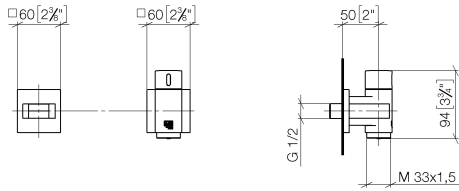

WATER TUBE Kneipp wall elbow with hose bracket with individual flanges - Champagne (22kt Gold)

27 831 979

- Laminar stream
- with volume control
- Flange 2-3/8" x 2-3/8"
- Bracket for Kneipp hose
- 1/2" wall elbow
- Hose to be ordered separately
- Water flow rate limited to max. 2.5 gpm
- This product can help a building meet the requirements of Green Building Rating Systems, e.g. LEED®, BREEAM®, DGNB

Internal backflow preventer.

NOTE: Hose to be ordered separately

WATER TUBE Kneipp wall elbow with hose bracket with individual flanges - Champagne (22kt Gold)

27 831 979
mm [inches]

Flow rate chart

**WATER TUBE Kneipp wall elbow with hose bracket with individual flanges -
Champagne (22kt Gold)**

27 831 979

Spare parts list

Number	Item Number	Designation	Number of units	Lead time
1	09 20 97 021-47	handle	1	60
2	90 90 03 145 00 90	top	1	2
3	09 11 03 127-47	connection	1	60
4	09 23 01 134 90	flow reducer	1	2
5	90 23 01 045 00 90	back-flow preventer	1	2
6	90 31 11 112 00 90	pin	1	2
7	09 14 10 081 90	seal	1	2
8	09 24 03 151 90	nipple	1	2
9	09 31 11 040 90	pin	1	2
10	09 27 97 021-47	rosette	1	30
11	09 14 10 119 90	seal	1	2
12	90 14 10 049 00 90	seal	1	2
13	09 17 20 023-47	holder	1	60
14	09 31 11 148 90	pin	2	2
15	05 17 20 726 02 90	fixing set	1	2
16	08 17 20 726 90	holder	2	2
17	09 27 97 022-47	rosette	1	30