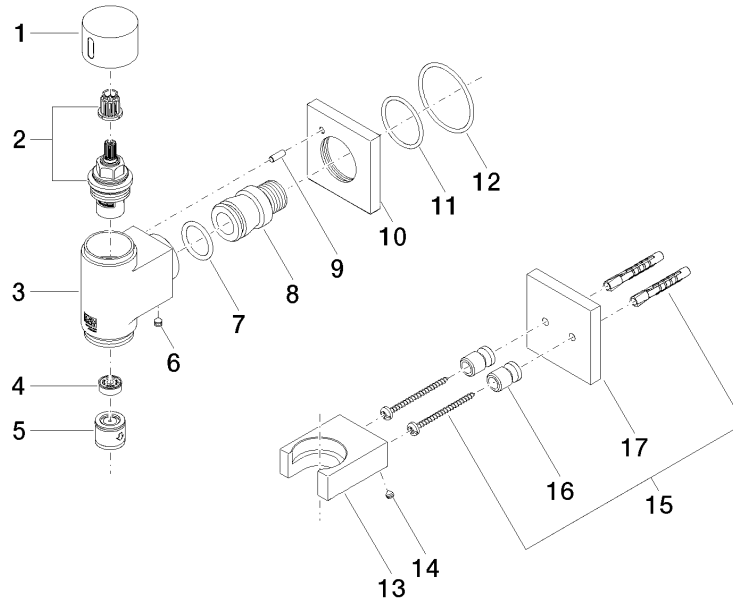

WATER TUBE Kneipp wall elbow with hose bracket with individual flanges - Champagne (22kt Gold)

27 831 979

- Laminar stream
- with volume control
- Flange 2-3/8" x 2-3/8"
- Bracket for Kneipp hose
- 1/2" wall elbow
- Hose to be ordered separately
- Water flow rate limited to max. 2.5 gpm
- This product can help a building meet the requirements of Green Building Rating Systems, e.g. LEED®, BREEAM®, DGNB

Internal backflow preventer.

NOTE: Hose to be ordered separately

WATER TUBE Kneipp wall elbow with hose bracket with individual flanges - Champagne (22kt Gold)

27 831 979
mm [inches]

Flow rate chart

**WATER TUBE Kneipp wall elbow with hose bracket with individual flanges -
Champagne (22kt Gold)**

27 831 979

Spare parts list

Number	Item Number	Designation	Number of units	Lead time
1	09 20 97 021-47	handle	1	60
2	90 90 03 145 00 90	top	1	2
3	09 11 03 127-47	connection	1	60
4	09 23 01 134 90	flow reducer	1	2
5	90 23 01 045 00 90	back-flow preventer	1	2
6	90 31 11 112 00 90	pin	1	2
7	09 14 10 081 90	seal	1	2
8	09 24 03 151 90	nipple	1	2
9	09 31 11 040 90	pin	1	2
10	09 27 97 021-47	rosette	1	30
11	09 14 10 119 90	seal	1	2
12	90 14 10 049 00 90	seal	1	2
13	09 17 20 023-47	holder	1	60
14	09 31 11 148 90	pin	2	2
15	05 17 20 726 02 90	fixing set	1	2
16	08 17 20 726 90	holder	2	2
17	09 27 97 022-47	rosette	1	30