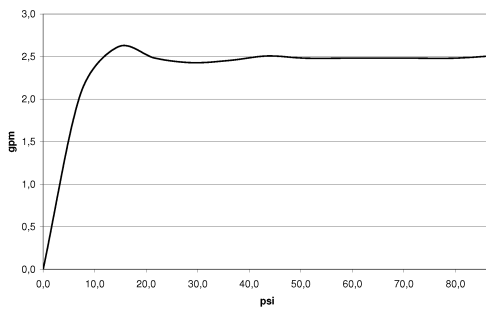

WATER TUBE Kneipp wall elbow with hose bracket with individual flanges - Champagne (22kt Gold)

27 831 979

- Laminar stream
- with volume control
- Flange 2-3/8" x 2-3/8"
- Bracket for Kneipp hose
- 1/2" wall elbow
- Hose to be ordered separately
- Water flow rate limited to max. 2.5 gpm
- This product can help a building meet the requirements of Green Building Rating Systems, e.g. LEED®, BREEAM®, DGNB

Internal backflow preventer.

NOTE: Hose to be ordered separately

WATER TUBE Kneipp wall elbow with hose bracket with individual flanges - Champagne (22kt Gold)

27 831 979
mm [inches]

Flow rate chart

**WATER TUBE Kneipp wall elbow with hose bracket with individual flanges -
Champagne (22kt Gold)**

27 831 979

Spare parts list

Number	Item Number	Designation	Number of units	Lead time
1	09 20 97 021-47	handle	1	60
2	90 90 03 145 00 90	top	1	2
3	09 11 03 127-47	connection	1	60
4	09 23 01 134 90	flow reducer	1	2
5	90 23 01 045 00 90	back-flow preventer	1	2
6	90 31 11 112 00 90	pin	1	2
7	09 14 10 081 90	seal	1	2
8	09 24 03 151 90	nipple	1	2
9	09 31 11 040 90	pin	1	2
10	09 27 97 021-47	rosette	1	30
11	09 14 10 119 90	seal	1	2
12	90 14 10 049 00 90	seal	1	2
13	09 17 20 023-47	holder	1	60
14	09 31 11 148 90	pin	2	2
15	05 17 20 726 02 90	fixing set	1	2
16	08 17 20 726 90	holder	2	2
17	09 27 97 022-47	rosette	1	30