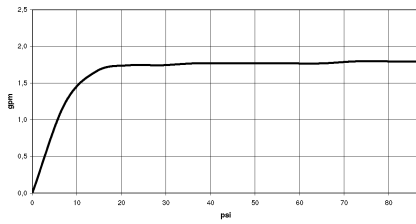

Hand shower FlowReduce - Brushed Dark Bronze

28 018 979

- 3-way or 5-way adjustable: COMPACT RAIN, COMPACT SOFT FLOW, COMPACT AQUAPRESSURE FLOW, flow rate max. 1.8 gpm (at 3 bar)
- Descaling system
- Ø 3-7/8"
- 1/2" connection
- Function from: 1.6 gpm
- This product reduces water consumption by 28% (compared to requirements of EPAct '92)
- This product contributes to meeting the requirements of the LEED® Green Building Rating
- This product can help a building meet the requirements of Green Building Rating Systems, e.g. LEED®, BREEAM®, DGNB

Internal backflow preventer.

	Brushed Dark Bronze	28 018 979-43 0010
	Chrome	28 018 979-00 0010
	Brushed Platinum	28 018 979-06 0010
	Platinum	28 018 979-08 0010
	Dark Chrome	28 018 979-19 0010
	Light gold	28 018 979-26 0010
	Brushed Light Gold	28 018 979-27 0010
	Brushed Durabronze (23kt Gold)	28 018 979-28 0010
	Matte Black	28 018 979-33 0010
	Brushed Bronze	28 018 979-42 0010
	Brushed Champagne (22kt Gold)	28 018 979-46 0010
	Champagne (22kt Gold)	28 018 979-47 0010
	Brushed Chrome	28 018 979-93 0010
	Brushed Dark Platinum	28 018 979-99 0010

Hand shower FlowReduce - Brushed Dark Bronze

28 018 979

mm [inches]

Flow rate chart

Codes & Standards

DIN 4109

ISO 3822

Ü-Zeichen