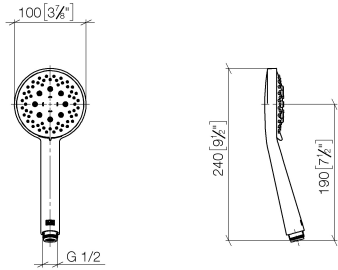

Hand shower FlowReduce - Brushed Dark Bronze

28 018 979

- 3-way or 5-way adjustable: COMPACT RAIN, COMPACT SOFT FLOW, COMPACT AQUAPRESSURE FLOW, flow rate max. 1.8 gpm (at 3 bar)
- Descaling system
- Ø 3-7/8"
- 1/2" connection
- Function from: 1.6 gpm
- This product reduces water consumption by 28% (compared to requirements of EPAct '92)
- This product contributes to meeting the requirements of the LEED® Green Building Rating
- This product can help a building meet the requirements of Green Building Rating Systems, e.g. LEED®, BREEAM®, DGNB

Internal backflow preventer.

	Brushed Dark Bronze	28 018 979-43 0010
	Chrome	28 018 979-00 0010
	Brushed Platinum	28 018 979-06 0010
	Platinum	28 018 979-08 0010
	Dark Chrome	28 018 979-19 0010
	Light gold	28 018 979-26 0010
	Brushed Light Gold	28 018 979-27 0010
	Brushed Durabronze (23kt Gold)	28 018 979-28 0010
	Matte Black	28 018 979-33 0010
	Brushed Bronze	28 018 979-42 0010
	Brushed Champagne (22kt Gold)	28 018 979-46 0010
	Champagne (22kt Gold)	28 018 979-47 0010
	Brushed Chrome	28 018 979-93 0010
	Brushed Dark Platinum	28 018 979-99 0010

Hand shower FlowReduce - Brushed Dark Bronze

28 018 979

mm [inches]

Flow rate chart

Codes & Standards

DIN 4109

ISO 3822

Ü-Zeichen