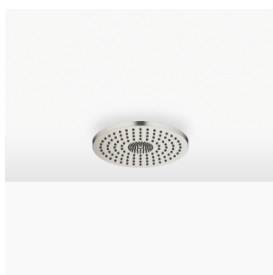

Rain shower , ceiling-mounted with light 11-3/4" - Brushed Platinum

28 032 970 Product version from 5/1/2022

- Rain shower diameter 11-3/4"
- PURE RAIN, flow rate max. 1.8 gpm (at 3 bar)
- PURIFY RAIN, flow rate max. 1.6 gpm (at 3 bar)
- Distance between ceiling and bottom of showerhead 1-5/8"
- Descaling system

Ceiling module power supply

- 350mA (CC)

Spot lighting

- LED color temperature: approx. 3000 K
- Lights protected against splashing
- Includes lights rated at energy efficiency class
- Technology: LED, not dimmable
- Light switch not included