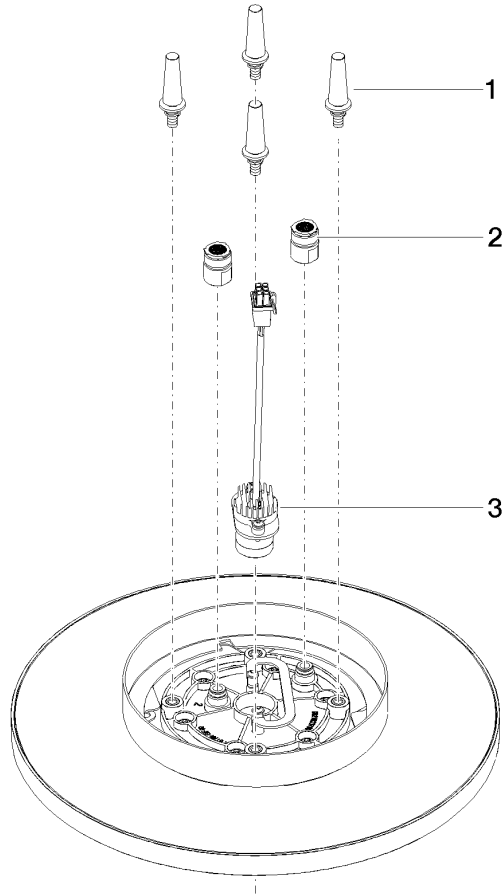

Rain shower , ceiling-mounted with light 11-3/4" - Brushed Platinum

28 032 970 Product version from 5/1/2022

- Rain shower diameter 11-3/4"
- PURE RAIN, flow rate max. 1.8 gpm (at 3 bar)
- PURIFY RAIN, flow rate max. 1.6 gpm (at 3 bar)
- Distance between ceiling and bottom of showerhead 1-5/8"
- Descaling system

Required article

Installation rough , ceiling-mounted with light -

35 042 970-90
0010

- Max. rough in depth "
- Light switch not included
- Min. rough in depth "
- Pre-assembly kit for three-way diverter included

Water Sense

WaterSense

Rain shower , ceiling-mounted with light 11-3/4" - Brushed Platinum

28 032 970 Product version from 5/1/2022

Certificates

IAPMO_11777

IAPMO_4976

Rain shower , ceiling-mounted with light 11-3/4" - Brushed Platinum

28 032 970 Product version from 5/1/2022

Spare parts list

Number	Item Number	Designation	Number of units	Lead time
1	90 17 20 263 00 90	fixing set	1	2
2	90 24 03 309 02 90	connection	2	2
3	90 10 01 225 00 90	electronic accessories	1	2