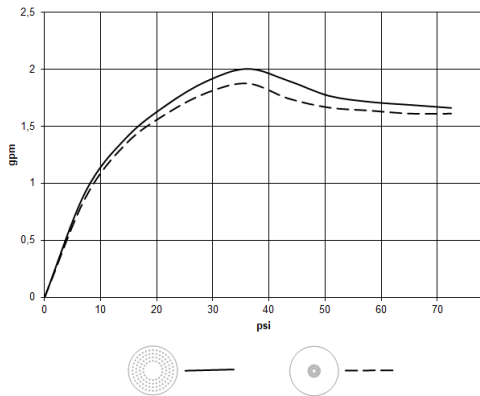

Rain shower , ceiling-mounted with light 11-3/4" - Brushed Platinum

28 032 970 Product version from 5/1/2022

- Rain shower diameter 11-3/4"
- PURE RAIN, flow rate max. 1.8 gpm (at 3 bar)
- PURIFY RAIN, flow rate max. 1.6 gpm (at 3 bar)
- Distance between ceiling and bottom of showerhead 1-5/8"
- Descaling system

Required article

Installation rough , ceiling-mounted with light -

35 042 970-90
0010

- Max. rough in depth "
- Light switch not included
- Min. rough in depth "
- Pre-assembly kit for three-way diverter included

Rain shower , ceiling-mounted with light 11-3/4" - Brushed Platinum

28 032 970 Product version from 5/1/2022

Flow rate chart

Codes & Standards

ASME A112.18.1

California Energy
Commission
(CEC)

cUPC

EPA WaterSense