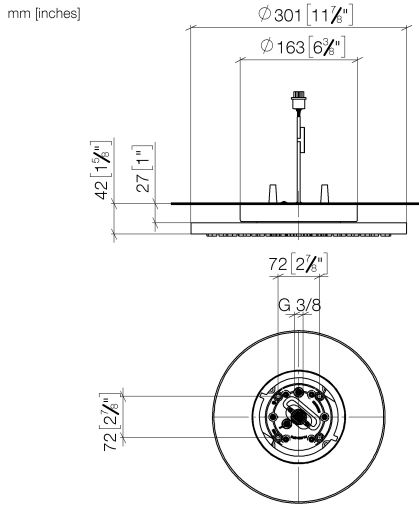

Rain shower , ceiling-mounted with light 11-3/4" - Brushed Platinum

28 032 970 Product version from 5/1/2022