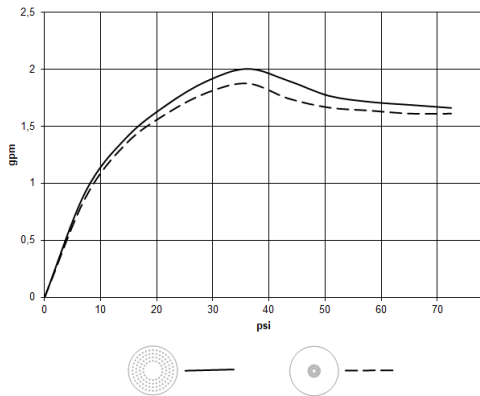

Flow rate chart

Codes & Standards

ASME A112.18.1

California Energy
Commission
(CEC)

cUPC

EPA WaterSense

Water Sense

WaterSense