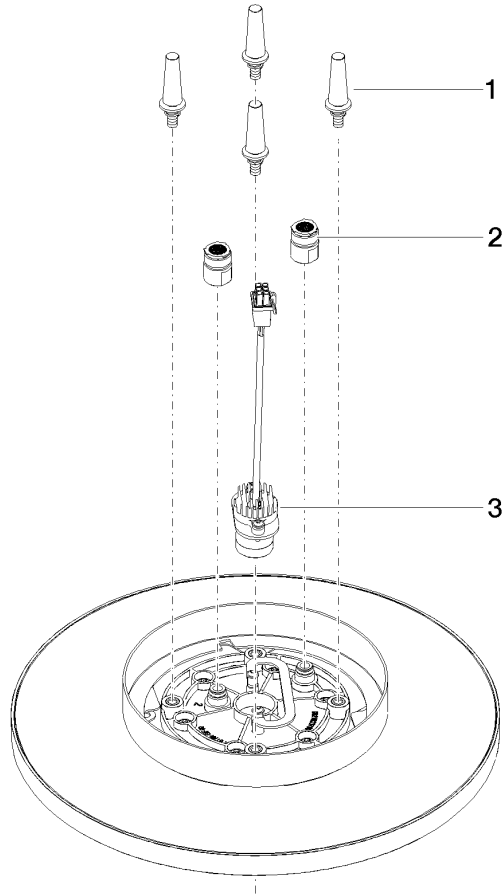

Rain shower , ceiling-mounted with light 11-3/4" - Matte Black

28 032 970 Product version from 5/1/2022

- Rain shower diameter 11-3/4"
- PURE RAIN, flow rate max. 1.8 gpm (at 3 bar)
- PURIFY RAIN, flow rate max. 1.6 gpm (at 3 bar)
- Distance between ceiling and bottom of showerhead 1-5/8"
- Descaling system

Required article

Installation rough , ceiling-mounted with light -

35 042 970-90
0010

- Max. rough in depth "
- Light switch not included
- Min. rough in depth "
- Pre-assembly kit for three-way diverter included

Water Sense

WaterSense

Rain shower , ceiling-mounted with light 11-3/4" - Matte Black

28 032 970 Product version from 5/1/2022

Certificates

IAPMO_11777

IAPMO_4976

Rain shower , ceiling-mounted with light 11-3/4" - Matte Black

28 032 970 Product version from 5/1/2022

Spare parts list

Number	Item Number	Designation	Number of units	Lead time
1	90 17 20 263 00 90	fixing set	1	2
2	90 24 03 309 02 90	connection	2	2
3	90 10 01 225 00 90	electronic accessories	1	2