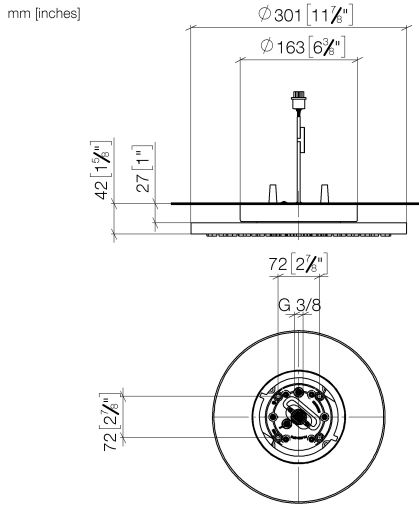

Rain shower , ceiling-mounted with light 11-3/4" - Matte Black

28 032 970 Product version from 5/1/2022