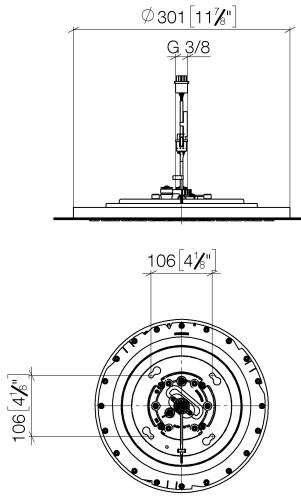

Rain shower flush mounted with light 11-3/4" - Brushed Light Gold

28 034 970 Product version from 5/1/2022

- Rain shower diameter 11-3/4"
- PURE RAIN, flow rate max. 1.8 gpm (at 3 bar)
- PURIFY RAIN, flow rate max. 1.6 gpm (at 3 bar)
- Min. rough in depth 5-3/8"
- Descaling system

Required article

Installation rough flush mounted with light - 35 034 970-90 0010

- Installation depth "
- Pre-assembly kit for three-way diverter included
- Must be provided by the customer: Zigbee Gateway!

Rain shower flush mounted with light 11-3/4" - Brushed Light Gold

28 034 970 Product version from 5/1/2022

mm [inches]

Flow rate chart

Codes & Standards

California Energy
Commission
(CEC)

Rain shower flush mounted with light 11-3/4" - Brushed Light Gold