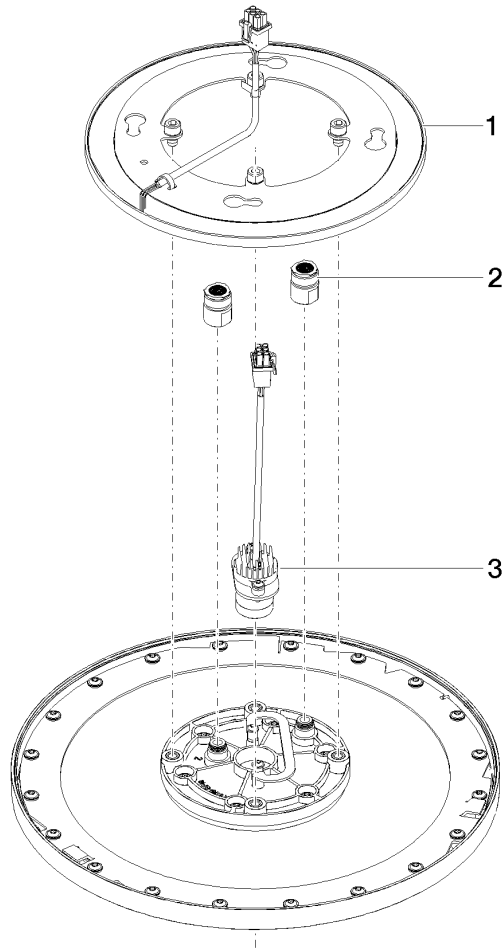

Rain shower flush mounted with light 11-3/4" - Brushed Light Gold

28 034 970 Product version from 5/1/2022

- Rain shower diameter 11-3/4"
- PURE RAIN, flow rate max. 1.8 gpm (at 3 bar)
- PURIFY RAIN, flow rate max. 1.6 gpm (at 3 bar)
- Min. rough in depth 5-3/8"
- Descaling system

Required article

Installation rough flush mounted with light - 35 034 970-90 0010

- Installation depth "
- Pre-assembly kit for three-way diverter included
- Must be provided by the customer: Zigbee Gateway!

Rain shower flush mounted with light 11-3/4" - Brushed Light Gold

28 034 970 Product version from 5/1/2022

mm [inches]

Flow rate chart

Codes & Standards

California Energy
Commission
(CEC)

Rain shower flush mounted with light 11-3/4" - Brushed Light Gold

28 034 970 Product version from 5/1/2022

Spare parts list

Number	Item Number	Designation	Number of units	Lead time
1	90 10 01 221 00 90	electronic accessories	1	2
2	90 24 03 309 02 90	connection	1	2
3	90 10 01 225 00 90	electronic accessories	1	2