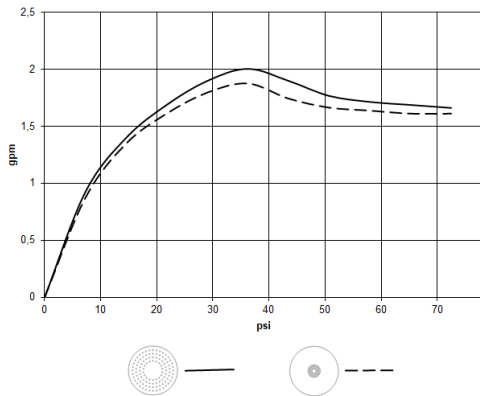

Rain shower flush mounted with light 11-3/4" - Brushed Light Gold

28 034 970 Product version from 5/1/2022

- Rain shower diameter 11-3/4"
- PURE RAIN, flow rate max. 1.8 gpm (at 3 bar)
- PURIFY RAIN, flow rate max. 1.6 gpm (at 3 bar)
- Min. rough in depth 5-3/8"
- Descaling system

Required article

Installation rough flush mounted with light - 35 034 970-90 0010

- Installation depth "
- Pre-assembly kit for three-way diverter included
- Must be provided by the customer: Zigbee Gateway!

Rain shower flush mounted with light 11-3/4" - Brushed Light Gold

28 034 970 Product version from 5/1/2022

mm [inches]

Flow rate chart

Codes & Standards

California Energy
Commission
(CEC)

Rain shower flush mounted with light 11-3/4" - Brushed Light Gold