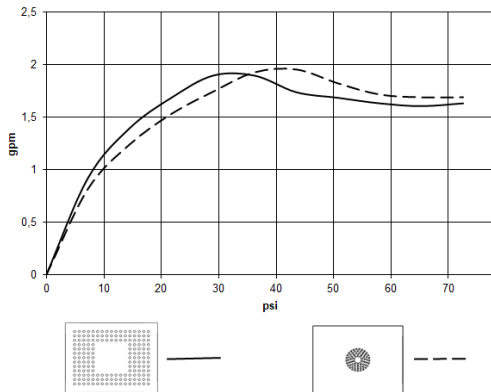

## Rain shower , ceiling-mounted with light 11-3/4" x 9-1/2" - Brushed Platinum

28 042 980 Product version from 5/1/2022

- 11-3/4" x 9-1/2" Rain showerhead
- PURE RAIN, flow rate max. 1.8 gpm (at 3 bar)
- PURIFY RAIN, flow rate max. 1.6 gpm (at 3 bar)
- Distance between ceiling and bottom of showerhead 1-5/8"
- Descaling system

#### Installation rough , ceiling-mounted with light -

35 042 970-90  
0010

- Max. rough in depth "
- Light switch not included
- Min. rough in depth "
- Pre-assembly kit for three-way diverter included

## Flow rate chart