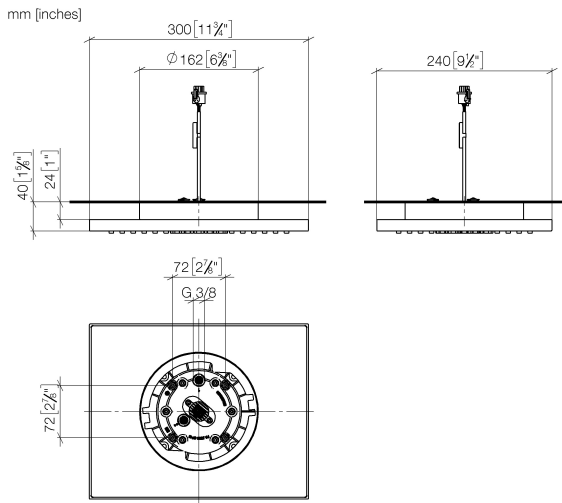

## Rain shower , ceiling-mounted with light 11-3/4" x 9-1/2" - Brushed Platinum

28 042 980 Product version from 5/1/2022

- 11-3/4" x 9-1/2" Rain showerhead
- PURE RAIN, flow rate max. 1.8 gpm (at 3 bar)
- PURIFY RAIN, flow rate max. 1.6 gpm (at 3 bar)
- Distance between ceiling and bottom of showerhead 1-5/8"
- Descaling system

#### Installation rough , ceiling-mounted with light -

35 042 970-90  
0010

- Max. rough in depth "
- Light switch not included
- Min. rough in depth "
- Pre-assembly kit for three-way diverter included

# Rain shower , ceiling-mounted with light 11-3/4" x 9-1/2" - Brushed Platinum

28 042 980 Product version from 5/1/2022