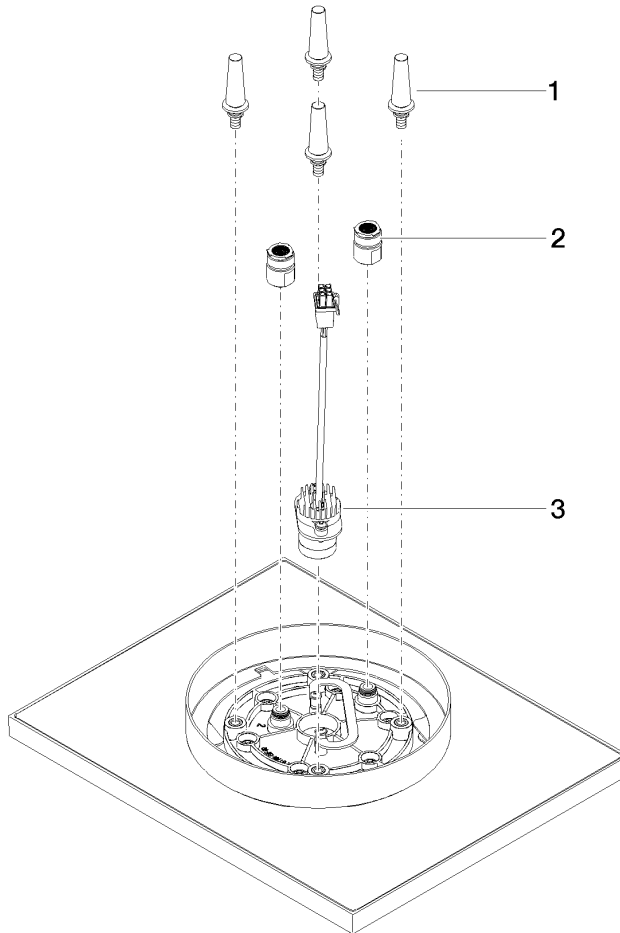

## Rain shower , ceiling-mounted with light 11-3/4" x 9-1/2" - Brushed Platinum

28 042 980 Product version from 5/1/2022

- 11-3/4" x 9-1/2" Rain showerhead
- PURE RAIN, flow rate max. 1.8 gpm (at 3 bar)
- PURIFY RAIN, flow rate max. 1.6 gpm (at 3 bar)
- Distance between ceiling and bottom of showerhead 1-5/8"
- Descaling system

# Rain shower , ceiling-mounted with light 11-3/4" x 9-1/2" - Brushed Platinum

28 042 980 Product version from 5/1/2022

## Rain shower , ceiling-mounted with light 11-3/4" x 9-1/2" - Brushed Platinum

---

28 042 980 Product version from 5/1/2022

### Certificates

---

IAPMO\_11777

IAPMO\_4976

**Rain shower , ceiling-mounted with light 11-3/4" x 9-1/2" - Brushed Platinum**

28 042 980 Product version from 5/1/2022

**Spare parts list**

Number	Item Number	Designation	Number of units	Lead time
1	90 17 20 263 00 90	fixing set	1	2
2	90 24 03 309 02 90	connection	2	2
3	90 10 01 225 00 90	electronic accessories	1	2