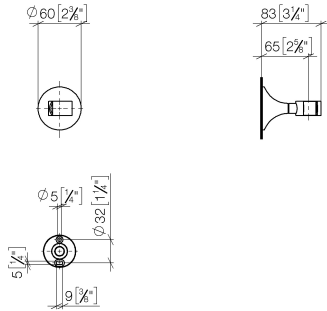

## VAIA Wall bracket - Brushed Durabronz (23kt Gold)

28 050 809 Product version from 8/29/2019

- Flange diameter 2-3/8"

	Brushed Durabronz (23kt Gold)	28 050 809-28
	Chrome	28 050 809-00
	Brushed Platinum	28 050 809-06
	Platinum	28 050 809-08
	Dark Chrome	28 050 809-19
	Brushed Bronze	28 050 809-42
	Brushed Champagne (22kt Gold)	28 050 809-46
	Champagne (22kt Gold)	28 050 809-47
	Brushed Dark Platinum	28 050 809-99

## VAIA Wall bracket - Brushed Durabronz (23kt Gold)

---

28 050 809 Product version from 8/29/2019

mm [inches]

**VAIA Wall bracket - Brushed Durabronz (23kt Gold)**

28 050 809 Product version from 8/29/2019

Parts for other finishes can be found here: [Chrome](#)

**Spare parts list**

Number	Item Number	Designation	Number of units	Lead time
1	05 30 31 025 00 90	fixing set	1	2
2	90 17 20 759 00 90	disc	1	2
3	09 14 15 022 90	ring	1	2
4	09 30 30 057 90	screw	1	2
5	09 30 11 024 90	disc	1	2
6	09 12 12 213 90	fixing cap	1	2
7	90 18 40 035 00 90	sleeve	1	2