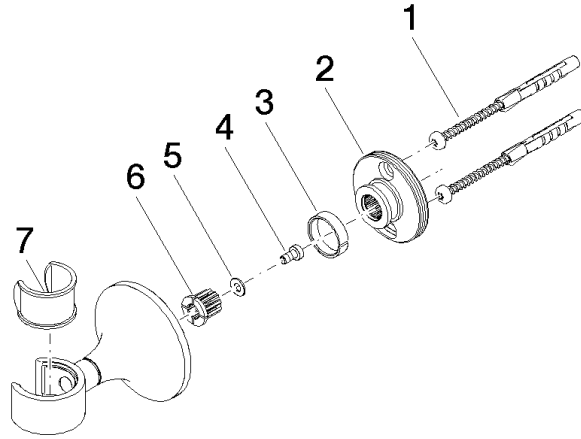

## VAIA Wall bracket - Brushed Durabronz (23kt Gold)

28 050 809 Product version from 8/29/2019

- Flange diameter 2-3/8"

	Brushed Durabronz (23kt Gold)	28 050 809-28
	Chrome	28 050 809-00
	Brushed Platinum	28 050 809-06
	Platinum	28 050 809-08
	Dark Chrome	28 050 809-19
	Brushed Bronze	28 050 809-42
	Brushed Champagne (22kt Gold)	28 050 809-46
	Champagne (22kt Gold)	28 050 809-47
	Brushed Dark Platinum	28 050 809-99

## VAIA Wall bracket - Brushed Durabronz (23kt Gold)

---

28 050 809 Product version from 8/29/2019

mm [inches]

**VAIA Wall bracket - Brushed Durabronz (23kt Gold)**

28 050 809 Product version from 8/29/2019

Parts for other finishes can be found here: [Chrome](#)

**Spare parts list**

Number	Item Number	Designation	Number of units	Lead time
1	05 30 31 025 00 90	fixing set	1	2
2	90 17 20 759 00 90	disc	1	2
3	09 14 15 022 90	ring	1	2
4	09 30 30 057 90	screw	1	2
5	09 30 11 024 90	disc	1	2
6	09 12 12 213 90	fixing cap	1	2
7	90 18 40 035 00 90	sleeve	1	2