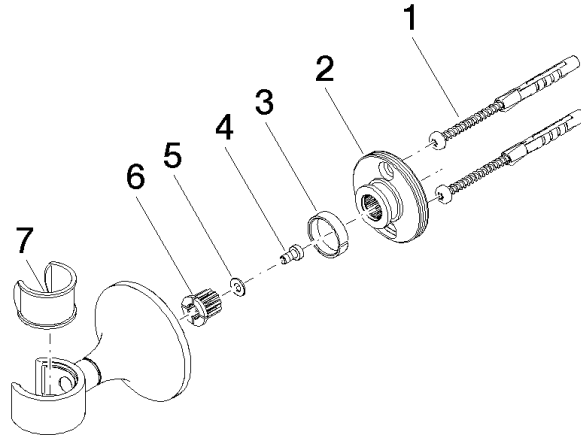

VAIA Wall bracket - Brushed Champagne (22kt Gold)

28 050 809 Product version from 8/29/2019

- Flange diameter 2-3/8"

	Brushed Champagne (22kt Gold)	28 050 809-46
	Chrome	28 050 809-00
	Brushed Platinum	28 050 809-06
	Platinum	28 050 809-08
	Dark Chrome	28 050 809-19
	Brushed Durabronze (23kt Gold)	28 050 809-28
	Brushed Bronze	28 050 809-42
	Champagne (22kt Gold)	28 050 809-47
	Brushed Dark Platinum	28 050 809-99

VAIA Wall bracket - Brushed Champagne (22kt Gold)

28 050 809 Product version from 8/29/2019

mm [inches]

VAIA Wall bracket - Brushed Champagne (22kt Gold)

28 050 809 Product version from 8/29/2019

Parts for other finishes can be found here: [Chrome](#)

Spare parts list

Number	Item Number	Designation	Number of units	Lead time
1	05 30 31 025 00 90	fixing set	1	2
2	90 17 20 759 00 90	disc	1	2
3	09 14 15 022 90	ring	1	2
4	09 30 30 057 90	screw	1	2
5	09 30 11 024 90	disc	1	2
6	09 12 12 213 90	fixing cap	1	2
7	90 18 40 035 00 90	sleeve	1	2