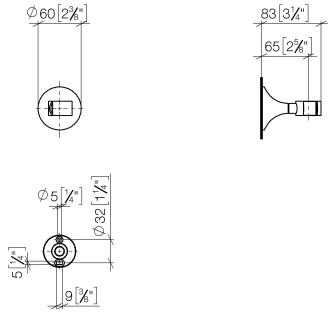

VAIA Wall bracket - Brushed Champagne (22kt Gold)

28 050 809 Product version from 8/29/2019

- Flange diameter 2-3/8"

	Brushed Champagne (22kt Gold)	28 050 809-46
	Chrome	28 050 809-00
	Brushed Platinum	28 050 809-06
	Platinum	28 050 809-08
	Dark Chrome	28 050 809-19
	Brushed Durabronze (23kt Gold)	28 050 809-28
	Brushed Bronze	28 050 809-42
	Champagne (22kt Gold)	28 050 809-47
	Brushed Dark Platinum	28 050 809-99

VAIA Wall bracket - Brushed Champagne (22kt Gold)

28 050 809 Product version from 8/29/2019

mm [inches]

VAIA Wall bracket - Brushed Champagne (22kt Gold)

28 050 809 Product version from 8/29/2019

Parts for other finishes can be found here: [Chrome](#)

Spare parts list

Number	Item Number	Designation	Number of units	Lead time
1	05 30 31 025 00 90	fixing set	1	2
2	90 17 20 759 00 90	disc	1	2
3	09 14 15 022 90	ring	1	2
4	09 30 30 057 90	screw	1	2
5	09 30 11 024 90	disc	1	2
6	09 12 12 213 90	fixing cap	1	2
7	90 18 40 035 00 90	sleeve	1	2