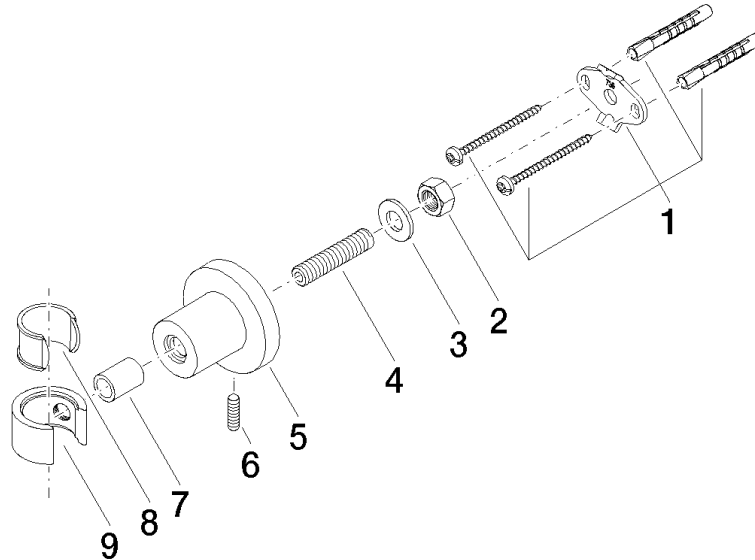

TARA Wall bracket - Brushed Champagne (22kt Gold)

28 050 892 Product version from 4/1/2024

- Flange diameter 2-1/8"

	Brushed Champagne (22kt Gold)	28 050 892-46
	Chrome	28 050 892-00
	Brushed Platinum	28 050 892-06
	Platinum	28 050 892-08
	Dark Chrome	28 050 892-19
	Brushed Light Gold	28 050 892-27
	Brushed Durabrass (23kt Gold)	28 050 892-28
	Matte Black	28 050 892-33
	Brushed Bronze	28 050 892-42
	Champagne (22kt Gold)	28 050 892-47
	Cyprum	28 050 892-49
	Brushed Chrome	28 050 892-93
	Brushed Dark Platinum	28 050 892-99

TARA Wall bracket - Brushed Champagne (22kt Gold)

28 050 892 Product version from 4/1/2024

mm [inches]

TARA Wall bracket - Brushed Champagne (22kt Gold)

28 050 892 Product version from 4/1/2024

Parts for other finishes can be found here: [Chrome](#)

Spare parts list

Number	Item Number	Designation	Number of units	Lead time
1	05 17 20 739 00 90	fixing set	1	2
2	09 23 10 026 90	nut	1	2
3	09 30 11 046 90	disc	1	2
4	08 18 50 586 90	screw	1	2
5	08 17 89 505-46	holder	1	30
6	04 31 11 113 00 90	pin	1	2
7	08 17 20 624-46	holder	1	30
8	90 18 40 035 00 90	sleeve	1	2
9	09 17 20 014-46	holder	1	30