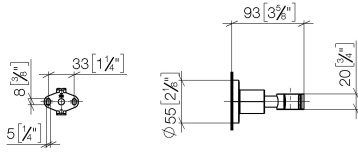

TARA Wall bracket - Brushed Champagne (22kt Gold)

28 050 892 Product version from 4/1/2024

- Flange diameter 2-1/8"

	Brushed Champagne (22kt Gold)	28 050 892-46
	Chrome	28 050 892-00
	Brushed Platinum	28 050 892-06
	Platinum	28 050 892-08
	Dark Chrome	28 050 892-19
	Brushed Light Gold	28 050 892-27
	Brushed Durabrass (23kt Gold)	28 050 892-28
	Matte Black	28 050 892-33
	Brushed Bronze	28 050 892-42
	Champagne (22kt Gold)	28 050 892-47
	Cyprum	28 050 892-49
	Brushed Chrome	28 050 892-93
	Brushed Dark Platinum	28 050 892-99

TARA Wall bracket - Brushed Champagne (22kt Gold)

28 050 892 Product version from 4/1/2024

mm [inches]

TARA Wall bracket - Brushed Champagne (22kt Gold)

28 050 892 Product version from 4/1/2024

Parts for other finishes can be found here: [Chrome](#)

Spare parts list

Number	Item Number	Designation	Number of units	Lead time
1	05 17 20 739 00 90	fixing set	1	2
2	09 23 10 026 90	nut	1	2
3	09 30 11 046 90	disc	1	2
4	08 18 50 586 90	screw	1	2
5	08 17 89 505-46	holder	1	30
6	04 31 11 113 00 90	pin	1	2
7	08 17 20 624-46	holder	1	30
8	90 18 40 035 00 90	sleeve	1	2
9	09 17 20 014-46	holder	1	30