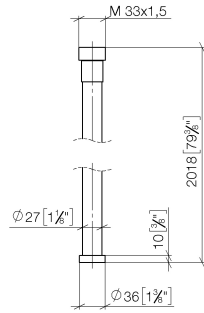

**WATER TUBE Kneipp hose white 78-3/4" - Chrome**

28 285 979

- Hose nozzle with sleeve
- With holding ring

	Chrome	28 285 979-00
	Brushed Platinum	28 285 979-06
	Platinum	28 285 979-08
	Dark Chrome	28 285 979-19
	Brushed Durabronze (23kt Gold)	28 285 979-28
	Matte Black	28 285 979-33
	Brushed Champagne (22kt Gold)	28 285 979-46
	Champagne (22kt Gold)	28 285 979-47
	Brushed Chrome	28 285 979-93
	Brushed Dark Platinum	28 285 979-99

# WATER TUBE Kneipp hose white 78-3/4" - Chrome

28 285 979

mm [inches]

## Flow rate chart

**WATER TUBE Kneipp hose white 78-3/4" - Chrome**

28 285 979

**Spare parts list**

Number	Item Number	Designation	Number of units	Lead time
1	09 14 20 003 90	seal	1	2
2	09 28 10 116-12	ring	1	30