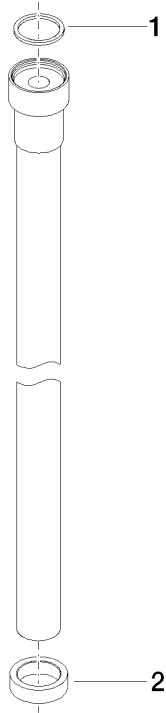

**WATER TUBE Kneipp hose white 78-3/4" - Chrome**

28 285 979

- Hose nozzle with sleeve
- With holding ring

	Chrome	28 285 979-00
	Brushed Platinum	28 285 979-06
	Platinum	28 285 979-08
	Dark Chrome	28 285 979-19
	Brushed Durabronze (23kt Gold)	28 285 979-28
	Matte Black	28 285 979-33
	Brushed Champagne (22kt Gold)	28 285 979-46
	Champagne (22kt Gold)	28 285 979-47
	Brushed Chrome	28 285 979-93
	Brushed Dark Platinum	28 285 979-99

# WATER TUBE Kneipp hose white 78-3/4" - Chrome

28 285 979

mm [inches]

## Flow rate chart

**WATER TUBE Kneipp hose white 78-3/4" - Chrome**

28 285 979

**Spare parts list**

Number	Item Number	Designation	Number of units	Lead time
1	09 14 20 003 90	seal	1	2
2	09 28 10 116-12	ring	1	30