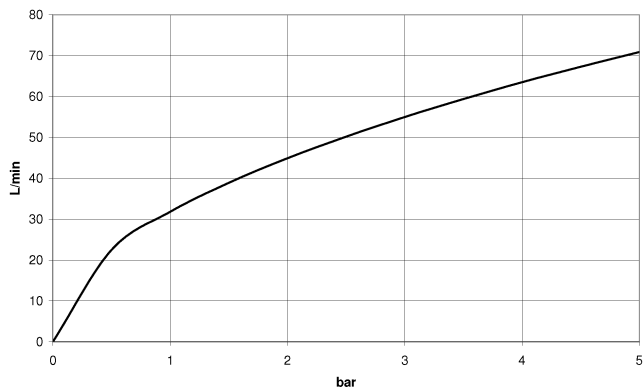

**WATER TUBE Kneipp hose white 78-3/4" - Chrome**

28 285 979

- Hose nozzle with sleeve
- With holding ring

	Chrome	28 285 979-00
	Brushed Platinum	28 285 979-06
	Platinum	28 285 979-08
	Dark Chrome	28 285 979-19
	Brushed Durabronze (23kt Gold)	28 285 979-28
	Matte Black	28 285 979-33
	Brushed Champagne (22kt Gold)	28 285 979-46
	Champagne (22kt Gold)	28 285 979-47
	Brushed Chrome	28 285 979-93
	Brushed Dark Platinum	28 285 979-99

# WATER TUBE Kneipp hose white 78-3/4" - Chrome

28 285 979

mm [inches]

## Flow rate chart

**WATER TUBE Kneipp hose white 78-3/4" - Chrome**

28 285 979

**Spare parts list**

Number	Item Number	Designation	Number of units	Lead time
1	09 14 20 003 90	seal	1	2
2	09 28 10 116-12	ring	1	30