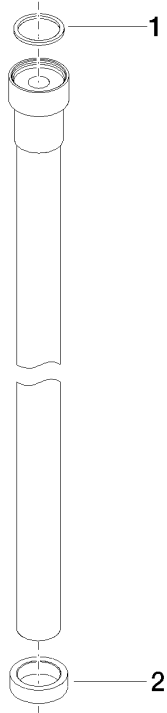

**WATER TUBE Kneipp hose white 78-3/4" - Brushed Platinum**

---

28 285 979

- Hose nozzle with sleeve
- With holding ring

	Brushed Platinum	28 285 979-06
	Chrome	28 285 979-00
	Platinum	28 285 979-08
	Dark Chrome	28 285 979-19
	Brushed Durabronze (23kt Gold)	28 285 979-28
	Matte Black	28 285 979-33
	Brushed Champagne (22kt Gold)	28 285 979-46
	Champagne (22kt Gold)	28 285 979-47
	Brushed Chrome	28 285 979-93
	Brushed Dark Platinum	28 285 979-99

# WATER TUBE Kneipp hose white 78-3/4" - Brushed Platinum

28 285 979

mm [inches]

## Flow rate chart

**WATER TUBE Kneipp hose white 78-3/4" - Brushed Platinum**

28 285 979

Parts for other finishes can be found here: [Chrome](#)

**Spare parts list**

Number	Item Number	Designation	Number of units	Lead time
1	09 14 20 003 90	seal	1	2
2	09 28 10 116-12	ring	1	30