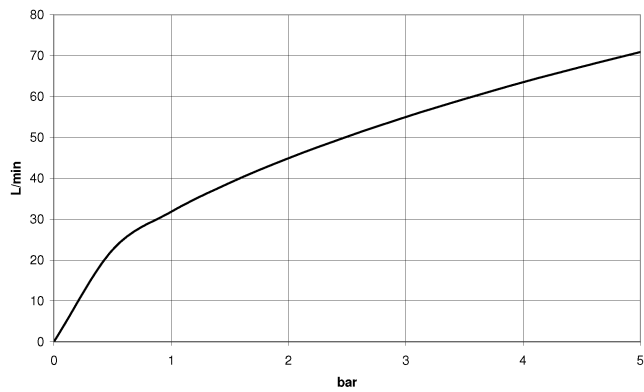

**WATER TUBE Kneipp hose white 78-3/4" - Brushed Platinum**

---

28 285 979

- Hose nozzle with sleeve
- With holding ring

	Brushed Platinum	28 285 979-06
	Chrome	28 285 979-00
	Platinum	28 285 979-08
	Dark Chrome	28 285 979-19
	Brushed Durabronze (23kt Gold)	28 285 979-28
	Matte Black	28 285 979-33
	Brushed Champagne (22kt Gold)	28 285 979-46
	Champagne (22kt Gold)	28 285 979-47
	Brushed Chrome	28 285 979-93
	Brushed Dark Platinum	28 285 979-99

# WATER TUBE Kneipp hose white 78-3/4" - Brushed Platinum

28 285 979

mm [inches]

## Flow rate chart

**WATER TUBE Kneipp hose white 78-3/4" - Brushed Platinum**

28 285 979

Parts for other finishes can be found here: [Chrome](#)

**Spare parts list**

Number	Item Number	Designation	Number of units	Lead time
1	09 14 20 003 90	seal	1	2
2	09 28 10 116-12	ring	1	30