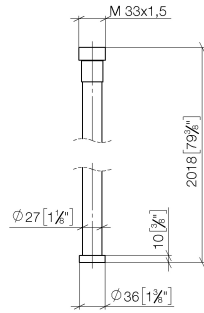

**WATER TUBE Kneipp hose white 78-3/4" - Brushed Platinum**

---

28 285 979

- Hose nozzle with sleeve
- With holding ring

	Brushed Platinum	28 285 979-06
	Chrome	28 285 979-00
	Platinum	28 285 979-08
	Dark Chrome	28 285 979-19
	Brushed Durabronze (23kt Gold)	28 285 979-28
	Matte Black	28 285 979-33
	Brushed Champagne (22kt Gold)	28 285 979-46
	Champagne (22kt Gold)	28 285 979-47
	Brushed Chrome	28 285 979-93
	Brushed Dark Platinum	28 285 979-99

# WATER TUBE Kneipp hose white 78-3/4" - Brushed Platinum

28 285 979

mm [inches]

## Flow rate chart

**WATER TUBE Kneipp hose white 78-3/4" - Brushed Platinum**

28 285 979

Parts for other finishes can be found here: [Chrome](#)

**Spare parts list**

Number	Item Number	Designation	Number of units	Lead time
1	09 14 20 003 90	seal	1	2
2	09 28 10 116-12	ring	1	30