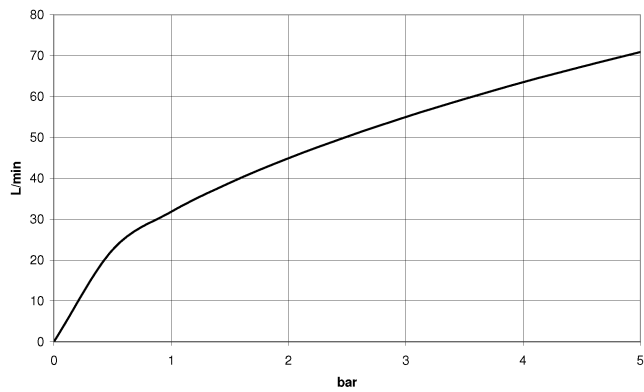

WATER TUBE Kneipp hose black 78-3/4" - Brushed Platinum

28 286 979

- Hose nozzle with sleeve
- With holding ring

	Brushed Platinum	28 286 979-06
	Chrome	28 286 979-00
	Platinum	28 286 979-08
	Dark Chrome	28 286 979-19
	Brushed Durabronze (23kt Gold)	28 286 979-28
	Matte Black	28 286 979-33
	Brushed Champagne (22kt Gold)	28 286 979-46
	Champagne (22kt Gold)	28 286 979-47
	Brushed Chrome	28 286 979-93
	Brushed Dark Platinum	28 286 979-99

WATER TUBE Kneipp hose black 78-3/4" - Brushed Platinum

28 286 979

mm [inches]

Flow rate chart

WATER TUBE Kneipp hose black 78-3/4" - Brushed Platinum

28 286 979

Parts for other finishes can be found here: [Chrome](#)