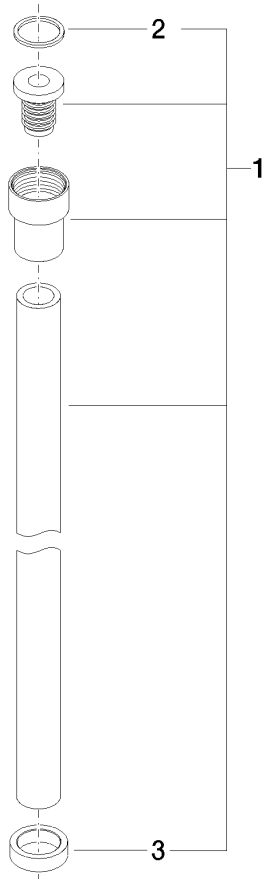

WATER TUBE Kneipp hose black 78-3/4" - Brushed Platinum

28 286 979

- Hose nozzle with sleeve
- With holding ring

	Brushed Platinum	28 286 979-06
	Chrome	28 286 979-00
	Platinum	28 286 979-08
	Dark Chrome	28 286 979-19
	Brushed Durabronze (23kt Gold)	28 286 979-28
	Matte Black	28 286 979-33
	Brushed Champagne (22kt Gold)	28 286 979-46
	Champagne (22kt Gold)	28 286 979-47
	Brushed Chrome	28 286 979-93
	Brushed Dark Platinum	28 286 979-99

WATER TUBE Kneipp hose black 78-3/4" - Brushed Platinum

28 286 979

mm [inches]

Flow rate chart

WATER TUBE Kneipp hose black 78-3/4" - Brushed Platinum

28 286 979

Parts for other finishes can be found here: [Chrome](#)

Spare parts list

Number	Item Number	Designation	Number of units	Lead time
2	09 14 20 003 90	seal	1	2
3	09 28 10 116-13	ring	1	30