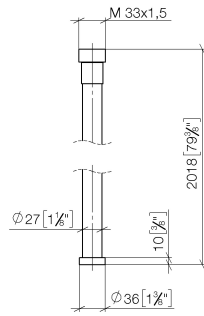

WATER TUBE Kneipp hose black 78-3/4" - Brushed Platinum

28 286 979

- Hose nozzle with sleeve
- With holding ring

	Brushed Platinum	28 286 979-06
	Chrome	28 286 979-00
	Platinum	28 286 979-08
	Dark Chrome	28 286 979-19
	Brushed Durabronze (23kt Gold)	28 286 979-28
	Matte Black	28 286 979-33
	Brushed Champagne (22kt Gold)	28 286 979-46
	Champagne (22kt Gold)	28 286 979-47
	Brushed Chrome	28 286 979-93
	Brushed Dark Platinum	28 286 979-99

WATER TUBE Kneipp hose black 78-3/4" - Brushed Platinum

28 286 979

mm [inches]

Flow rate chart

WATER TUBE Kneipp hose black 78-3/4" - Brushed Platinum

28 286 979

Parts for other finishes can be found here: [Chrome](#)

Spare parts list

Number	Item Number	Designation	Number of units	Lead time
2	09 14 20 003 90	seal	1	2
3	09 28 10 116-13	ring	1	30