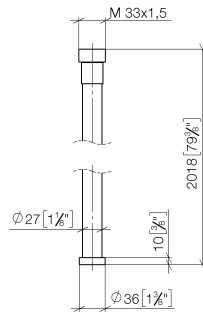

WATER TUBE Kneipp hose black 78-3/4" - Brushed Durabross (23kt Gold)

28 286 979

- Hose nozzle with sleeve
- With holding ring

	Brushed Durabross (23kt Gold)	28 286 979-28
	Chrome	28 286 979-00
	Brushed Platinum	28 286 979-06
	Platinum	28 286 979-08
	Dark Chrome	28 286 979-19
	Matte Black	28 286 979-33
	Brushed Champagne (22kt Gold)	28 286 979-46
	Champagne (22kt Gold)	28 286 979-47
	Brushed Chrome	28 286 979-93
	Brushed Dark Platinum	28 286 979-99

**WATER TUBE Kneipp hose black 78-3/4" - Brushed Durabronz (23kt Gold)**

28 286 979

mm [inches]

**Flow rate chart**

**WATER TUBE Kneipp hose black 78-3/4" - Brushed Durabronz (23kt Gold)**

28 286 979

Parts for other finishes can be found here: [Chrome](#)

**Spare parts list**

Number	Item Number	Designation	Number of units	Lead time
2	09 14 20 003 90	seal	1	2
3	09 28 10 116-13	ring	1	30