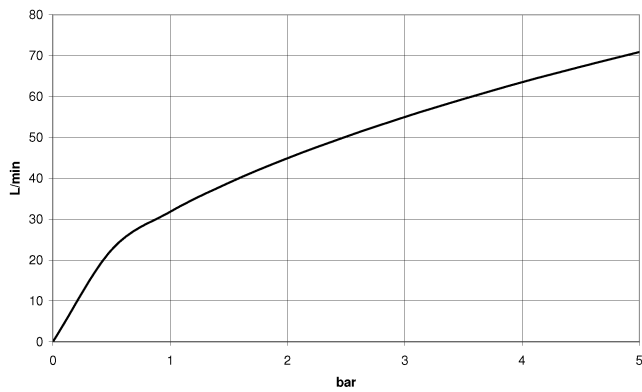

WATER TUBE Kneipp hose black 78-3/4" - Brushed Durabross (23kt Gold)

28 286 979

- Hose nozzle with sleeve
- With holding ring

	Brushed Durabross (23kt Gold)	28 286 979-28
	Chrome	28 286 979-00
	Brushed Platinum	28 286 979-06
	Platinum	28 286 979-08
	Dark Chrome	28 286 979-19
	Matte Black	28 286 979-33
	Brushed Champagne (22kt Gold)	28 286 979-46
	Champagne (22kt Gold)	28 286 979-47
	Brushed Chrome	28 286 979-93
	Brushed Dark Platinum	28 286 979-99

**WATER TUBE Kneipp hose black 78-3/4" - Brushed Durabronz (23kt Gold)**

28 286 979

mm [inches]

**Flow rate chart**

**WATER TUBE Kneipp hose black 78-3/4" - Brushed Durabronz (23kt Gold)**

28 286 979

Parts for other finishes can be found here: [Chrome](#)