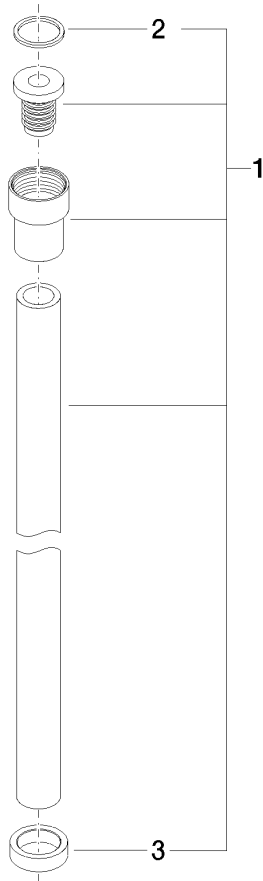

WATER TUBE Kneipp hose black 78-3/4" - Brushed Durabross (23kt Gold)

28 286 979

- Hose nozzle with sleeve
- With holding ring

	Brushed Durabross (23kt Gold)	28 286 979-28
	Chrome	28 286 979-00
	Brushed Platinum	28 286 979-06
	Platinum	28 286 979-08
	Dark Chrome	28 286 979-19
	Matte Black	28 286 979-33
	Brushed Champagne (22kt Gold)	28 286 979-46
	Champagne (22kt Gold)	28 286 979-47
	Brushed Chrome	28 286 979-93
	Brushed Dark Platinum	28 286 979-99

**WATER TUBE Kneipp hose black 78-3/4" - Brushed Durabronz (23kt Gold)**

28 286 979

mm [inches]

**Flow rate chart**

**WATER TUBE Kneipp hose black 78-3/4" - Brushed Durabronz (23kt Gold)**

28 286 979

Parts for other finishes can be found here: [Chrome](#)

**Spare parts list**

Number	Item Number	Designation	Number of units	Lead time
2	09 14 20 003 90	seal	1	2
3	09 28 10 116-13	ring	1	30