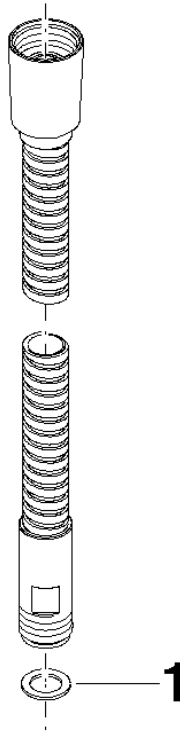

## Metal shower hose 1/2" x 3/8" x 68-7/8" - Chrome

28 322 970 Product version from 4/1/2024

	Chrome	28 322 970-00
	Brushed Platinum	28 322 970-06
	Platinum	28 322 970-08
	Durabress (23kt Gold)	28 322 970-09
	Dark Brass matte	28 322 970-16
	Dark Chrome	28 322 970-19
	Light gold	28 322 970-26
	Brushed Light Gold	28 322 970-27
	Brushed Durabress (23kt Gold)	28 322 970-28
	Matte Black	28 322 970-33
	Brushed Bronze	28 322 970-42
	Brushed Champagne (22kt Gold)	28 322 970-46
	Champagne (22kt Gold)	28 322 970-47
	Brushed Chrome	28 322 970-93
	Brushed Dark Platinum	28 322 970-99

## Metal shower hose 1/2" x 3/8" x 68-7/8" - Chrome

---

28 322 970 Product version from 4/1/2024

## Metal shower hose 1/2" x 3/8" x 68-7/8" - Chrome

28 322 970 Product version from 4/1/2024

Parts for other  
finishes can be found  
here: Brushed  
Platinum