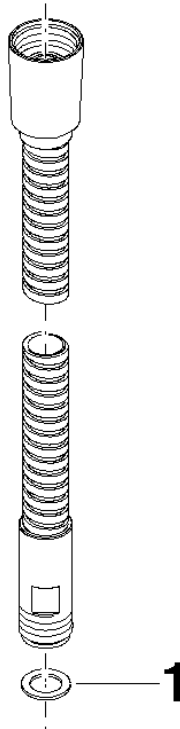

Metal shower hose 1/2" x 3/8" x 68-7/8" - Brushed Bronze

28 322 970 Product version from 4/1/2024

	Brushed Bronze	28 322 970-42
	Chrome	28 322 970-00
	Brushed Platinum	28 322 970-06
	Platinum	28 322 970-08
	Durabronze (23kt Gold)	28 322 970-09
	Dark Brass matte	28 322 970-16
	Dark Chrome	28 322 970-19
	Light gold	28 322 970-26
	Brushed Light Gold	28 322 970-27
	Brushed Durabronze (23kt Gold)	28 322 970-28
	Matte Black	28 322 970-33
	Brushed Champagne (22kt Gold)	28 322 970-46
	Champagne (22kt Gold)	28 322 970-47
	Brushed Chrome	28 322 970-93
	Brushed Dark Platinum	28 322 970-99

Metal shower hose 1/2" x 3/8" x 68-7/8" - Brushed Bronze

28 322 970 Product version from 4/1/2024

Metal shower hose 1/2" x 3/8" x 68-7/8" - Brushed Bronze

28 322 970 Product version from 4/1/2024

Metal shower hose 1/2" x 3/8" x 68-7/8" - Brushed Bronze

28 322 970 Product version from 4/1/2024

Parts for other finishes can be found here: [Chrome](#)

Spare parts list

Number	Item Number	Designation	Number of units	Lead time
1	90 14 20 026 00 90	seal	1	2