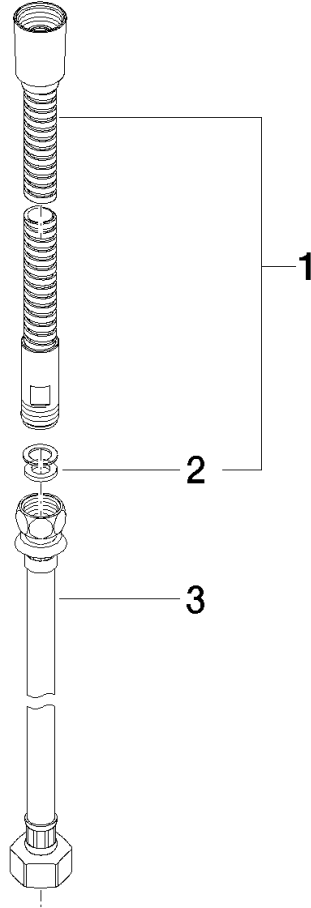

## Metal shower hose two-piece 1/2" x 3/8" x 88-5/8" - Chrome

28 323 970 Product version from 10/1/2023

	Chrome	28 323 970-00
	Brushed Platinum	28 323 970-06
	Platinum	28 323 970-08
	Durabross (23kt Gold)	28 323 970-09
	Dark Chrome	28 323 970-19
	Light gold	28 323 970-26
	Brushed Light Gold	28 323 970-27
	Brushed Durabross (23kt Gold)	28 323 970-28
	Matte Black	28 323 970-33
	Brushed Bronze	28 323 970-42
	Brushed Champagne (22kt Gold)	28 323 970-46
	Champagne (22kt Gold)	28 323 970-47
	Brushed Chrome	28 323 970-93
	Brushed Dark Platinum	28 323 970-99

## Metal shower hose two-piece 1/2" x 3/8" x 88-5/8" - Chrome

---

28 323 970 Product version from 10/1/2023

## Metal shower hose two-piece 1/2" x 3/8" x 88-5/8" - Chrome

---

28 323 970 Product version from 10/1/2023

**Metal shower hose two-piece 1/2" x 3/8" x 88-5/8" - Chrome**

28 323 970 Product version from 10/1/2023

Parts for other finishes can be found here: Brushed Platinum

**Spare parts list**

Number	Item Number	Designation	Number of units	Lead time
1	28 322 970-00	Metal shower hose 1/2" x 3/8" x 68-7/8" - Chrome	1	2
2	90 14 20 026 00 90	seal	1	2
3	12 505 970 90	Flexible supply line 1/2" x 3/8" x 19-5/8" -	1	2