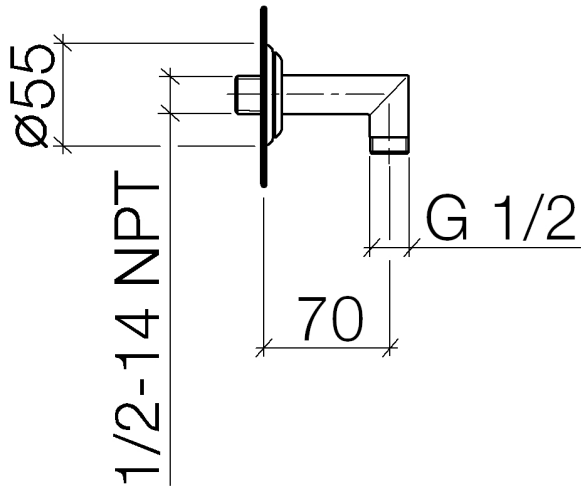

MADISON Wall elbow - Brushed Platinum

28 450 410 Product version from 7/6/2018

- 1/2" Shower outlet
- Flange diameter 2-1/8"
- 1/2" connection

	Brushed Platinum	28 450 410-06 0010
	Chrome	28 450 410-00 0010
	Platinum	28 450 410-08 0010
	Durabress (23kt Gold)	28 450 410-09 0010
	Brushed Durabress (23kt Gold)	28 450 410-28 0010
	Brushed Dark Platinum	28 450 410-99 0010

MADISON Wall elbow - Brushed Platinum

28 450 410 Product version from 7/6/2018

MADISON Wall elbow - Brushed Platinum

28 450 410 Product version from 7/6/2018

Parts for other finishes can be found here: [Chrome](#)

Spare parts list

Number	Item Number	Designation	Number of units	Lead time
1	09 27 35 003-06	rosette	1	10
2	90 14 10 026 00 90	seal	1	2
3	09 11 03 021-06	connection	1	10
4	90 23 01 141 00 90	back-flow preventer	1	2