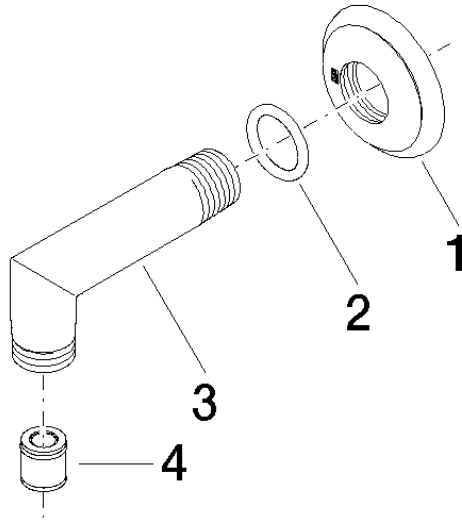

MADISON Wall elbow - Brushed Platinum

28 450 410 Product version from 7/6/2018

- 1/2" Shower outlet
- Flange diameter 2-1/8"
- 1/2" connection

	Brushed Platinum	28 450 410-06 0010
	Chrome	28 450 410-00 0010
	Platinum	28 450 410-08 0010
	Durabress (23kt Gold)	28 450 410-09 0010
	Brushed Durabress (23kt Gold)	28 450 410-28 0010
	Brushed Dark Platinum	28 450 410-99 0010

MADISON Wall elbow - Brushed Platinum

28 450 410 Product version from 7/6/2018

MADISON Wall elbow - Brushed Platinum

28 450 410 Product version from 7/6/2018

Parts for other finishes can be found here: [Chrome](#)

Spare parts list

Number	Item Number	Designation	Number of units	Lead time
1	09 27 35 003-06	rosette	1	10
2	90 14 10 026 00 90	seal	1	2
3	09 11 03 021-06	connection	1	10
4	90 23 01 141 00 90	back-flow preventer	1	2