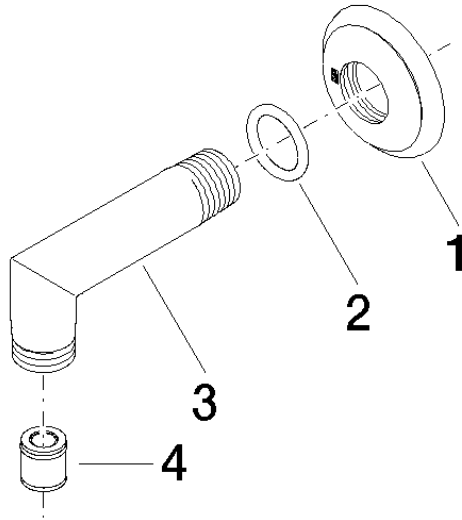

## MADISON Wall elbow - Durabross (23kt Gold)

28 450 410 Product version from 7/6/2018

- 1/2" Shower outlet
- Flange diameter 2-1/8"
- 1/2" connection

	Durabross (23kt Gold)	28 450 410-09 0010
	Chrome	28 450 410-00 0010
	Brushed Platinum	28 450 410-06 0010
	Platinum	28 450 410-08 0010
	Brushed Durabross (23kt Gold)	28 450 410-28 0010
	Brushed Dark Platinum	28 450 410-99 0010

MADISON Wall elbow - Durabronz (23kt Gold)

---

28 450 410 Product version from 7/6/2018

**MADISON Wall elbow - Durabronz (23kt Gold)**

28 450 410 Product version from 7/6/2018

Parts for other finishes can be found here: [Chrome](#)

**Spare parts list**

Number	Item Number	Designation	Number of units	Lead time
1	09 27 35 003-09	rosette	1	40
2	90 14 10 026 00 90	seal	1	2
3	09 11 03 021-09	connection	1	40
4	90 23 01 141 00 90	back-flow preventer	1	2