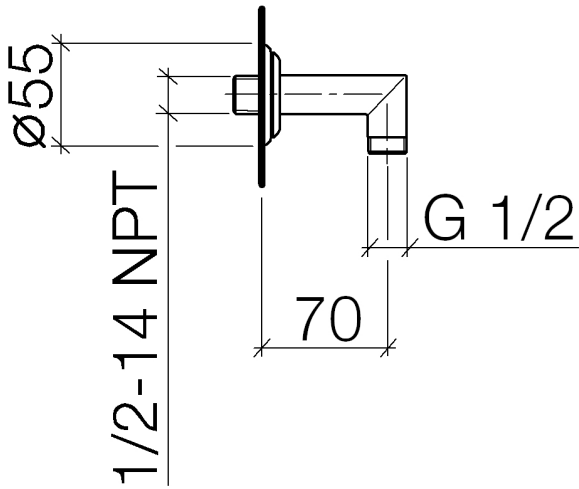

## MADISON Wall elbow - Durabross (23kt Gold)

28 450 410 Product version from 7/6/2018

- 1/2" Shower outlet
- Flange diameter 2-1/8"
- 1/2" connection

	Durabross (23kt Gold)	28 450 410-09 0010
	Chrome	28 450 410-00 0010
	Brushed Platinum	28 450 410-06 0010
	Platinum	28 450 410-08 0010
	Brushed Durabross (23kt Gold)	28 450 410-28 0010
	Brushed Dark Platinum	28 450 410-99 0010

MADISON Wall elbow - Durabronz (23kt Gold)

---

28 450 410 Product version from 7/6/2018

**MADISON Wall elbow - Durabronz (23kt Gold)**

28 450 410 Product version from 7/6/2018

Parts for other finishes can be found here: [Chrome](#)

**Spare parts list**

Number	Item Number	Designation	Number of units	Lead time
1	09 27 35 003-09	rosette	1	40
2	90 14 10 026 00 90	seal	1	2
3	09 11 03 021-09	connection	1	40
4	90 23 01 141 00 90	back-flow preventer	1	2