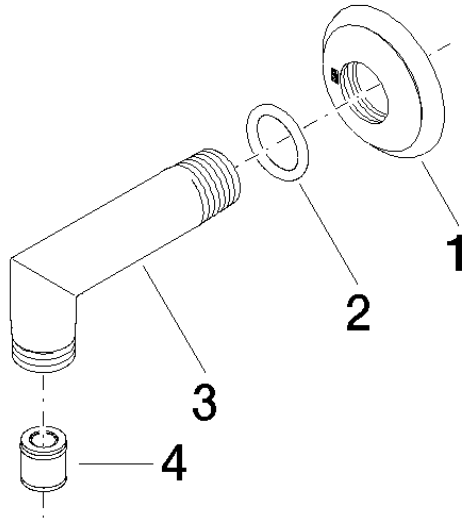

## MADISON Wall elbow - Brushed Durabross (23kt Gold)

28 450 410 Product version from 7/6/2018

- 1/2" Shower outlet
- Flange diameter 2-1/8"
- 1/2" connection

	Brushed Durabross (23kt Gold)	28 450 410-28 0010
	Chrome	28 450 410-00 0010
	Brushed Platinum	28 450 410-06 0010
	Platinum	28 450 410-08 0010
	Durabross (23kt Gold)	28 450 410-09 0010
	Brushed Dark Platinum	28 450 410-99 0010

MADISON Wall elbow - Brushed Durabronz (23kt Gold)

---

28 450 410 Product version from 7/6/2018

**MADISON Wall elbow - Brushed Durabrass (23kt Gold)**

28 450 410 Product version from 7/6/2018

Parts for other finishes can be found here: [Chrome](#)

**Spare parts list**

Number	Item Number	Designation	Number of units	Lead time
1	09 27 35 003-28	rosette	1	60
2	90 14 10 026 00 90	seal	1	2
3	09 11 03 021-28	connection	1	20
4	90 23 01 141 00 90	back-flow preventer	1	2