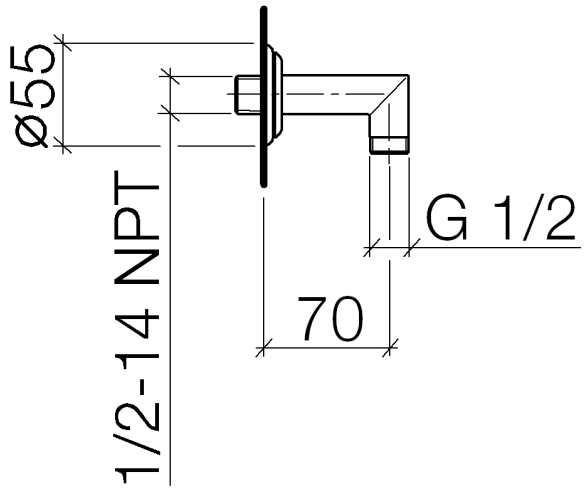

## MADISON Wall elbow - Brushed Durabross (23kt Gold)

28 450 410 Product version from 7/6/2018

- 1/2" Shower outlet
- Flange diameter 2-1/8"
- 1/2" connection

	Brushed Durabross (23kt Gold)	28 450 410-28 0010
	Chrome	28 450 410-00 0010
	Brushed Platinum	28 450 410-06 0010
	Platinum	28 450 410-08 0010
	Durabross (23kt Gold)	28 450 410-09 0010
	Brushed Dark Platinum	28 450 410-99 0010

MADISON Wall elbow - Brushed Durabronz (23kt Gold)

---

28 450 410 Product version from 7/6/2018

**MADISON Wall elbow - Brushed Durabrass (23kt Gold)**

28 450 410 Product version from 7/6/2018

Parts for other finishes can be found here: [Chrome](#)

**Spare parts list**

Number	Item Number	Designation	Number of units	Lead time
1	09 27 35 003-28	rosette	1	60
2	90 14 10 026 00 90	seal	1	2
3	09 11 03 021-28	connection	1	20
4	90 23 01 141 00 90	back-flow preventer	1	2