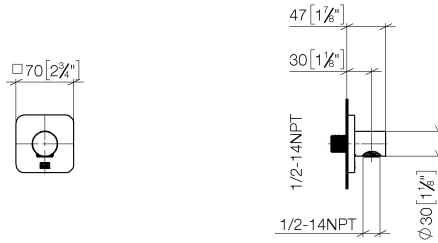

DORNBRAUCH YARRE Wall elbow - Chrome

28 450 832 Product version from 1/1/2023

- 3/8" Shower outlet
- Flange 2-3/8" x 2-3/8"
- 1/2" connection
- Flange 2-3/8" x 2-3/8"

Internal backflow preventer.

	Chrome	28 450 832-00 0010
	Soft Black	28 450 832-69 0010

DORNBRACHT YARRE Wall elbow - Chrome

28 450 832 Product version from 1/1/2023

mm [inches]

Codes & Standards

ASME A112.18.1 cUPC

Certificates

IAPMO_4976

DORNBACHT YARRE Wall elbow - Chrome

28 450 832 Product version from 1/1/2023

Parts for other
finishes can be found
here: [Soft Black](#)

Spare parts list

Number	Item Number	Designation	Number of units	Lead time
1	90 27 83 020 00-00	rosette	1	2