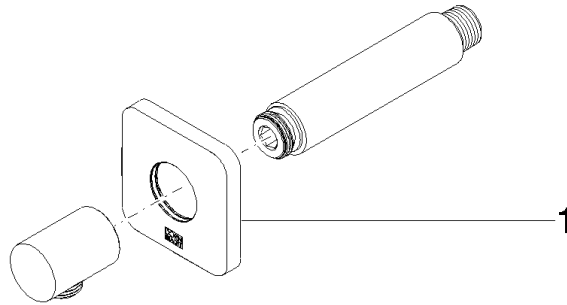

DORNBRAUCH YARRE Wall elbow - Chrome

28 450 832 Product version from 1/1/2023

- 3/8" Shower outlet
- Flange 2-3/8" x 2-3/8"
- 1/2" connection
- Flange 2-3/8" x 2-3/8"

Internal backflow preventer.

	Chrome	28 450 832-00 0010
	Soft Black	28 450 832-69 0010

DORNBRACHT YARRE Wall elbow - Chrome

28 450 832 Product version from 1/1/2023

mm [inches]

Codes & Standards

ASME A112.18.1 cUPC

Certificates

IAPMO_4976

DORNBACHT YARRE Wall elbow - Chrome

28 450 832 Product version from 1/1/2023

Parts for other
finishes can be found
here: [Soft Black](#)

Spare parts list

Number	Item Number	Designation	Number of units	Lead time
1	90 27 83 020 00-00	rosette	1	2