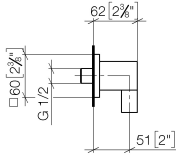

Wall elbow - Matte Black

28 450 980 Product version from 3/2/2021

- 3/8" Shower outlet
 - Flange 2-3/8" x 2-3/8"
 - 1/2" connection
- Internal backflow preventer.**

Internal backflow preventer.

	Matte Black	28 450 980-33
	Chrome	28 450 980-00
	Brushed Platinum	28 450 980-06
	Platinum	28 450 980-08
	Durabronze (23kt Gold)	28 450 980-09
	Dark Chrome	28 450 980-19
	Light gold	28 450 980-26
	Brushed Light Gold	28 450 980-27
	Brushed Durabronze (23kt Gold)	28 450 980-28
	Brushed Bronze	28 450 980-42
	Brushed Champagne (22kt Gold)	28 450 980-46
	Champagne (22kt Gold)	28 450 980-47
	Cyprum	28 450 980-49
	Brushed Chrome	28 450 980-93
	Brushed Dark Platinum	28 450 980-99

Required article

Rough-in adapter - 35 080 970-90
0010

Wall elbow - Matte Black

28 450 980 Product version from 3/2/2021

mm [inches]

Flow rate chart

Codes & Standards

ASME A112.18.1

cUPC

EN 1717

Scottish Water
Byelaws

UK Water Supply
Regulations

Wall elbow - Matte Black

28 450 980 Product version from 3/2/2021

Certificates

Belgaqua_22_280_2 WRAS_2310

WRAS_1807

IAPMO_4976

Wall elbow - Matte Black

28 450 980 Product version from 3/2/2021

Spare parts list

Number	Item Number	Designation	Number of units	Lead time
1	09 16 01 014 90	ring	1	2
2	90 23 01 141 00 90	back-flow preventer	1	2
3	09 24 03 116 20 90	nipple	1	2
4	09 14 10 008 90	seal	1	2
5	09 14 10 142 90	seal	1	2
6	09 30 30 054 90	screw	1	2
7	09 31 11 026 90	pin	1	2
8	09 27 82 006-33	rosette	1	30
9	09 11 03 046-33	connection	1	30
10	09 31 11 005 90	pin	1	2
11	90 14 10 077 00 90	seal	1	2
12	09 24 03 107 20 90	nipple	1	2
13	90 21 02 069 00-33	cover	1	30