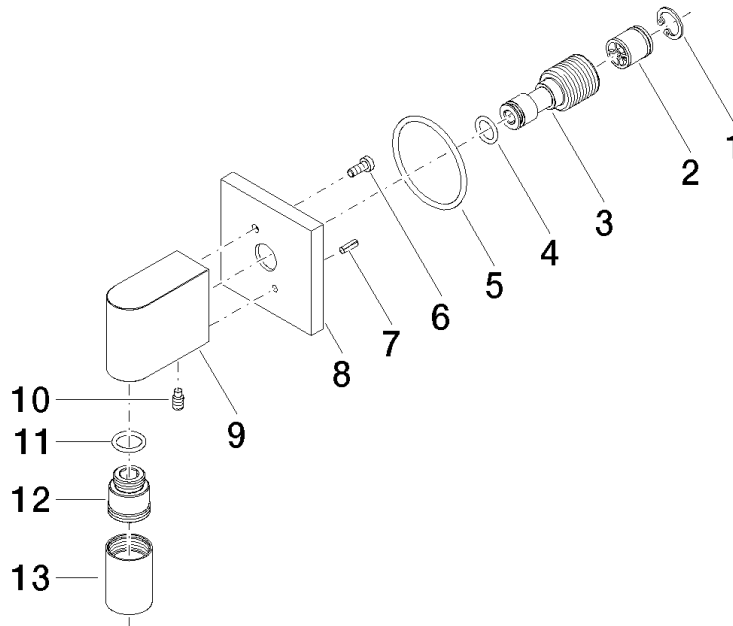

Wall elbow - Matte Black

28 450 980 Product version from 3/2/2021

- 3/8" Shower outlet
 - Flange 2-3/8" x 2-3/8"
 - 1/2" connection
- Internal backflow preventer.**

Internal backflow preventer.

	Matte Black	28 450 980-33
	Chrome	28 450 980-00
	Brushed Platinum	28 450 980-06
	Platinum	28 450 980-08
	Durabronze (23kt Gold)	28 450 980-09
	Dark Chrome	28 450 980-19
	Light gold	28 450 980-26
	Brushed Light Gold	28 450 980-27
	Brushed Durabronze (23kt Gold)	28 450 980-28
	Brushed Bronze	28 450 980-42
	Brushed Champagne (22kt Gold)	28 450 980-46
	Champagne (22kt Gold)	28 450 980-47
	Cyprum	28 450 980-49
	Brushed Chrome	28 450 980-93
	Brushed Dark Platinum	28 450 980-99

Required article

Rough-in adapter - 35 080 970-90
0010

Wall elbow - Matte Black

28 450 980 Product version from 3/2/2021

mm [inches]

Flow rate chart

Codes & Standards

ASME A112.18.1

cUPC

EN 1717

Scottish Water
Byelaws

UK Water Supply
Regulations

Wall elbow - Matte Black

28 450 980 Product version from 3/2/2021

Certificates

Belgaqua_22_280_2 WRAS_2310

WRAS_1807

IAPMO_4976

Wall elbow - Matte Black

28 450 980 Product version from 3/2/2021

Spare parts list

Number	Item Number	Designation	Number of units	Lead time
1	09 16 01 014 90	ring	1	2
2	90 23 01 141 00 90	back-flow preventer	1	2
3	09 24 03 116 20 90	nipple	1	2
4	09 14 10 008 90	seal	1	2
5	09 14 10 142 90	seal	1	2
6	09 30 30 054 90	screw	1	2
7	09 31 11 026 90	pin	1	2
8	09 27 82 006-33	rosette	1	30
9	09 11 03 046-33	connection	1	30
10	09 31 11 005 90	pin	1	2
11	90 14 10 077 00 90	seal	1	2
12	09 24 03 107 20 90	nipple	1	2
13	90 21 02 069 00-33	cover	1	30