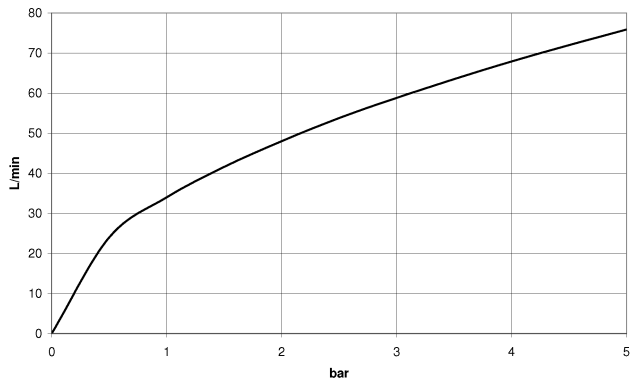

Wall elbow - Matte Black

28 450 980 Product version from 3/2/2021

- 3/8" Shower outlet
 - Flange 2-3/8" x 2-3/8"
 - 1/2" connection
- Internal backflow preventer.**

Internal backflow preventer.

	Matte Black	28 450 980-33
	Chrome	28 450 980-00
	Brushed Platinum	28 450 980-06
	Platinum	28 450 980-08
	Durabronze (23kt Gold)	28 450 980-09
	Dark Chrome	28 450 980-19
	Light gold	28 450 980-26
	Brushed Light Gold	28 450 980-27
	Brushed Durabronze (23kt Gold)	28 450 980-28
	Brushed Bronze	28 450 980-42
	Brushed Champagne (22kt Gold)	28 450 980-46
	Champagne (22kt Gold)	28 450 980-47
	Cyprum	28 450 980-49
	Brushed Chrome	28 450 980-93
	Brushed Dark Platinum	28 450 980-99

Required article

Rough-in adapter - 35 080 970-90
0010

Wall elbow - Matte Black

28 450 980 Product version from 3/2/2021

mm [inches]

Flow rate chart

Codes & Standards

ASME A112.18.1