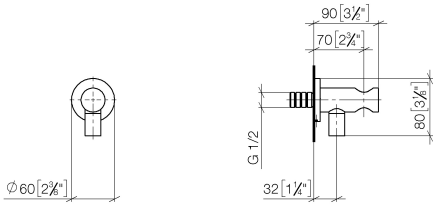

## Wall elbow with integrated wall bracket - Light gold

28 490 660 Product version from 10/1/2023

- 3/8" Shower outlet
  - Flange diameter 2-3/8"
  - 1/2" connection
- Internal backflow preventer.**

Internal backflow preventer.

## Wall elbow with integrated wall bracket - Light gold

28 490 660 Product version from 10/1/2023

mm [inches]