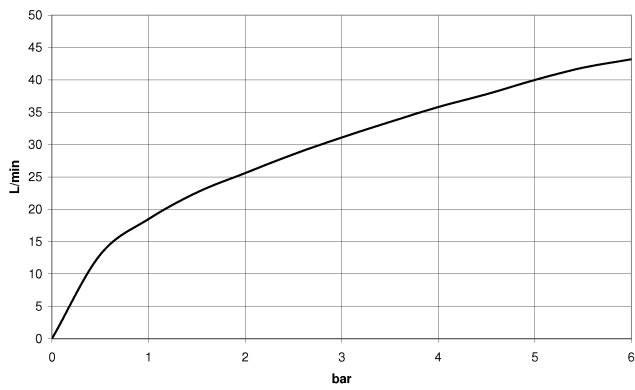

## Wall elbow with integrated wall bracket - Light gold

28 490 660 Product version from 10/1/2023

- 3/8" Shower outlet
  - Flange diameter 2-3/8"
  - 1/2" connection
- Internal backflow preventer.**

Internal backflow preventer.

## Wall elbow with integrated wall bracket - Light gold

28 490 660 Product version from 10/1/2023

mm [inches]

### Flow rate chart