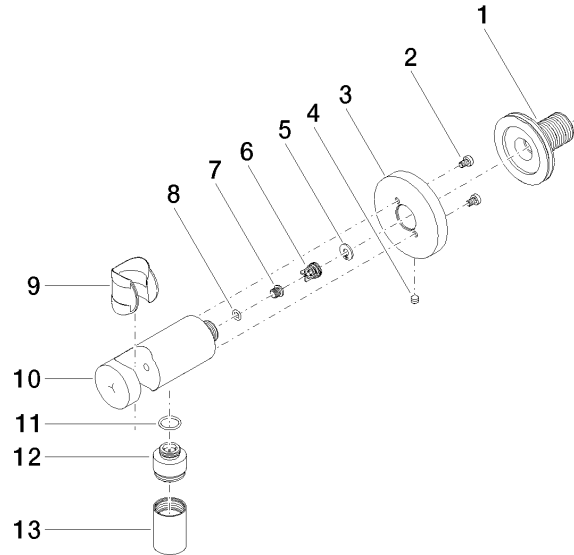

## Wall elbow with integrated wall bracket - Light gold

---

28 490 660 Product version from 10/1/2023

## Wall elbow with integrated wall bracket - Light gold

28 490 660 Product version from 10/1/2023

### Spare parts list

Number	Item Number	Designation	Number of units	Lead time
1	90 24 03 280 00 90	nipple	1	2
2	09 30 30 037 90	screw	2	2
3	09 27 66 001-26	rosette	1	60
4	09 31 11 112 90	pin	1	60
5	09 16 01 023 90	ring	1	2
6	09 23 01 131 90	back-flow preventer	1	2
7	09 30 30 113 20 90	screw	1	2
8	09 14 10 001 90	seal	1	2
9	09 18 40 216 90	sleeve	1	2
10	09 11 03 124-26	connection	1	60
11	09 14 10 213 90	seal	1	2
12	09 24 03 279-26	nipple	1	60
13	90 21 02 069 00-26	cover	1	30