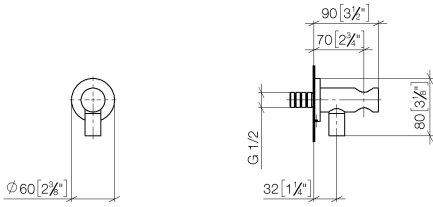

## Wall elbow with integrated wall bracket - Brushed Light Gold

28 490 660 Product version from 10/1/2023

- 3/8" Shower outlet
  - Flange diameter 2-3/8"
  - 1/2" connection
- Internal backflow preventer.**
- Internal backflow preventer.

## Wall elbow with integrated wall bracket - Brushed Light Gold

28 490 660 Product version from 10/1/2023

mm [inches]