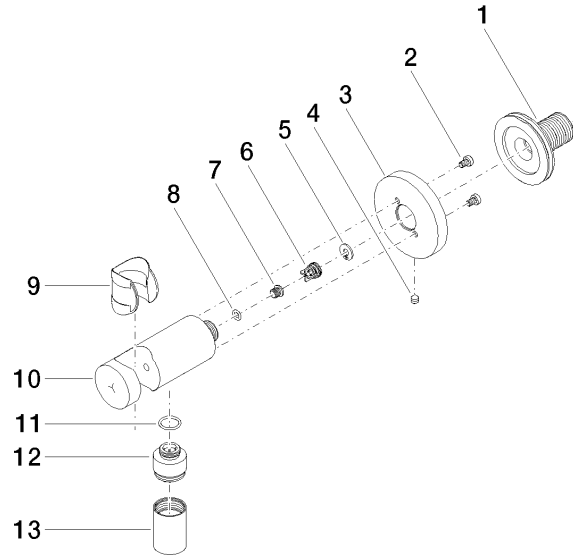

## Wall elbow with integrated wall bracket - Brushed Light Gold

---

28 490 660 Product version from 10/1/2023

### Certificates

---

Belgaqua\_21-024-2

**Wall elbow with integrated wall bracket - Brushed Light Gold**

28 490 660 Product version from 10/1/2023

**Spare parts list**

Number	Item Number	Designation	Number of units	Lead time
1	90 24 03 280 00 90	nipple	1	2
2	09 30 30 037 90	screw	2	2
3	09 27 66 001-27	rosette	1	30
4	09 31 11 112 90	pin	1	60
5	09 16 01 023 90	ring	1	2
6	09 23 01 131 90	back-flow preventer	1	2
7	09 30 30 113 20 90	screw	1	2
8	09 14 10 001 90	seal	1	2
9	09 18 40 216 90	sleeve	1	2
10	09 11 03 124-27	connection	1	60
11	09 14 10 213 90	seal	1	2
12	09 24 03 279-27	nipple	1	60
13	90 21 02 069 00-27	cover	1	30