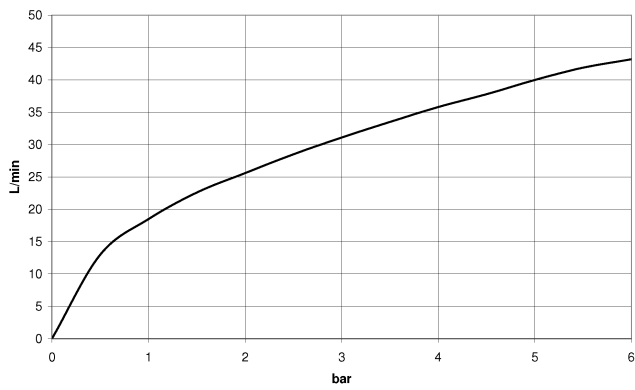

## Wall elbow with integrated wall bracket - Brushed Light Gold

28 490 660 Product version from 10/1/2023

- 3/8" Shower outlet
  - Flange diameter 2-3/8"
  - 1/2" connection
- Internal backflow preventer.**
- Internal backflow preventer.

## Wall elbow with integrated wall bracket - Brushed Light Gold

28 490 660 Product version from 10/1/2023

mm [inches]

### Flow rate chart