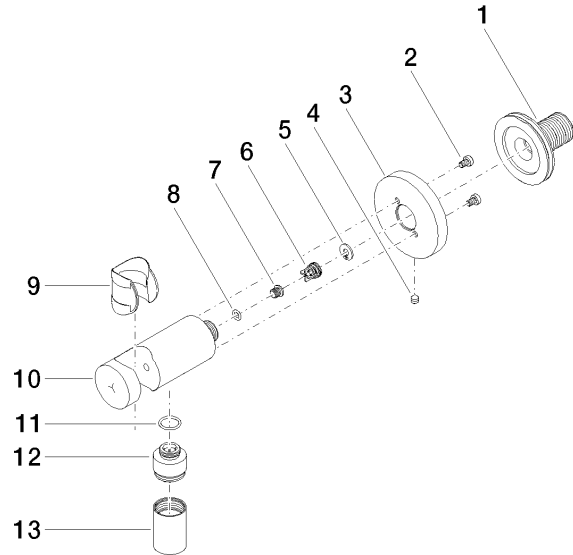

## Wall elbow with integrated wall bracket - Brushed Champagne (22kt Gold)

---

28 490 660 Product version from 10/1/2023

## Wall elbow with integrated wall bracket - Brushed Champagne (22kt Gold)

28 490 660 Product version from 10/1/2023

Parts for other finishes can be found here: [Chrome](#)

### Spare parts list

Number	Item Number	Designation	Number of units	Lead time
1	90 24 03 280 00 90	nipple	1	2
2	09 30 30 037 90	screw	2	2
3	09 27 66 001-46	rosette	1	30
4	09 31 11 112 90	pin	1	60
5	09 16 01 023 90	ring	1	2
6	09 23 01 131 90	back-flow preventer	1	2
7	09 30 30 113 20 90	screw	1	2
8	09 14 10 001 90	seal	1	2
9	09 18 40 216 90	sleeve	1	2
10	09 11 03 124-46	connection	1	30
11	09 14 10 213 90	seal	1	2
12	09 24 03 279-46	nipple	1	30
13	90 21 02 069 00-46	cover	1	30