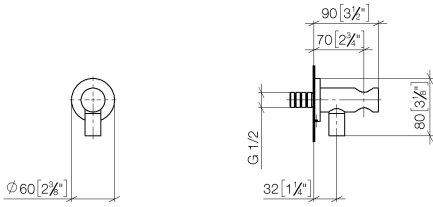

## Wall elbow with integrated wall bracket - Brushed Champagne (22kt Gold)

28 490 660 Product version from 10/1/2023

- 3/8" Shower outlet
- Flange diameter 2-3/8"
- 1/2" connection

Internal backflow preventer.

## Wall elbow with integrated wall bracket - Brushed Champagne (22kt Gold)

28 490 660 Product version from 10/1/2023

mm [inches]