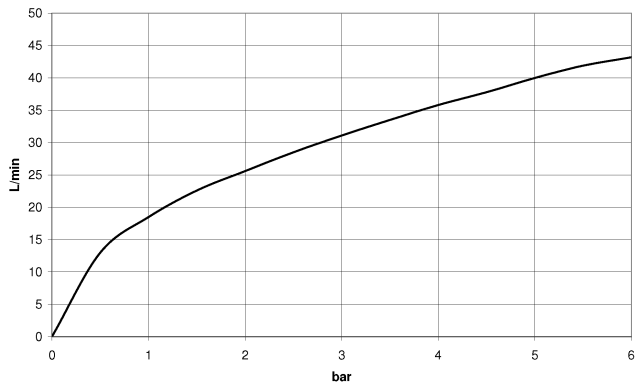

## Wall elbow with integrated wall bracket - Brushed Champagne (22kt Gold)

28 490 660 Product version from 10/1/2023

- 3/8" Shower outlet
- Flange diameter 2-3/8"
- 1/2" connection

Internal backflow preventer.

## Wall elbow with integrated wall bracket - Brushed Champagne (22kt Gold)

28 490 660 Product version from 10/1/2023

mm [inches]

### Flow rate chart