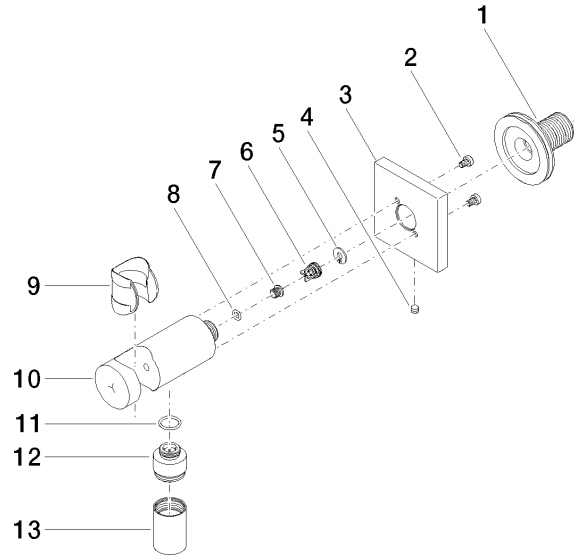

Wall elbow with integrated wall bracket - Chrome

28 490 970 Product version from 6/1/2024

- 3/8" Shower outlet
 - Flange 2-3/8" x 2-3/8"
 - 1/2" connection
- Internal backflow preventer.**

Internal backflow preventer.

Required article

Rough-in adapter -

35 080 970-90
0010

Wall elbow with integrated wall bracket - Chrome

28 490 970 Product version from 6/1/2024

mm [inches]

Codes & Standards

EN 1717

Scottish Water
Byelaws

UK Water Supply
Regulations

Certificates

Belgaqua_21-024-2 WRAS_1912

Wall elbow with integrated wall bracket - Chrome

28 490 970 Product version from 6/1/2024

Spare parts list

Number	Item Number	Designation	Number of units	Lead time
1	90 24 03 280 00 90	nipple	1	2
2	09 30 30 037 90	screw	2	2
3	09 27 97 043-00	rosette	1	10
4	09 31 11 112 90	pin	1	60
5	09 16 01 023 90	ring	1	2
6	09 23 01 131 90	back-flow preventer	1	2
7	09 30 30 113 20 90	screw	1	2
8	09 14 10 001 90	seal	1	2
9	09 18 40 216 90	sleeve	1	2
10	09 11 03 124-00	connection	1	10
11	09 14 10 213 90	seal	1	2
12	09 24 03 279-00	nipple	1	10
13	90 21 02 069 00-00	cover	1	10