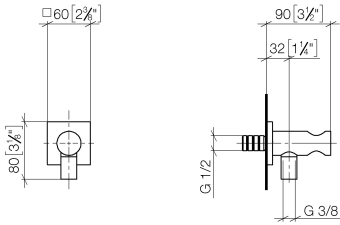

Wall elbow with integrated wall bracket - Chrome

28 490 970 Product version from 6/1/2024

- 3/8" Shower outlet
 - Flange 2-3/8" x 2-3/8"
 - 1/2" connection
- Internal backflow preventer.**

Internal backflow preventer.

Required article

Rough-in adapter -

35 080 970-90
0010

Wall elbow with integrated wall bracket - Chrome

28 490 970 Product version from 6/1/2024

mm [inches]

Codes & Standards

EN 1717

Scottish Water
Byelaws

UK Water Supply
Regulations

Certificates

Belgaqua_21-024-2 WRAS_1912

Wall elbow with integrated wall bracket - Chrome

28 490 970 Product version from 6/1/2024

Spare parts list

Number	Item Number	Designation	Number of units	Lead time
1	90 24 03 280 00 90	nipple	1	2
2	09 30 30 037 90	screw	2	2
3	09 27 97 043-00	rosette	1	10
4	09 31 11 112 90	pin	1	60
5	09 16 01 023 90	ring	1	2
6	09 23 01 131 90	back-flow preventer	1	2
7	09 30 30 113 20 90	screw	1	2
8	09 14 10 001 90	seal	1	2
9	09 18 40 216 90	sleeve	1	2
10	09 11 03 124-00	connection	1	10
11	09 14 10 213 90	seal	1	2
12	09 24 03 279-00	nipple	1	10
13	90 21 02 069 00-00	cover	1	10