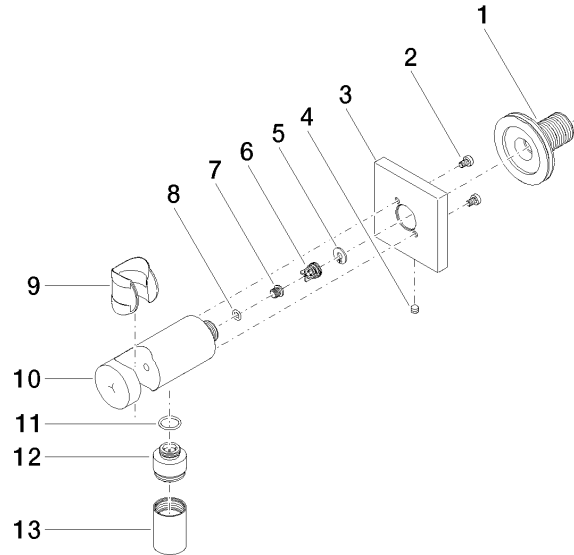

Wall elbow with integrated wall bracket - Platinum

28 490 970 Product version from 6/1/2024

- 3/8" Shower outlet
 - Flange 2-3/8" x 2-3/8"
 - 1/2" connection
- Internal backflow preventer.**

Internal backflow preventer.

Required article

Rough-in adapter -

35 080 970-90
0010

Wall elbow with integrated wall bracket - Platinum

28 490 970 Product version from 6/1/2024

mm [inches]

Codes & Standards

EN 1717

Scottish Water
Byelaws

UK Water Supply
Regulations

Certificates

Belgaqua_21-024-2 WRAS_1912

Wall elbow with integrated wall bracket - Platinum

28 490 970 Product version from 6/1/2024

Spare parts list

Number	Item Number	Designation	Number of units	Lead time
1	90 24 03 280 00 90	nipple	1	2
2	09 30 30 037 90	screw	2	2
3	09 27 97 043-08	rosette	1	40
4	09 31 11 112 90	pin	1	60
5	09 16 01 023 90	ring	1	2
6	09 23 01 131 90	back-flow preventer	1	2
7	09 30 30 113 20 90	screw	1	2
8	09 14 10 001 90	seal	1	2
9	09 18 40 216 90	sleeve	1	2
10	09 11 03 124-08	connection	1	40
11	09 14 10 213 90	seal	1	2
12	09 24 03 279-08	nipple	1	40
13	90 21 02 069 00-08	cover	1	40