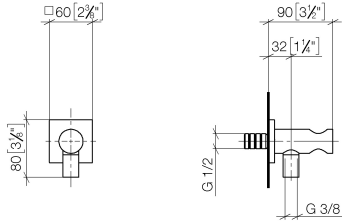

Wall elbow with integrated wall bracket - Platinum

28 490 970 Product version from 6/1/2024

- 3/8" Shower outlet
 - Flange 2-3/8" x 2-3/8"
 - 1/2" connection
- Internal backflow preventer.**

Internal backflow preventer.

Required article

Rough-in adapter -

35 080 970-90
0010

Wall elbow with integrated wall bracket - Platinum

28 490 970 Product version from 6/1/2024

mm [inches]

Codes & Standards

EN 1717

Scottish Water
Byelaws

UK Water Supply
Regulations

Certificates

Belgaqua_21-024-2 WRAS_1912

Wall elbow with integrated wall bracket - Platinum

28 490 970 Product version from 6/1/2024

Spare parts list

Number	Item Number	Designation	Number of units	Lead time
1	90 24 03 280 00 90	nipple	1	2
2	09 30 30 037 90	screw	2	2
3	09 27 97 043-08	rosette	1	40
4	09 31 11 112 90	pin	1	60
5	09 16 01 023 90	ring	1	2
6	09 23 01 131 90	back-flow preventer	1	2
7	09 30 30 113 20 90	screw	1	2
8	09 14 10 001 90	seal	1	2
9	09 18 40 216 90	sleeve	1	2
10	09 11 03 124-08	connection	1	40
11	09 14 10 213 90	seal	1	2
12	09 24 03 279-08	nipple	1	40
13	90 21 02 069 00-08	cover	1	40