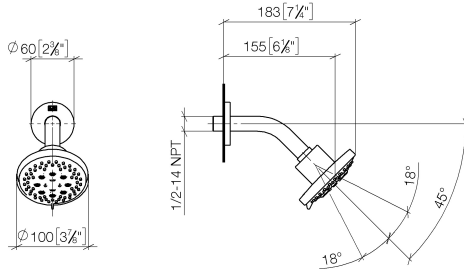

## Showerhead - Light gold

28 505 979 Product version from 10/1/2023

- 6-1/8" Projection
- swivels 18°
- 3-way or 5-way adjustable: PURIFY RAIN, COMPACT SOFT FLOW, COMPACT AQUAPRESSURE FLOW, flow rate max. 1.8 gpm (at 3 bar)
- Descaling system
- Ø 3-7/8"
- Flange diameter 2-3/8"
- 1/2" connection
- Function from: 1.6 gpm
- This product can help a building meet the requirements of Green Building Rating Systems, e.g. LEED®, BREEAM®, DGNB

## Showerhead - Light gold

28 505 979 Product version from 10/1/2023

mm [inches]

## Showerhead - Light gold

28 505 979 Product version from 10/1/2023

Parts for other finishes can be found here: [Chrome](#)

### Spare parts list

Number	Item Number	Designation	Number of units	Lead time
1	09 27 22 045-26	rosette	1	60
2	90 14 10 026 00 90	seal	1	2
3	09 11 03 011-26	connection	1	60
4	90 14 20 002 00 90	seal	1	2
5	09 11 01 191-26	cover	1	60
6	90 12 05 055 01-26	shower	1	30