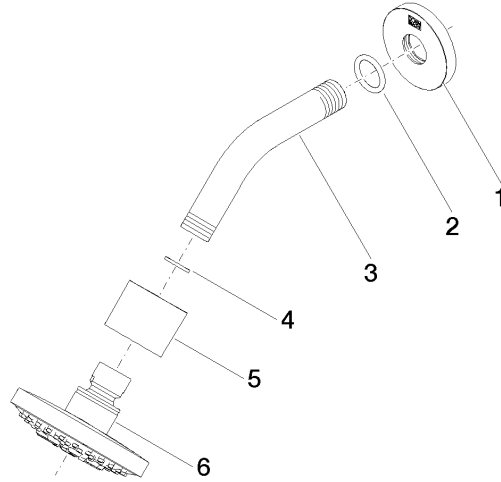

## Showerhead - Light gold

28 505 979 Product version from 10/1/2023

mm [inches]

## Flow rate chart

## Showerhead - Light gold

28 505 979 Product version from 10/1/2023

Parts for other finishes can be found here: [Chrome](#)

### Spare parts list

Number	Item Number	Designation	Number of units	Lead time
1	09 27 22 045-26	rosette	1	60
2	90 14 10 026 00 90	seal	1	2
3	09 11 03 011-26	connection	1	60
4	90 14 20 002 00 90	seal	1	2
5	09 11 01 191-26	cover	1	60
6	90 12 05 055 01-26	shower	1	30