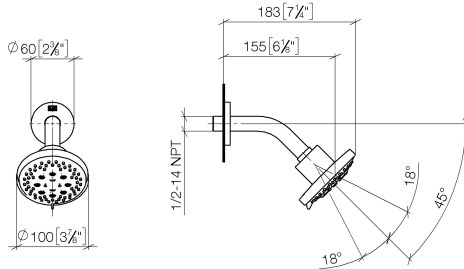

## Showerhead - Brushed Light Gold

28 505 979 Product version from 10/1/2023

- 6-1/8" Projection
- swivels 18°
- 3-way or 5-way adjustable: PURIFY RAIN, COMPACT SOFT FLOW, COMPACT AQUAPRESSURE FLOW, flow rate max. 1.8 gpm (at 3 bar)
- Descaling system
- Ø 3-7/8"
- Flange diameter 2-3/8"
- 1/2" connection
- Function from: 1.6 gpm
- This product can help a building meet the requirements of Green Building Rating Systems, e.g. LEED®, BREEAM®, DGNB

## Showerhead - Brushed Light Gold

28 505 979 Product version from 10/1/2023

mm [inches]

## Showerhead - Brushed Light Gold

28 505 979 Product version from 10/1/2023

Parts for other finishes can be found here: [Chrome](#)

### Spare parts list

Number	Item Number	Designation	Number of units	Lead time
1	09 27 22 045-27	rosette	1	60
2	90 14 10 026 00 90	seal	1	2
3	09 11 03 011-27	connection	1	60
4	90 14 20 002 00 90	seal	1	2
5	09 11 01 191-27	cover	1	60
6	90 12 05 055 01-27	shower	1	30