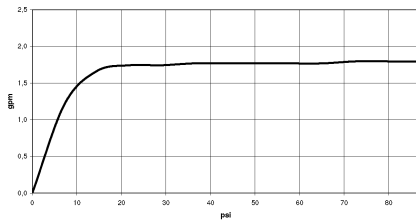

## Showerhead - Brushed Light Gold

28 505 979 Product version from 10/1/2023

- 6-1/8" Projection
- swivels 18°
- 3-way or 5-way adjustable: PURIFY RAIN, COMPACT SOFT FLOW, COMPACT AQUAPRESSURE FLOW, flow rate max. 1.8 gpm (at 3 bar)
- Descaling system
- Ø 3-7/8"
- Flange diameter 2-3/8"
- 1/2" connection
- Function from: 1.6 gpm
- This product can help a building meet the requirements of Green Building Rating Systems, e.g. LEED®, BREEAM®, DGNB

	Brushed Light Gold	28 505 979-27 0010
	Chrome	28 505 979-00 0010
	Brushed Platinum	28 505 979-06 0010
	Platinum	28 505 979-08 0010
	Dark Chrome	28 505 979-19 0010
	Light gold	28 505 979-26 0010
	Brushed Durabronze (23kt Gold)	28 505 979-28 0010
	Matte Black	28 505 979-33 0010
	Brushed Bronze	28 505 979-42 0010
	Brushed Champagne (22kt Gold)	28 505 979-46 0010
	Champagne (22kt Gold)	28 505 979-47 0010
	Brushed Chrome	28 505 979-93 0010
	Brushed Dark Platinum	28 505 979-99 0010

## Showerhead - Brushed Light Gold

28 505 979 Product version from 10/1/2023

mm [inches]

### Flow rate chart