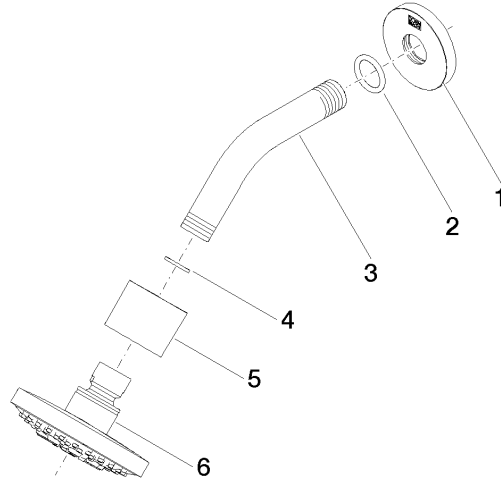

## Showerhead - Brushed Light Gold

28 505 979 Product version from 10/1/2023

mm [inches]

### Flow rate chart

## Showerhead - Brushed Light Gold

28 505 979 Product version from 10/1/2023

Parts for other finishes can be found here: [Chrome](#)

### Spare parts list

Number	Item Number	Designation	Number of units	Lead time
1	09 27 22 045-27	rosette	1	60
2	90 14 10 026 00 90	seal	1	2
3	09 11 03 011-27	connection	1	60
4	90 14 20 002 00 90	seal	1	2
5	09 11 01 191-27	cover	1	60
6	90 12 05 055 01-27	shower	1	30