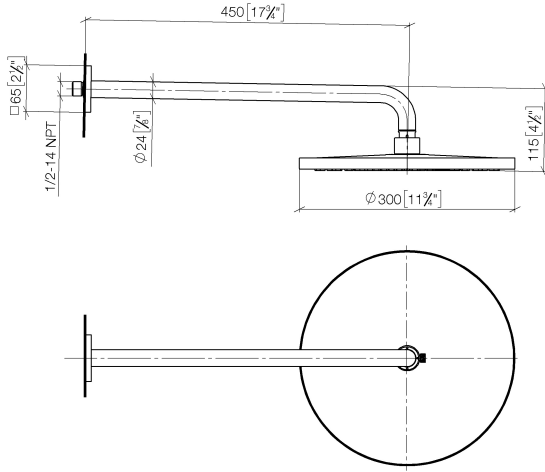

## Rain shower wall-mounted 11-3/4" - Matte Black

28 679 670

- 17-3/4" Projection
- PURE RAIN, flow rate max. 1.8 gpm (at 3 bar)
- Function from: 1.7 gpm
- Descaling system
- Rain shower diameter 11-3/4"
- Flange 2-1/2" x 2-1/2"
- 1/2" connection
- with drip prevention
- This product reduces water consumption by 28% (compared to requirements of EPAAct '92)
- This product contributes to meeting the requirements of the LEED® Green Building Rating
- This product can help a building meet the requirements of Green Building Rating Systems, e.g. LEED®, BREEAM®, DGNB

	Matte Black	28 679 670-33 0010
	Chrome	28 679 670-00 0010
	Brushed Platinum	28 679 670-06 0010
	Platinum	28 679 670-08 0010
	Dark Chrome	28 679 670-19 0010
	Brushed Light Gold	28 679 670-27 0010
	Brushed Durabrass (23kt Gold)	28 679 670-28 0010
	Brushed Champagne (22kt Gold)	28 679 670-46 0010
	Champagne (22kt Gold)	28 679 670-47 0010
	Brushed Chrome	28 679 670-93 0010
	Brushed Dark Platinum	28 679 670-99 0010

## Rain shower wall-mounted 11-3/4" - Matte Black

28 679 670

mm [inches]

## Flow rate chart