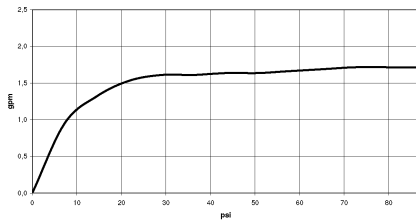

## Rain shower wall-mounted 11-3/4" - Matte Black

28 679 670

- 17-3/4" Projection
- PURE RAIN, flow rate max. 1.8 gpm (at 3 bar)
- Function from: 1.7 gpm
- Descaling system
- Rain shower diameter 11-3/4"
- Flange 2-1/2" x 2-1/2"
- 1/2" connection
- with drip prevention
- This product reduces water consumption by 28% (compared to requirements of EPAAct '92)
- This product contributes to meeting the requirements of the LEED® Green Building Rating
- This product can help a building meet the requirements of Green Building Rating Systems, e.g. LEED®, BREEAM®, DGNB

	Matte Black	28 679 670-33 0010
	Chrome	28 679 670-00 0010
	Brushed Platinum	28 679 670-06 0010
	Platinum	28 679 670-08 0010
	Dark Chrome	28 679 670-19 0010
	Brushed Light Gold	28 679 670-27 0010
	Brushed Durabrass (23kt Gold)	28 679 670-28 0010
	Brushed Champagne (22kt Gold)	28 679 670-46 0010
	Champagne (22kt Gold)	28 679 670-47 0010
	Brushed Chrome	28 679 670-93 0010
	Brushed Dark Platinum	28 679 670-99 0010

## Flow rate chart