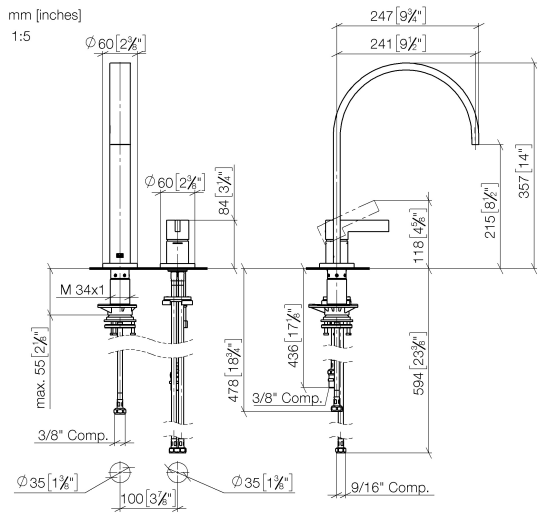

**MEM Two-hole mixer with individual flanges - Chrome**

32 815 682 Product version from 3/1/2023

- 9-1/2" Projection
- Swiveling spout 360°
- Optional restricted swivel available with swivel limiter set 12 820 970 90
- Aerated stream
- Total height 14"
- Height to aerator/spout outlet 8-1/2"
- Individual flanges 2-3/8" x 2-3/8"
- Spout hole diameter 1-3/8"
- Single-lever mixer hole diameter 1-3/8"
- 2 x pressure hose with 3/8" compression fitting
- Water flow rate limited to max. 1.5 gpm
- lead-free
- This product can help a building meet the requirements of Green Building Rating Systems, e.g. LEED®, BREEAM®, DGNB

**Recommended article**

**Swivel limiter set -**

12 820 970 90

**Recommended article**

**AIR SWITCH operating button, trim parts only - Chrome**

10 713 970-00

# MEM Two-hole mixer with individual flanges - Chrome

32 815 682 Product version from 3/1/2023

## Flow rate chart