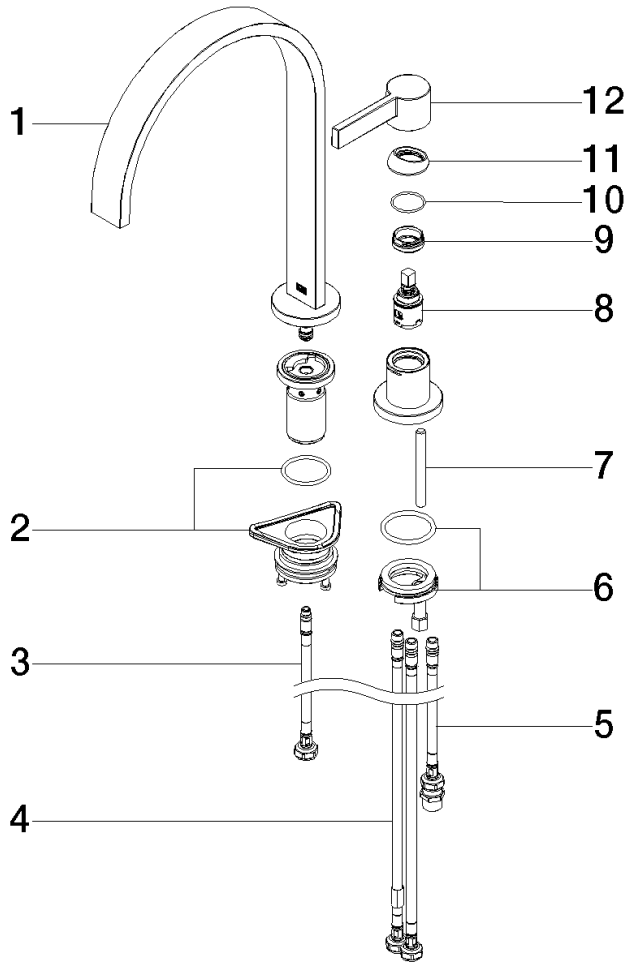

**MEM Two-hole mixer with individual flanges - Chrome**

32 815 682 Product version from 3/1/2023

- 9-1/2" Projection
- Swiveling spout 360°
- Optional restricted swivel available with swivel limiter set 12 820 970 90
- Aerated stream
- Total height 14"
- Height to aerator/spout outlet 8-1/2"
- Individual flanges 2-3/8" x 2-3/8"
- Spout hole diameter 1-3/8"
- Single-lever mixer hole diameter 1-3/8"
- 2 x pressure hose with 3/8" compression fitting
- Water flow rate limited to max. 1.5 gpm
- lead-free
- This product can help a building meet the requirements of Green Building Rating Systems, e.g. LEED®, BREEAM®, DGNB

## MEM Two-hole mixer with individual flanges - Chrome

---

32 815 682 Product version from 3/1/2023

### Certificates

---

IAPMO\_6397

**MEM Two-hole mixer with individual flanges - Chrome**

32 815 682 Product version from 3/1/2023

**Spare parts list**

Number	Item Number	Designation	Number of units	Lead time
1	90 28 22 391 00-00	spout	1	-
Spare part can no longer be ordered, please order the replacement item				
2	90 30 10 057 00 90	fixing set	1	10
3	04 30 04 100 00 90	hose	1	2
4	04 30 04 107 00 90	hose	2	2
5	04 30 04 104 00 90	hose	1	2
6	04 30 11 085 97 90	fixing set	1	2
7	09 31 11 011 90	pin	1	2
8	90 15 05 042 00 90	cartridge	1	2
9	09 24 04 266 90	nut	1	2
10	09 14 10 091 90	seal	1	2
11	09 28 30 026-00	cover	1	10
12	90 20 87 003 00-00	handle	1	-
Spare part can no longer be ordered, please order the replacement item				