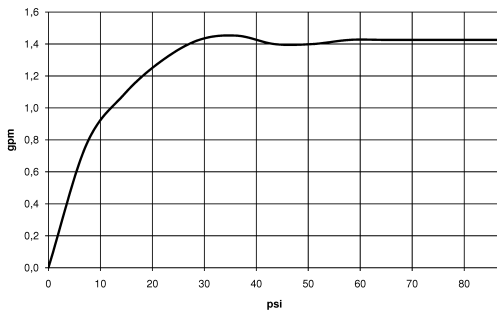

**MEM Two-hole mixer with individual flanges - Chrome**

32 815 682 Product version from 3/1/2023

- 9-1/2" Projection
- Swiveling spout 360°
- Optional restricted swivel available with swivel limiter set 12 820 970 90
- Aerated stream
- Total height 14"
- Height to aerator/spout outlet 8-1/2"
- Individual flanges 2-3/8" x 2-3/8"
- Spout hole diameter 1-3/8"
- Single-lever mixer hole diameter 1-3/8"
- 2 x pressure hose with 3/8" compression fitting
- Water flow rate limited to max. 1.5 gpm
- lead-free
- This product can help a building meet the requirements of Green Building Rating Systems, e.g. LEED®, BREEAM®, DGNB

**Recommended article**

**Swivel limiter set -**

12 820 970 90

**Recommended article**

**AIR SWITCH operating button, trim parts only - Chrome**

10 713 970-00

## Flow rate chart