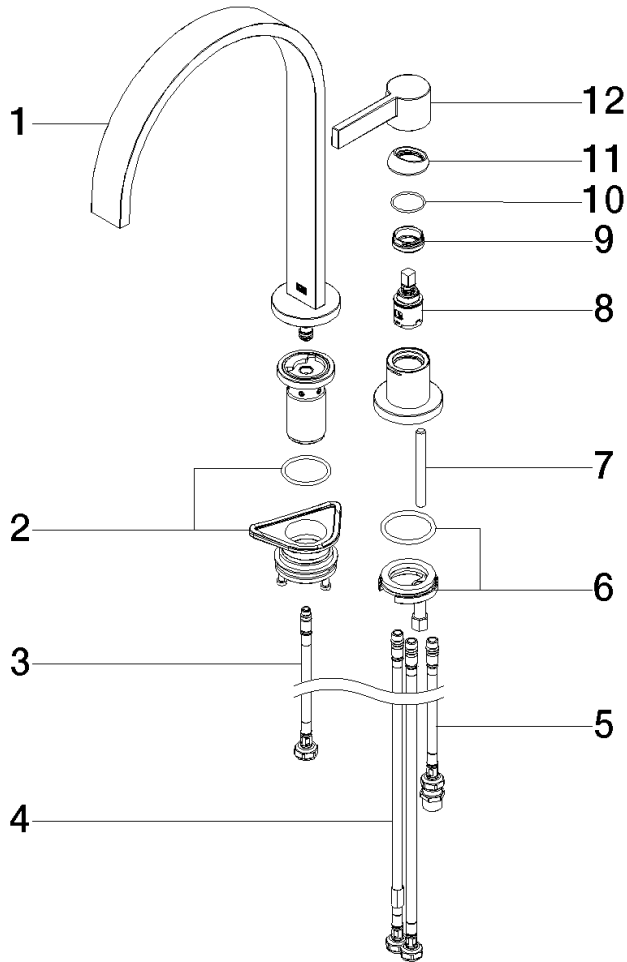

MEM Two-hole mixer with individual flanges - Brushed Durabron (23kt Gold)

32 815 682 Product version from 3/1/2023

- 9-1/2" Projection
- Swiveling spout 360°
- Optional restricted swivel available with swivel limiter set 12 820 970 90
- Aerated stream
- Total height 14"
- Height to aerator/spout outlet 8-1/2"
- Individual flanges 2-3/8" x 2-3/8"
- Spout hole diameter 1-3/8"
- Single-lever mixer hole diameter 1-3/8"
- 2 x pressure hose with 3/8" compression fitting
- Water flow rate limited to max. 1.5 gpm
- lead-free
- This product can help a building meet the requirements of Green Building Rating Systems, e.g. LEED®, BREEAM®, DGNB

Recommended article

Swivel limiter set -

12 820 970 90

Recommended article

AIR SWITCH operating button, trim parts only - Brushed Durabron (23kt Gold)

10 713 970-28

MEM Two-hole mixer with individual flanges - Brushed Durabron (23kt Gold)

32 815 682 Product version from 3/1/2023

Flow rate chart

Codes & Standards

California Energy
Commission
(CEC)

NSF372

MEM Two-hole mixer with individual flanges - Brushed Durabronz (23kt Gold)

32 815 682 Product version from 3/1/2023

Certificates

IAPMO_6397

MEM Two-hole mixer with individual flanges - Brushed Durabronz (23kt Gold)

32 815 682 Product version from 3/1/2023

Spare parts list

Number	Item Number	Designation	Number of units	Lead time
1	90 28 22 391 00-28	spout	1	-
Spare part can no longer be ordered, please order the replacement item				
2	90 30 10 057 00 90	fixing set	1	10
3	04 30 04 100 00 90	hose	1	2
4	04 30 04 107 00 90	hose	2	2
5	04 30 04 104 00 90	hose	1	2
6	04 30 11 085 97 90	fixing set	1	2
7	09 31 11 011 90	pin	1	2
8	90 15 05 042 00 90	cartridge	1	2
9	09 24 04 266 90	nut	1	2
10	09 14 10 091 90	seal	1	2
11	09 28 30 026-28	cover	1	20
12	90 20 87 003 00-28	handle	1	-
Spare part can no longer be ordered, please order the replacement item				