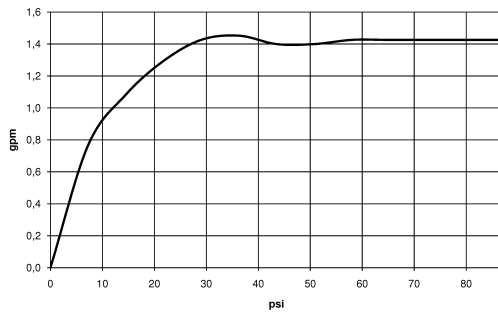

MEM Two-hole mixer with individual flanges - Brushed Durabron (23kt Gold)

32 815 682 Product version from 3/1/2023

- 9-1/2" Projection
- Swiveling spout 360°
- Optional restricted swivel available with swivel limiter set 12 820 970 90
- Aerated stream
- Total height 14"
- Height to aerator/spout outlet 8-1/2"
- Individual flanges 2-3/8" x 2-3/8"
- Spout hole diameter 1-3/8"
- Single-lever mixer hole diameter 1-3/8"
- 2 x pressure hose with 3/8" compression fitting
- Water flow rate limited to max. 1.5 gpm
- lead-free
- This product can help a building meet the requirements of Green Building Rating Systems, e.g. LEED®, BREEAM®, DGNB

Recommended article

Swivel limiter set -

12 820 970 90

Recommended article

AIR SWITCH operating button, trim parts only - Brushed Durabron (23kt Gold)

10 713 970-28

MEM Two-hole mixer with individual flanges - Brushed Durabron (23kt Gold)

32 815 682 Product version from 3/1/2023

Flow rate chart

Codes & Standards

California Energy
Commission
(CEC)

NSF372

MEM Two-hole mixer with individual flanges - Brushed Durabronz (23kt Gold)

32 815 682 Product version from 3/1/2023