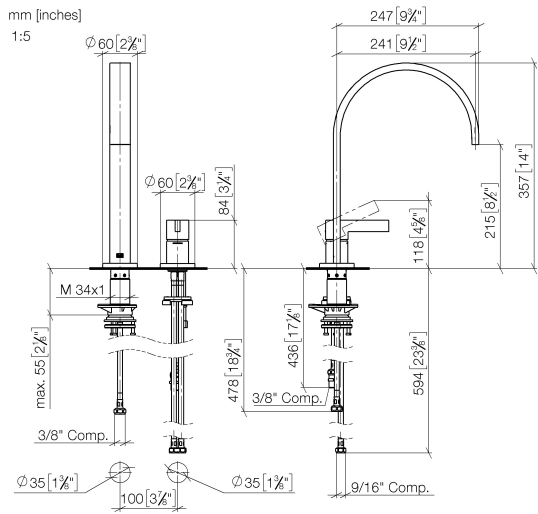

MEM Two-hole mixer with individual flanges - Brushed Durabron (23kt Gold)

32 815 682 Product version from 3/1/2023

- 9-1/2" Projection
- Swiveling spout 360°
- Optional restricted swivel available with swivel limiter set 12 820 970 90
- Aerated stream
- Total height 14"
- Height to aerator/spout outlet 8-1/2"
- Individual flanges 2-3/8" x 2-3/8"
- Spout hole diameter 1-3/8"
- Single-lever mixer hole diameter 1-3/8"
- 2 x pressure hose with 3/8" compression fitting
- Water flow rate limited to max. 1.5 gpm
- lead-free
- This product can help a building meet the requirements of Green Building Rating Systems, e.g. LEED®, BREEAM®, DGNB

Recommended article

Swivel limiter set -

12 820 970 90

Recommended article

AIR SWITCH operating button, trim parts only - Brushed Durabron (23kt Gold)

10 713 970-28

MEM Two-hole mixer with individual flanges - Brushed Durabron (23kt Gold)

32 815 682 Product version from 3/1/2023

Flow rate chart

Codes & Standards

California Energy
Commission
(CEC)

NSF372

MEM Two-hole mixer with individual flanges - Brushed Durabronz (23kt Gold)

32 815 682 Product version from 3/1/2023

Certificates

IAPMO_6397

MEM Two-hole mixer with individual flanges - Brushed Durabronz (23kt Gold)

32 815 682 Product version from 3/1/2023

Spare parts list

Number	Item Number	Designation	Number of units	Lead time
1	90 28 22 391 00-28	spout	1	-
Spare part can no longer be ordered, please order the replacement item				
2	90 30 10 057 00 90	fixing set	1	10
3	04 30 04 100 00 90	hose	1	2
4	04 30 04 107 00 90	hose	2	2
5	04 30 04 104 00 90	hose	1	2
6	04 30 11 085 97 90	fixing set	1	2
7	09 31 11 011 90	pin	1	2
8	90 15 05 042 00 90	cartridge	1	2
9	09 24 04 266 90	nut	1	2
10	09 14 10 091 90	seal	1	2
11	09 28 30 026-28	cover	1	20
12	90 20 87 003 00-28	handle	1	-
Spare part can no longer be ordered, please order the replacement item				