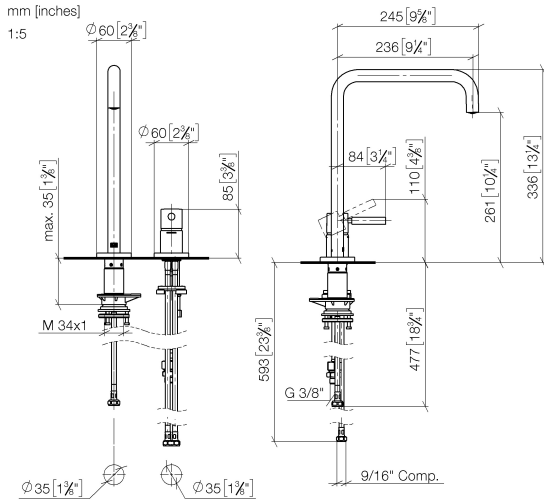

META SQUARE Two-hole mixer with individual flanges - Platinum

32 815 861 Product version from 10/1/2024

- 9-1/4" Projection
- Swiveling spout 360°
- Optional restricted swivel available with swivel limiter set 12 820 970 90
- Aerated stream
- Total height 13-1/4"
- Height to aerator/spout outlet 10-3/8"
- Individual flanges 2-3/8" x 2-3/8"
- Spout hole diameter 1-3/8"
- Single-lever mixer hole diameter 1-3/8"
- 2 x pressure hose with 3/8" compression fitting
- Water flow rate limited to max. 1.5 gpm
- lead-free
- This product can help a building meet the requirements of Green Building Rating Systems, e.g. LEED®, BREEAM®, DGNB

Recommended article

AIR SWITCH operating button, trim parts only - Platinum 10 713 970-08

META SQUARE Two-hole mixer with individual flanges - Platinum

32 815 861 Product version from 10/1/2024

Flow rate chart

Codes & Standards

ASME A112.18.1	California Energy Commission (CEC)	cUPC	NSF372
NSF61			

META SQUARE Two-hole mixer with individual flanges - Platinum

32 815 861 Product version from 10/1/2024

Certificates

IAPMO_6397

IAPMO_N-4976

IAPMO_4976 (

META SQUARE Two-hole mixer with individual flanges - Platinum

32 815 861 Product version from 10/1/2024

Spare parts list

Number	Item Number	Designation	Number of units	Lead time
1	90 28 22 288 00-08	spout	1	-
Spare part can no longer be ordered, please order the replacement item				
2	12 820 970 90	Swivel limiter set -	1	2
3	90 30 01 299 00 90	shaft	1	2
4	04 23 10 044 08 90	fixing set	1	2
5	04 30 04 100 00 90	hose	1	2
6	90 20 66 003 00-08	handle	1	-
Spare part can no longer be ordered, please order the replacement item				
7	09 28 30 026-08	cover	1	40
8	09 14 10 091 90	seal	1	2
9	09 24 04 266 90	nut	1	2
10	90 15 05 042 00 90	cartridge	1	2
11	09 14 10 110 90	seal	1	2
12	09 27 97 040-08	rosette	1	40
13	09 31 11 011 90	pin	1	2
14	04 30 11 085 97 90	fixing set	1	2
15	04 30 04 104 00 90	hose	1	2
16	04 30 04 107 00 90	hose	2	2
17	90 24 03 250 00 90	nipple	1	2