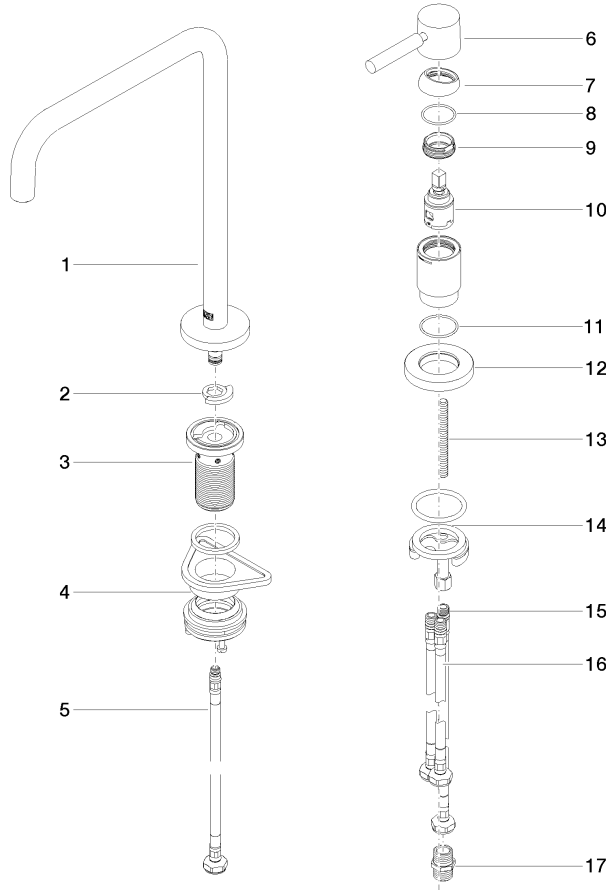

META SQUARE Two-hole mixer with individual flanges - Platinum

32 815 861 Product version from 10/1/2024

- 9-1/4" Projection
- Swiveling spout 360°
- Optional restricted swivel available with swivel limiter set 12 820 970 90
- Aerated stream
- Total height 13-1/4"
- Height to aerator/spout outlet 10-3/8"
- Individual flanges 2-3/8" x 2-3/8"
- Spout hole diameter 1-3/8"
- Single-lever mixer hole diameter 1-3/8"
- 2 x pressure hose with 3/8" compression fitting
- Water flow rate limited to max. 1.5 gpm
- lead-free
- This product can help a building meet the requirements of Green Building Rating Systems, e.g. LEED®, BREEAM®, DGNB

Recommended article

AIR SWITCH operating button, trim parts only - Platinum 10 713 970-08

META SQUARE Two-hole mixer with individual flanges - Platinum

32 815 861 Product version from 10/1/2024

Flow rate chart

Codes & Standards

ASME A112.18.1	California Energy Commission (CEC)	cUPC	NSF372
NSF61			

META SQUARE Two-hole mixer with individual flanges - Platinum

32 815 861 Product version from 10/1/2024

Certificates

IAPMO_6397

IAPMO_N-4976

IAPMO_4976 (

META SQUARE Two-hole mixer with individual flanges - Platinum

32 815 861 Product version from 10/1/2024

Spare parts list

Number	Item Number	Designation	Number of units	Lead time
1	90 28 22 288 00-08	spout	1	-
Spare part can no longer be ordered, please order the replacement item				
2	12 820 970 90	Swivel limiter set -	1	2
3	90 30 01 299 00 90	shaft	1	2
4	04 23 10 044 08 90	fixing set	1	2
5	04 30 04 100 00 90	hose	1	2
6	90 20 66 003 00-08	handle	1	-
Spare part can no longer be ordered, please order the replacement item				
7	09 28 30 026-08	cover	1	40
8	09 14 10 091 90	seal	1	2
9	09 24 04 266 90	nut	1	2
10	90 15 05 042 00 90	cartridge	1	2
11	09 14 10 110 90	seal	1	2
12	09 27 97 040-08	rosette	1	40
13	09 31 11 011 90	pin	1	2
14	04 30 11 085 97 90	fixing set	1	2
15	04 30 04 104 00 90	hose	1	2
16	04 30 04 107 00 90	hose	2	2
17	90 24 03 250 00 90	nipple	1	2