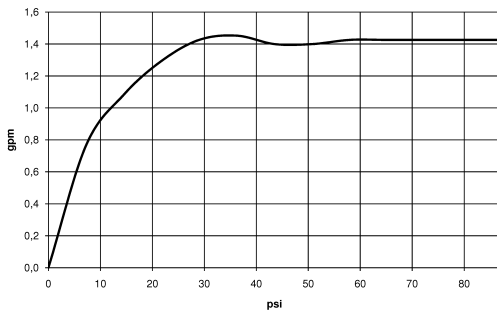

META SQUARE Two-hole mixer with individual flanges - Platinum

32 815 861 Product version from 10/1/2024

- 9-1/4" Projection
- Swiveling spout 360°
- Optional restricted swivel available with swivel limiter set 12 820 970 90
- Aerated stream
- Total height 13-1/4"
- Height to aerator/spout outlet 10-3/8"
- Individual flanges 2-3/8" x 2-3/8"
- Spout hole diameter 1-3/8"
- Single-lever mixer hole diameter 1-3/8"
- 2 x pressure hose with 3/8" compression fitting
- Water flow rate limited to max. 1.5 gpm
- lead-free
- This product can help a building meet the requirements of Green Building Rating Systems, e.g. LEED®, BREEAM®, DGNB

Recommended article

AIR SWITCH operating button, trim parts only - Platinum 10 713 970-08

META SQUARE Two-hole mixer with individual flanges - Platinum

32 815 861 Product version from 10/1/2024

Flow rate chart