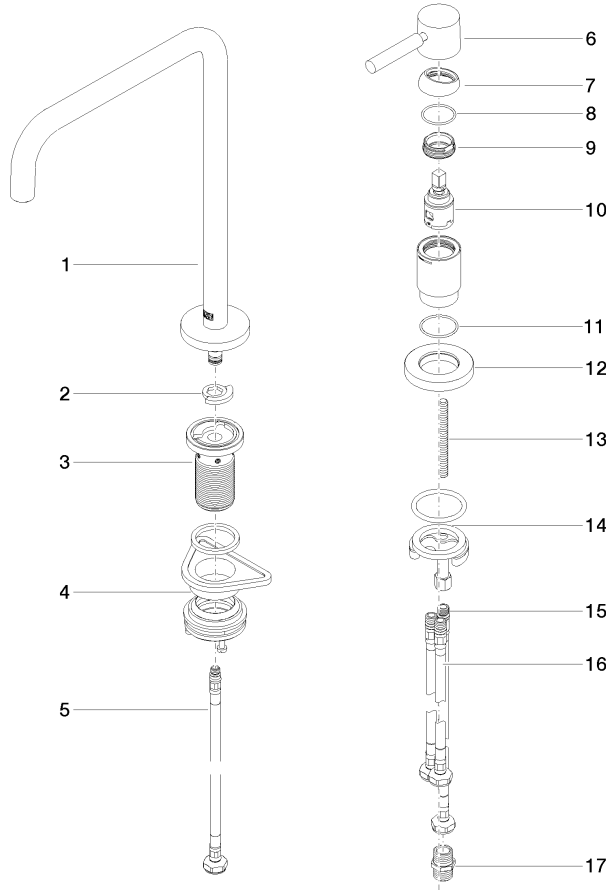

**META SQUARE Two-hole mixer with individual flanges - Brushed Champagne (22kt Gold)**

32 815 861 Product version from 10/1/2024

- 9-1/4" Projection
- Swiveling spout 360°
- Optional restricted swivel available with swivel limiter set 12 820 970 90
- Aerated stream
- Total height 13-1/4"
- Height to aerator/spout outlet 10-3/8"
- Individual flanges 2-3/8" x 2-3/8"
- Spout hole diameter 1-3/8"
- Single-lever mixer hole diameter 1-3/8"
- 2 x pressure hose with 3/8" compression fitting
- Water flow rate limited to max. 1.5 gpm
- lead-free
- This product can help a building meet the requirements of Green Building Rating Systems, e.g. LEED®, BREEAM®, DGNB

## META SQUARE Two-hole mixer with individual flanges - Brushed Champagne (22kt Gold)

---

32 815 861 Product version from 10/1/2024

### Certificates

---

IAPMO\_6397

IAPMO\_N-4976

IAPMO\_4976 (

**META SQUARE Two-hole mixer with individual flanges - Brushed Champagne  
(22kt Gold)**

32 815 861 Product version from 10/1/2024

**Spare parts list**

Number	Item Number	Designation	Number of units	Lead time
1	90 28 22 288 00-46	spout	1	-
Spare part can no longer be ordered, please order the replacement item				
2	12 820 970 90	Swivel limiter set -	1	2
3	90 30 01 299 00 90	shaft	1	2
4	04 23 10 044 08 90	fixing set	1	2
5	04 30 04 100 00 90	hose	1	2
6	90 20 66 003 00-46	handle	1	-
Spare part can no longer be ordered, please order the replacement item				
7	09 28 30 026-46	cover	1	60
8	09 14 10 091 90	seal	1	2
9	09 24 04 266 90	nut	1	2
10	90 15 05 042 00 90	cartridge	1	2
11	09 14 10 110 90	seal	1	2
12	09 27 97 040-46	rosette	1	60
13	09 31 11 011 90	pin	1	2
14	04 30 11 085 97 90	fixing set	1	2
15	04 30 04 104 00 90	hose	1	2
16	04 30 04 107 00 90	hose	2	2
17	90 24 03 250 00 90	nipple	1	2