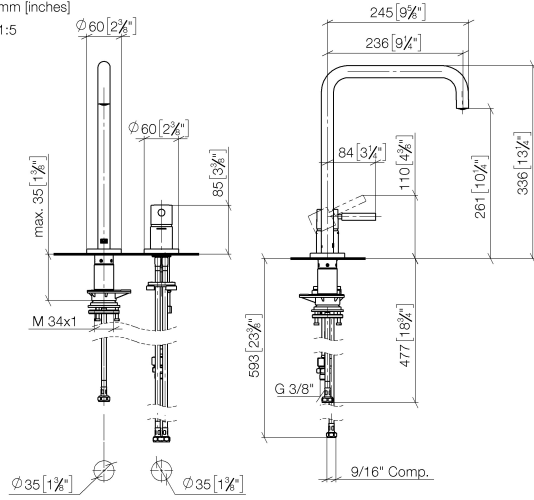

**META SQUARE Two-hole mixer with individual flanges - Brushed Champagne (22kt Gold)**

32 815 861 Product version from 10/1/2024

- 9-1/4" Projection
- Swiveling spout 360°
- Optional restricted swivel available with swivel limiter set 12 820 970 90
- Aerated stream
- Total height 13-1/4"
- Height to aerator/spout outlet 10-3/8"
- Individual flanges 2-3/8" x 2-3/8"
- Spout hole diameter 1-3/8"
- Single-lever mixer hole diameter 1-3/8"
- 2 x pressure hose with 3/8" compression fitting
- Water flow rate limited to max. 1.5 gpm
- lead-free
- This product can help a building meet the requirements of Green Building Rating Systems, e.g. LEED®, BREEAM®, DGNB

# META SQUARE Two-hole mixer with individual flanges - Brushed Champagne (22kt Gold)

32 815 861 Product version from 10/1/2024

mm [inches]

1:5

## Flow rate chart

Number	Item Number	Designation	Number of units	Lead time
1	90 28 22 288 00-46	spout	1	-
Spare part can no longer be ordered, please order the replacement item				
2	12 820 970 90	Swivel limiter set -	1	2
3	90 30 01 299 00 90	shaft	1	2
4	04 23 10 044 08 90	fixing set	1	2
5	04 30 04 100 00 90	hose	1	2
6	90 20 66 003 00-46	handle	1	-
Spare part can no longer be ordered, please order the replacement item				
7	09 28 30 026-46	cover	1	60
8	09 14 10 091 90	seal	1	2
9	09 24 04 266 90	nut	1	2
10	90 15 05 042 00 90	cartridge	1	2
11	09 14 10 110 90	seal	1	2
12	09 27 97 040-46	rosette	1	60
13	09 31 11 011 90	pin	1	2
14	04 30 11 085 97 90	fixing set	1	2
15	04 30 04 104 00 90	hose	1	2
16	04 30 04 107 00 90	hose	2	2
17	90 24 03 250 00 90	nipple	1	2