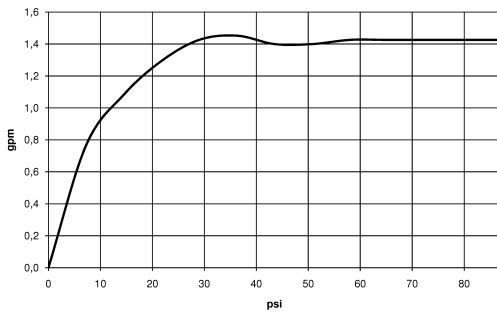

# META SQUARE Two-hole mixer with individual flanges - Brushed Champagne (22kt Gold)

32 815 861 Product version from 10/1/2024

mm [inches]

1:5

## Flow rate chart