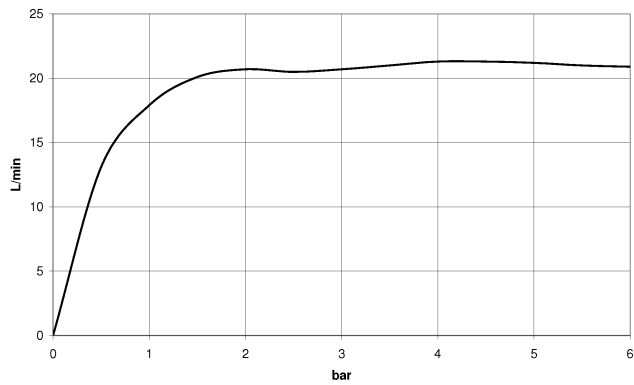

META Single-lever tub mixer for wall-mounted installation with hand shower set - Brushed Platinum

33 233 660 Product version from 7/1/2023

- Spout: Round aerated stream
- Water flow rate limited to max. 3.7 gpm
- Hand-held shower: COMPACT RAIN, flow rate max. 1.8 gpm (at 3 bar)
- Hand shower set with anti-scale technology
- Integrated diverter
- 8" Projection
- Flanges Ø 2-3/8"
- Center to center 5-7/8" ± 5/8"
- 1/2" connection
- Metal shower hose 49-1/4" with anti-twist device
- Showerhead holder with rosette, Ø 2-1/4"

33 233 660 Product version from 7/1/2023
mm [inches]

Flow rate chart

Codes & Standards

California Energy Commission (CEC)	DIN 4109	EN 1717	ISO 3822
Scottish Water Byelaws	UK Water Supply Regulations	Ü-Zeichen	