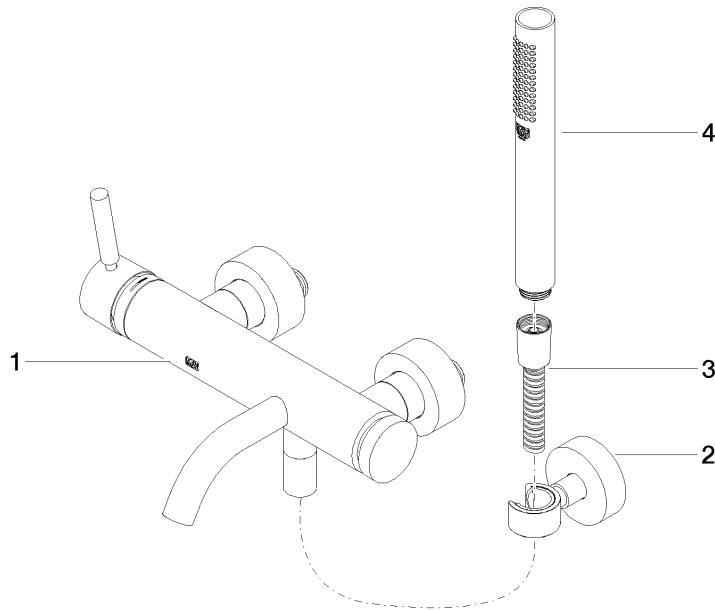

META Single-lever tub mixer for wall-mounted installation with hand shower set - Brushed Platinum

33 233 660 Product version from 7/1/2023

- Spout: Round aerated stream
- Water flow rate limited to max. 3.7 gpm
- Hand-held shower: COMPACT RAIN, flow rate max. 1.8 gpm (at 3 bar)
- Hand shower set with anti-scale technology
- Integrated diverter
- 8" Projection
- Flanges Ø 2-3/8"
- Center to center 5-7/8" ± 5/8"
- 1/2" connection
- Metal shower hose 49-1/4" with anti-twist device
- Showerhead holder with rosette, Ø 2-1/4"

33 233 660 Product version from 7/1/2023
mm [inches]

Flow rate chart

Codes & Standards

California Energy Commission (CEC)	DIN 4109	EN 1717	ISO 3822
Scottish Water Byelaws	UK Water Supply Regulations	Ü-Zeichen	

META Single-lever tub mixer for wall-mounted installation with hand shower set - Brushed Platinum

33 233 660 Product version from 7/1/2023

Certificates

Belgaqua_21-025-2 LGA_29

WRAS_2207

**META Single-lever tub mixer for wall-mounted installation with hand shower set
- Brushed Platinum**

33 233 660 Product version from 7/1/2023

Spare parts list

Number	Item Number	Designation	Number of units	Lead time
1	33 200 660-06	META Single-lever tub mixer for wall-mounted installation without hand shower set - Brushed Platinum	1	10
2	28 050 920-06	holder	1	-
Spare part can no longer be ordered, please order the replacement item				
3	90 30 02 072 00-06	Metal shower hose 1/2" x 3/8" x 49-1/4" - Brushed Platinum	1	10
4	90 12 11 140 41-06	shower	1	10