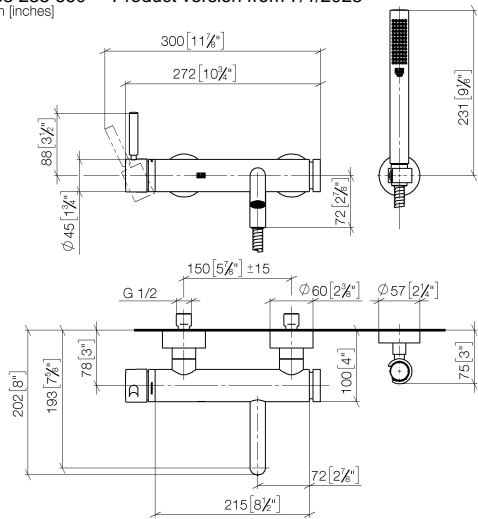

META Single-lever tub mixer for wall-mounted installation with hand shower set - Brushed Platinum

33 233 660 Product version from 7/1/2023

- Spout: Round aerated stream
- Water flow rate limited to max. 3.7 gpm
- Hand-held shower: COMPACT RAIN, flow rate max. 1.8 gpm (at 3 bar)
- Hand shower set with anti-scale technology
- Integrated diverter
- 8" Projection
- Flanges Ø 2-3/8"
- Center to center 5-7/8" ± 5/8"
- 1/2" connection
- Metal shower hose 49-1/4" with anti-twist device
- Showerhead holder with rosette, Ø 2-1/4"

Required article

	Rough-in adapter - •Please order 2 adapters	35 080 970-90 0010
--	---	-----------------------

META Single-lever tub mixer for wall-mounted installation with hand shower set - Brushed Platinum

33 233 660 Product version from 7/1/2023
mm [inches]

Flow rate chart

Codes & Standards

California Energy Commission (CEC)	DIN 4109	EN 1717	ISO 3822
Scottish Water Byelaws	UK Water Supply Regulations	Ü-Zeichen	

33 233 660 Product version from 7/1/2023

Spare parts list

Number	Item Number	Designation	Number of units	Lead time
1	33 200 660-06	META Single-lever tub mixer for wall-mounted installation without hand shower set - Brushed Platinum	1	10
2	28 050 920-06	holder	1	-
Spare part can no longer be ordered, please order the replacement item				
3	90 30 02 072 00-06	Metal shower hose 1/2" x 3/8" x 49-1/4" - Brushed Platinum	1	10
4	90 12 11 140 41-06	shower	1	10