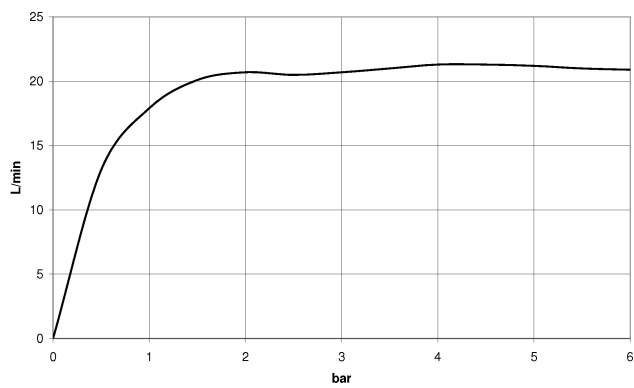

Flow rate chart

Codes & Standards

California Energy
Commission
(CEC)

DIN 4109

ISO 3822

Ü-Zeichen