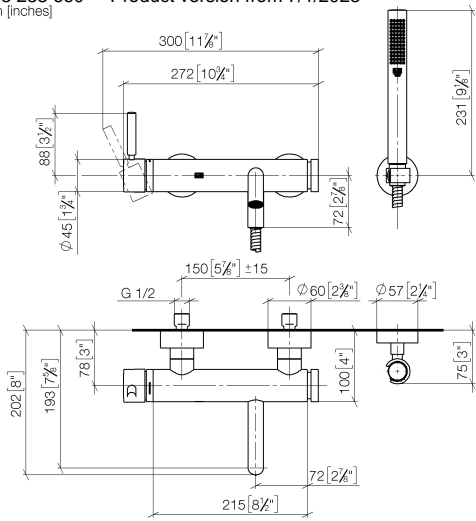

META Single-lever tub mixer for wall-mounted installation with hand shower set - Brushed Bronze

33 233 660 Product version from 7/1/2023

- Spout: Round aerated stream
- Water flow rate limited to max. 3.7 gpm
- Hand-held shower: COMPACT RAIN, flow rate max. 1.8 gpm (at 3 bar)
- Hand shower set with anti-scale technology
- Integrated diverter
- 8" Projection
- Flanges Ø 2-3/8"
- Center to center 5-7/8" ± 5/8"
- 1/2" connection
- Metal shower hose 49-1/4" with anti-twist device
- Showerhead holder with rosette, Ø 2-1/4"

Required article

Rough-in adapter -

- Please order 2 adapters

35 080 970-90
0010

META Single-lever tub mixer for wall-mounted installation with hand shower set - Brushed Bronze

33 233 660 Product version from 7/1/2023
mm [inches]

Flow rate chart

Codes & Standards

California Energy
Commission
(CEC)

DIN 4109

ISO 3822

Ü-Zeichen

META Single-lever tub mixer for wall-mounted installation with hand shower set - Brushed Bronze

33 233 660 Product version from 7/1/2023

Certificates

LGA_29

**META Single-lever tub mixer for wall-mounted installation with hand shower set
- Brushed Bronze**

33 233 660 Product version from 7/1/2023

Spare parts list

Number	Item Number	Designation	Number of units	Lead time
1	33 200 660-42	META Single-lever tub mixer for wall-mounted installation without hand shower set - Brushed Bronze	1	30
2	28 050 920-42	holder	1	-
Spare part can no longer be ordered, please order the replacement item				
3	90 30 02 072 00-42	hose	1	30
4	90 12 11 140 41-42	shower	1	30