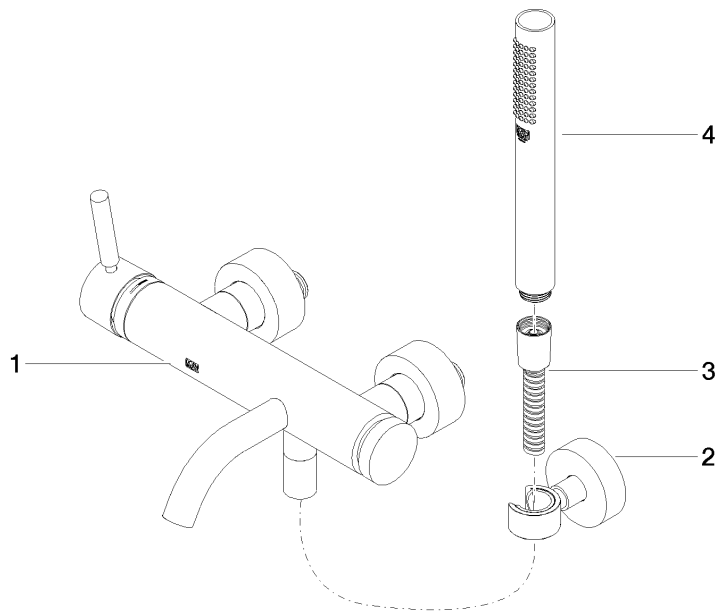

META Single-lever tub mixer for wall-mounted installation with hand shower set - Brushed Bronze

33 233 660 Product version from 7/1/2023

- Spout: Round aerated stream
- Water flow rate limited to max. 3.7 gpm
- Hand-held shower: COMPACT RAIN, flow rate max. 1.8 gpm (at 3 bar)
- Hand shower set with anti-scale technology
- Integrated diverter
- 8" Projection
- Flanges Ø 2-3/8"
- Center to center 5-7/8" ± 5/8"
- 1/2" connection
- Metal shower hose 49-1/4" with anti-twist device
- Showerhead holder with rosette, Ø 2-1/4"

Required article

Rough-in adapter -

- Please order 2 adapters

35 080 970-90
0010

META Single-lever tub mixer for wall-mounted installation with hand shower set - Brushed Bronze

33 233 660 Product version from 7/1/2023
mm [inches]

Flow rate chart

Codes & Standards

California Energy
Commission
(CEC)

DIN 4109

ISO 3822

Ü-Zeichen

META Single-lever tub mixer for wall-mounted installation with hand shower set - Brushed Bronze

33 233 660 Product version from 7/1/2023

Certificates

LGA_29

**META Single-lever tub mixer for wall-mounted installation with hand shower set
- Brushed Bronze**

33 233 660 Product version from 7/1/2023

Spare parts list

Number	Item Number	Designation	Number of units	Lead time
1	33 200 660-42	META Single-lever tub mixer for wall-mounted installation without hand shower set - Brushed Bronze	1	30
2	28 050 920-42	holder	1	-
Spare part can no longer be ordered, please order the replacement item				
3	90 30 02 072 00-42	hose	1	30
4	90 12 11 140 41-42	shower	1	30