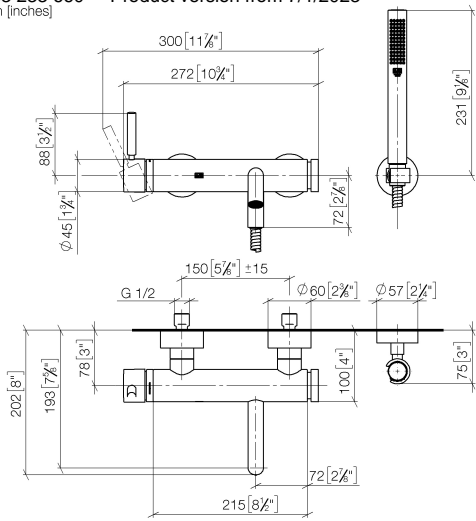

## META Single-lever tub mixer for wall-mounted installation with hand shower set - Brushed Champagne (22kt Gold)

33 233 660 Product version from 7/1/2023

- Spout: Round aerated stream
- Water flow rate limited to max. 3.7 gpm
- Hand-held shower: COMPACT RAIN, flow rate max. 1.8 gpm (at 3 bar)
- Hand shower set with anti-scale technology
- Integrated diverter
- 8" Projection
- Flanges Ø 2-3/8"
- Center to center 5-7/8" ± 5/8"
- 1/2" connection
- Metal shower hose 49-1/4" with anti-twist device
- Showerhead holder with rosette, Ø 2-1/4"

# META Single-lever tub mixer for wall-mounted installation with hand shower set - Brushed Champagne (22kt Gold)

33 233 660 Product version from 7/1/2023  
mm [inches]

## Flow rate chart

33 233 660 Product version from 7/1/2023

Parts for other  
finishes can be found  
here: [Chrome](#)

**Spare parts list**

| Number   | Item Number        | Designation   | Number of units | Lead time |
|--|--------------------|---|-----------------|-----------|
| 1  | 33 200 660-46      | META Single-lever tub mixer for wall-mounted installation without hand shower set - Brushed Champagne (22kt Gold) | 1               | 30        |
| 2  | 28 050 920-46      | holder  | 1               | -         |
| Spare part can no longer be ordered, please order the replacement item |                    |   |                 |           |
| 3  | 90 30 02 072 00-46 | Metal shower hose 1/2" x 3/8" x 49-1/4" - Brushed Champagne (22kt Gold)   | 1               | 30        |
| 4  | 90 12 11 140 41-46 | shower  | 1               | 30        |