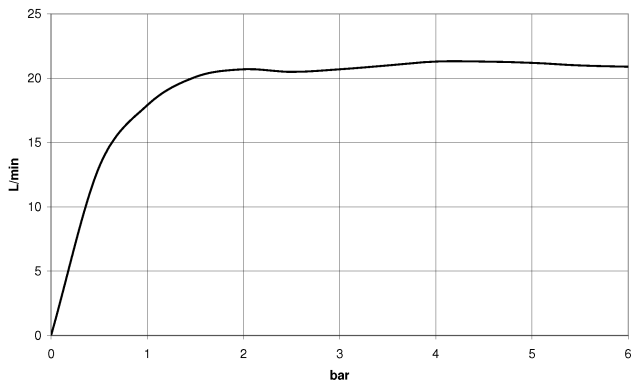

## META Single-lever tub mixer for wall-mounted installation with hand shower set - Brushed Champagne (22kt Gold)

33 233 660 Product version from 7/1/2023

- Spout: Round aerated stream
- Water flow rate limited to max. 3.7 gpm
- Hand-held shower: COMPACT RAIN, flow rate max. 1.8 gpm (at 3 bar)
- Hand shower set with anti-scale technology
- Integrated diverter
- 8" Projection
- Flanges Ø 2-3/8"
- Center to center 5-7/8" ± 5/8"
- 1/2" connection
- Metal shower hose 49-1/4" with anti-twist device
- Showerhead holder with rosette, Ø 2-1/4"

# META Single-lever tub mixer for wall-mounted installation with hand shower set - Brushed Champagne (22kt Gold)

33 233 660 Product version from 7/1/2023  
mm [inches]

## Flow rate chart