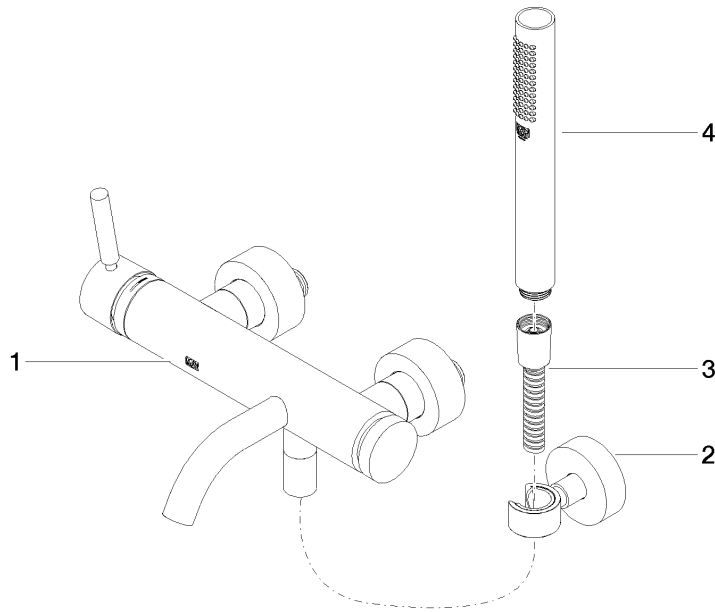

## META Single-lever tub mixer for wall-mounted installation with hand shower set - Brushed Champagne (22kt Gold)

33 233 660 Product version from 7/1/2023

- Spout: Round aerated stream
- Water flow rate limited to max. 3.7 gpm
- Hand-held shower: COMPACT RAIN, flow rate max. 1.8 gpm (at 3 bar)
- Hand shower set with anti-scale technology
- Integrated diverter
- 8" Projection
- Flanges Ø 2-3/8"
- Center to center 5-7/8" ± 5/8"
- 1/2" connection
- Metal shower hose 49-1/4" with anti-twist device
- Showerhead holder with rosette, Ø 2-1/4"

## META Single-lever tub mixer for wall-mounted installation with hand shower set - Brushed Champagne (22kt Gold)

---

33 233 660 Product version from 7/1/2023

Certificates

---

LGA\_29

WRAS\_2207

**META Single-lever tub mixer for wall-mounted installation with hand shower set  
- Brushed Champagne (22kt Gold)**

33 233 660 Product version from 7/1/2023

Parts for other  
finishes can be found  
here: [Chrome](#)

**Spare parts list**

| Number   | Item Number        | Designation   | Number of units | Lead time |
|--|--------------------|---|-----------------|-----------|
| 1  | 33 200 660-46      | META Single-lever tub mixer for wall-mounted installation without hand shower set - Brushed Champagne (22kt Gold) | 1               | 30        |
| 2  | 28 050 920-46      | holder  | 1               | -         |
| Spare part can no longer be ordered, please order the replacement item |                    |   |                 |           |
| 3  | 90 30 02 072 00-46 | Metal shower hose 1/2" x 3/8" x 49-1/4" - Brushed Champagne (22kt Gold)   | 1               | 30        |
| 4  | 90 12 11 140 41-46 | shower  | 1               | 30        |