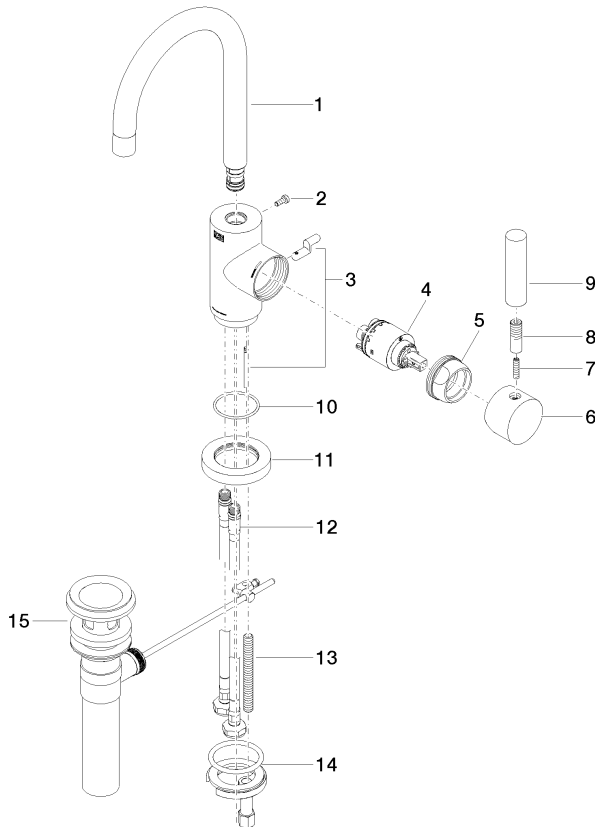

## TARA Single-lever lavatory mixer with drain - Brushed Champagne (22kt Gold)

33 500 882 Product version from 4/1/2024

- 5-3/8" Projection
- Swiveling spout 360°
- Round aerated stream
- Total height 11-5/8"
- Height to aerator/spout outlet 7-3/8"
- 1-3/8" hole diameter
- 2x 3/8" flexible supply lines
- Water flow rate limited to max. 1.2 gpm
- lead-free
- This product can help a building meet the requirements of Green Building Rating Systems, e.g. LEED®, BREEAM®, DGNB

## TARA Single-lever lavatory mixer with drain - Brushed Champagne (22kt Gold)

---

33 500 882 Product version from 4/1/2024

### Certificates

---

IAPMO\_N-4976

IAPMO\_6397

IAPMO\_4976 (

**TARA Single-lever lavatory mixer with drain - Brushed Champagne (22kt Gold)**

33 500 882 Product version from 4/1/2024

Parts for other finishes can be found here: [Chrome](#)

**Spare parts list**

Number	Item Number	Designation	Number of units	Lead time
1	90 28 22 371 01-46	spout	1	30
2	09 30 30 054 90	screw	1	2
3	04 20 16 031 80-46	pull-rod	1	60
4	90 15 05 065 00 90	cartridge	1	2
5	09 24 04 107-46	nut	1	60
6	90 20 88 040 00-46	handle	1	30
7	09 31 11 010 90	pin	1	2
8	90 24 04 048 00-46	nipple	1	30
9	11 170 880-46	handle	1	-
Spare part can no longer be ordered, please order the replacement item				
10	09 14 10 034 90	seal	1	2
11	09 28 10 055-46	rosette	1	60
12	04 30 04 106 00 90	hose	2	2
13	09 31 11 011 90	pin	1	2
14	04 30 11 038 00 90	fixing set	1	2
15	90 11 01 023 00-46	pop-up waste	1	30