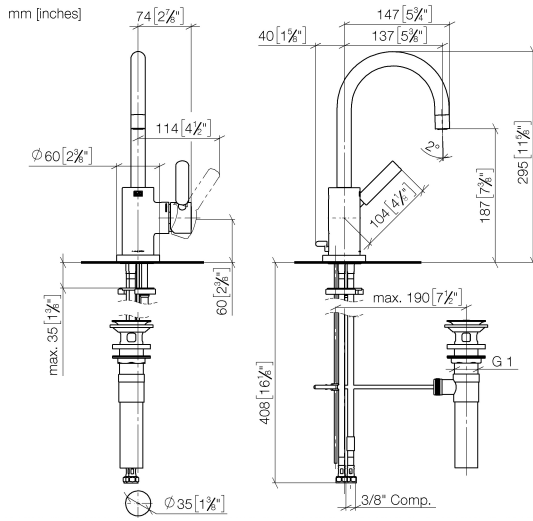

## TARA Single-lever lavatory mixer with drain - Brushed Champagne (22kt Gold)

33 500 882 Product version from 4/1/2024

- 5-3/8" Projection
- Swiveling spout 360°
- Round aerated stream
- Total height 11-5/8"
- Height to aerator/spout outlet 7-3/8"
- 1-3/8" hole diameter
- 2x 3/8" flexible supply lines
- Water flow rate limited to max. 1.2 gpm
- lead-free
- This product can help a building meet the requirements of Green Building Rating Systems, e.g. LEED®, BREEAM®, DGNB

## TARA Single-lever lavatory mixer with drain - Brushed Champagne (22kt Gold)

33 500 882 Product version from 4/1/2024

## TARA Single-lever lavatory mixer with drain - Brushed Champagne (22kt Gold)

---

33 500 882 Product version from 4/1/2024

**Spare parts list**

Number	Item Number	Designation	Number of units	Lead time
1	90 28 22 371 01-46	spout	1	30
2	09 30 30 054 90	screw	1	2
3	04 20 16 031 80-46	pull-rod	1	60
4	90 15 05 065 00 90	cartridge	1	2
5	09 24 04 107-46	nut	1	60
6	90 20 88 040 00-46	handle	1	30
7	09 31 11 010 90	pin	1	2
8	90 24 04 048 00-46	nipple	1	30
9	11 170 880-46	handle	1	-
Spare part can no longer be ordered, please order the replacement item				
10	09 14 10 034 90	seal	1	2
11	09 28 10 055-46	rosette	1	60
12	04 30 04 106 00 90	hose	2	2
13	09 31 11 011 90	pin	1	2
14	04 30 11 038 00 90	fixing set	1	2
15	90 11 01 023 00-46	pop-up waste	1	30